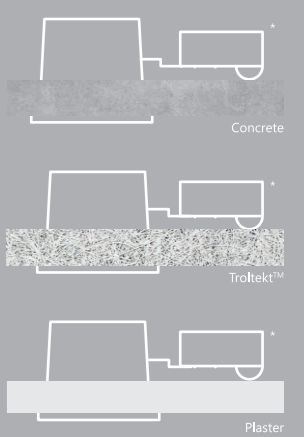

MIXIT PRO

- CAN BE MOUNTED DIRECTLY IN INSULATION
- TILT ANGLE 30°
- PARALLEL CONNECTION

nordlux®
1-KIT

nordlux®

1-KIT

nordlux®

Easy installation in all ceilings

*Connector box can be moved