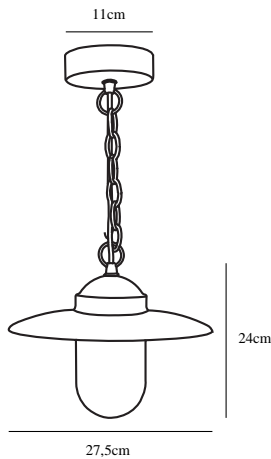

LUXEMBOURG | PENDANTS/SUSPENDED LIGHTING | RUSTY

72805009

nordlux®

Voltage (V): 230 Volt
IP degree if the fixture includes
two types of IP degree: IP23
Maximum compatible bulb
wattage (W): 60W
Class (Class I, Class II, Class III):
Class 2 (Double isolated)
Lampholder type (eg, E27/E14,
etc): E27
Parallel connection possible?:
True

Color: Rusty
Height (cm): 24
Shade Diameter (cm): 27.5
EAN: 5701581233270
TUN: 1246811
Item Number: 72805009

Pcs Per Master Carton: 3
Sales Box Height (cm): 29
Sales Box Width(cm): 32
Sales Box Depth (cm): 16
Sales Box Volume m³ : 0.0148
Net weight of the luminaire (kg):
1.484

Primary material: Galvanized steel
Secondary material: Glass
Color of the Glass: Clear
Color of the cable: Black
Length of the cable (cm): 110

- Natural rusty brown surface • Including canopy in same material
- Build-in parallel connection • Natural rusty brown surface