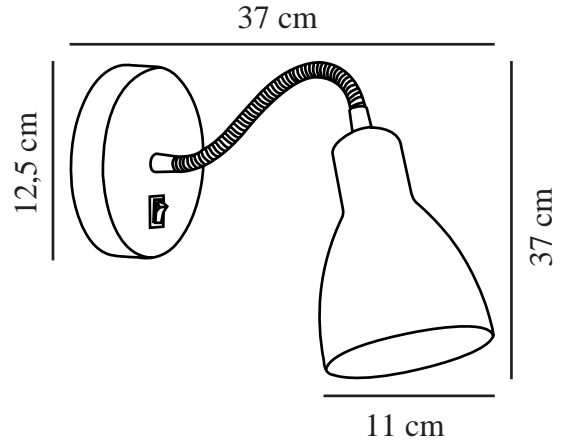

CYCLONE | WALL LIGHT | BLACK

72991003

nordlux®

Voltage (V): 230 Volt
IP degree: IP20
Maximum bulb wattage (W): 15W
Class (Class 1, Class 2, Class 3):
Class 1 (Earth contact)
Socket type: E14
Dimmerable: Yes with compatible
bulb
Switch placement: On the fixture

Primary material: Metal
Colour: Black

Height (cm): 37
Width (cm): 12.5
Tube Diameter (cm): 1.1
Shade Diameter (cm): 11
Projection (cm): 37

EAN: 5701581259973
TUN: 1392802
Item Number: 72991003
Pcs Per Master Carton: 6

Sales Box Height (cm): 21
Sales Box Width(cm): 14
Sales Box Depth (cm): 13.5
Sales Box Volume m³: 0.004
Product net weight (kg): 0.394

- Contemporary classic style
- Flexible arms for a directional light
- Supplied without cable

The Cyclone wall light from Nordlux, with a flexible arm for adjusting the lamp head. The light has a shade diameter of 11 cm and is equipped with an on/off toggle switch on the light itself. A smart and functional light for practical lighting.