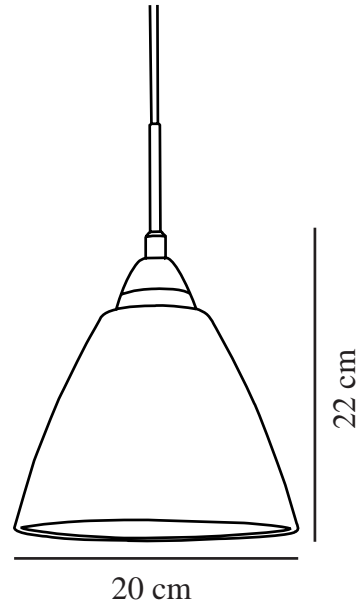

READ 20 | CEILING PENDANT | OPAL WHITE

73163010

nordlux®

Voltage (V): 220-240 Volt
IP degree: IP20
Maximum bulb wattage (W): 60
Class (Class 1, Class 2, Class 3):
Class 2 (Double isolated)
Socket type: E27
Dimmerable: Yes with compatible
bulb
Parallel connection: False

Primary material: Glass
Secondary material: Metal
Colour of the glass: Opal white
Colour of the cable: White
Length of the cable (cm): 180
Surface material of the cable:
Textile
Is the cable replaceable: False

Colour: Opal white
Height (cm) : 30
Width (cm): 20
Shade Diameter (cm): 20
Shade Height (cm): 22
Lenght (cm): 20

EAN: 5701581265578
TUN: 1392858
Item Number: 73163010

Pcs Per Master Carton: 3
Sales Box Height (cm): 20.5
Sales Box Width(cm): 25
Sales Box Depth (cm): 25
Sales Box Volume m³ : 0.0128
Product net weight (kg): 0.76

• Soft classic design • Glossy white glass shade

The Read 2 pendant light from Nordlux is stylish and simple. The pendant light is made of metal and opal white glass. Read will hang beautifully over a dining or kitchen table.