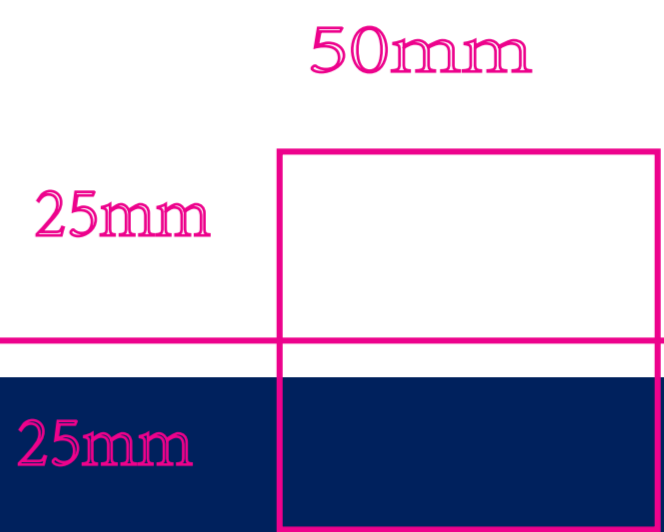

Height x Width x Depth COLOR BOX (CM)	NET WEIGHT COLOR BOX (KG)
73*24.5*22.5 CM	0.52KG
GROSS WEIGHT COLOR BOX (KG)	VOLUME COLOR BOX (CBM)
2.5KG	0.04CBM