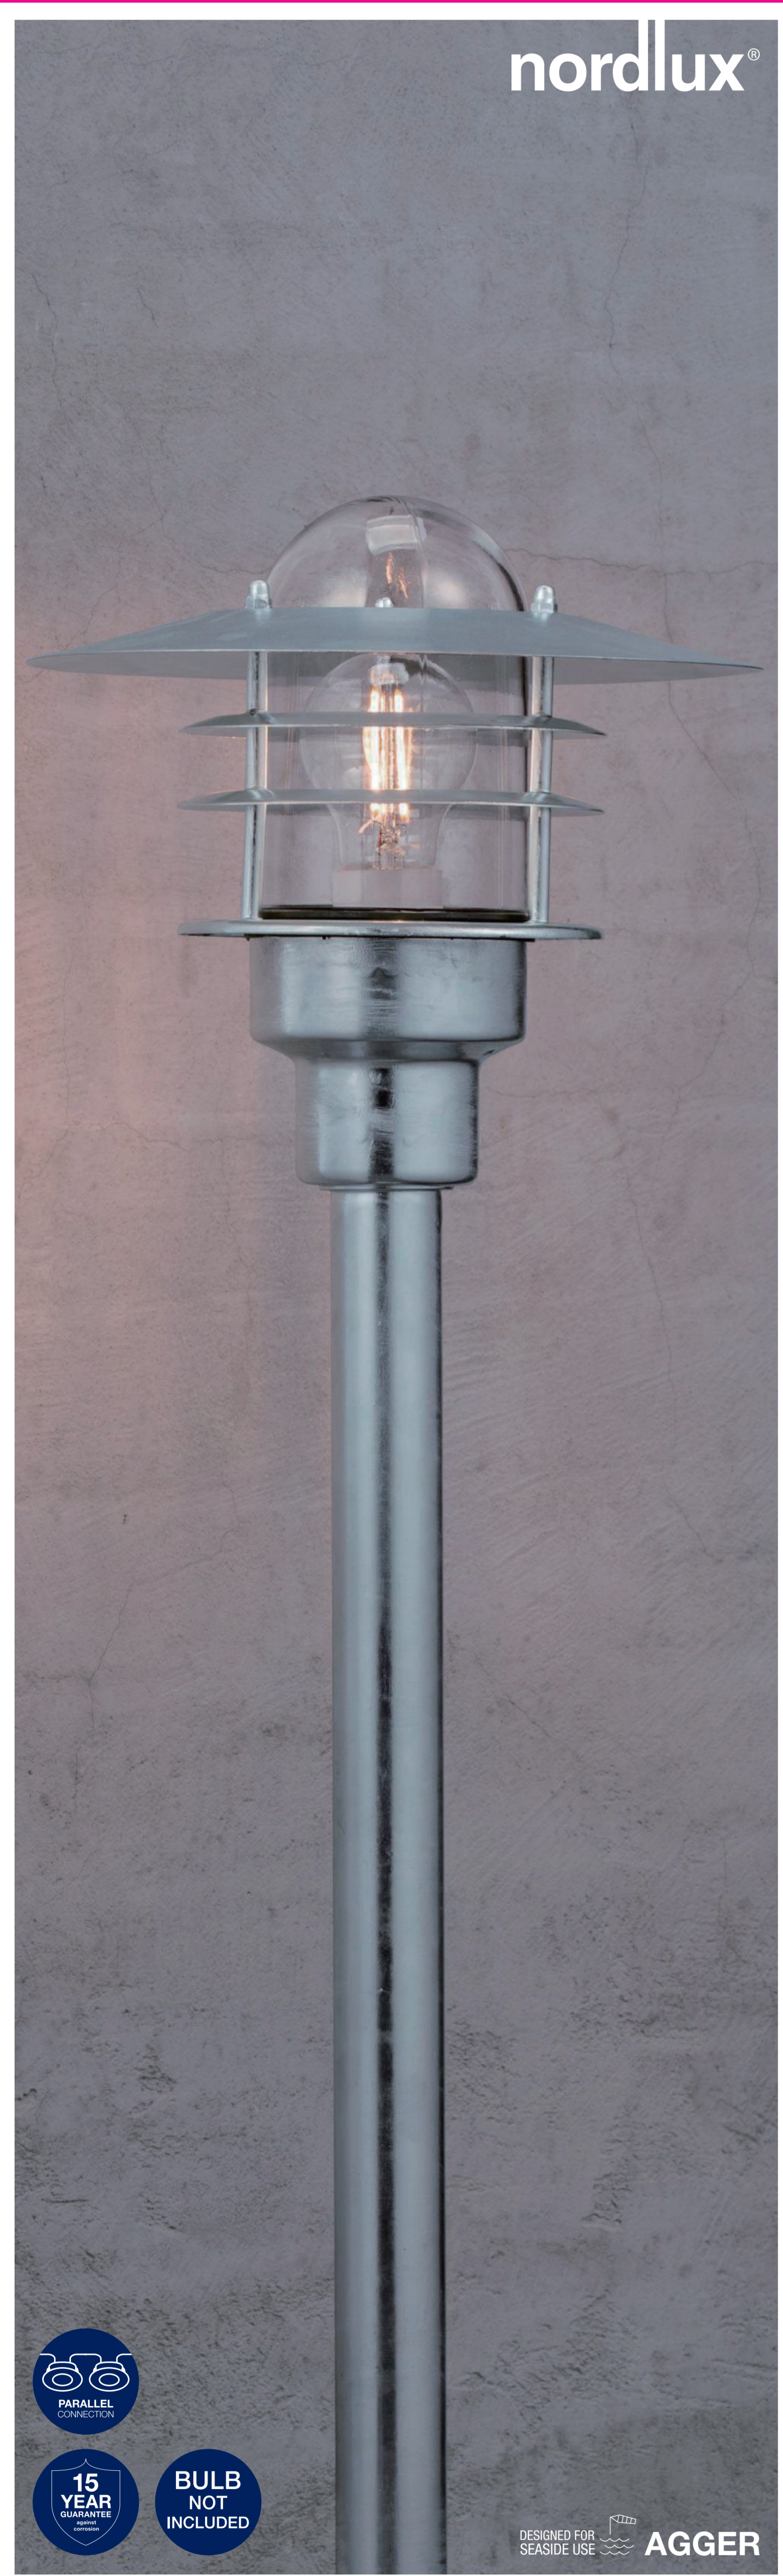

Height x Width x Depth COLOR BOX (CM)	NET WEIGHT COLOR BOX (KG)
73*24.5*22.5 CM	0.52KG
GROSS WEIGHT COLOR BOX (KG)	VOLUME COLOR BOX (CBM)
2.5KG	0.04CBM