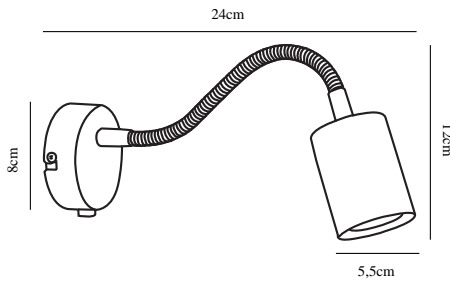

EXPLORER FLEX | WALL LIGHTING | BLACK

74811003

nordlux®

Voltage (V): 230 Volt
IP degree if the fixture includes
two types of IP degree: IP20
Maximum compatible bulb
wattage (W): 7W
Class (Class I, Class II, Class III):
Class 2 (Double isolated)
Lampholder type (eg, E27/E14,
etc): GU10
Switch placement: On the fixture

Primary material: Metal
Color of the cable: Clear
Length of the cable (cm): 200
Is the cable replaceable: True

Color: Black
Height (cm): 12
Width (cm): 8
Tube Diameter (cm): 1
Shade Diameter (cm): 5.5
Projection (cm): 24
EAN: 5701581261679
TUN: 1392819
Item Number: 74811003

Pcs Per Master Carton: 6
Sales Box Height (cm): 19
Sales Box Width(cm): 11
Sales Box Depth (cm): 9
Sales Box Volume m³ : 0.0019
Net weight of the luminaire (kg):
0.472

Useful Lumen (lm): 200
Color Temperature (K): 2700
Ra-value : 80
Lifetime (h): 25000
Spread Angle (°) (beam angle of
luminaire): 110
Candela (cd) (for directional
lamp only): 90