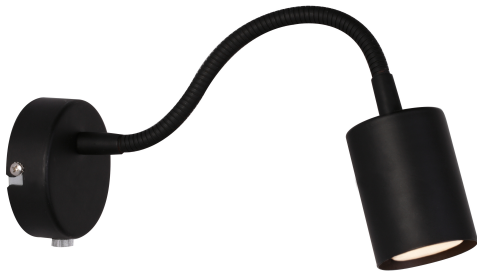

EXPLORER FLEX | WALL LIGHTING | BLACK

74811003

nordlux®

Voltage (V): 230 Volt
IP degree if the fixture includes
two types of IP degree: IP20
Maximum compatible bulb
wattage (W): 7W
Class (Class I, Class II, Class III):
Class 2 (Double isolated)
Lampholder type (eg, E27/E14,
etc): GU10
Switch placement: On the fixture

Primary material: Metal
Color of the cable: Clear
Length of the cable (cm): 200
Is the cable replaceable: True

Color: Black
Height (cm): 12
Width (cm): 8
Tube Diameter (cm): 1
Shade Diameter (cm): 5.5
Projection (cm): 24
EAN: 5701581261679
TUN: 1392819
Item Number: 74811003

Pcs Per Master Carton: 6
Sales Box Height (cm): 19
Sales Box Width(cm): 11
Sales Box Depth (cm): 9
Sales Box Volume m³ : 0.0019
Net weight of the luminaire (kg):
0.472

Useful Lumen (lm): 200
Color Temperature (K): 2700
Ra-value : 80
Lifetime (h): 25000
Spread Angle (°) (beam angle of
luminaire): 110
Candela (cd) (for directional
lamp only): 90

• Contemporary and simple style

The Explore Flex wall light from Nordlux is an elegant light with a simple design. The light is ideal as a bedside light for the children's room, teenager's room, bedroom, or in the cottage. The flexible arm allows you to direct the light to wherever you need it.