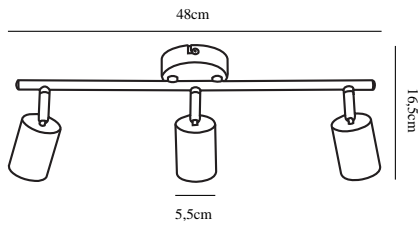

EXPLORER 3-SPOT | SPOTS | WHITE

74830001

nordlux®

Voltage (V): 230 Volt
IP degree if the fixture includes
two types of IP degree: IP20
Maximum compatible bulb
wattage (W): 3X7W
Class (Class I, Class II, Class III):
Class 1 (Earth contact)
Lampholder type (eg, E27/E14,
etc): GU10

Primary material: Metal

Color: White

Height (cm): 16.5
Tube Diameter (cm): 1.6
Shade Diameter (cm): 5.5
Length (cm): 48
Projection (cm): 16.5

EAN: 5701581262270
TUN: 1392825
Item Number: 74830001
Pcs Per Master Carton: 3

Sales Box Height (cm): 51
Sales Box Width(cm): 13
Sales Box Depth (cm): 10
Sales Box Volume m³ : 0.0066
Net weight of the luminaire (kg):
0.704

Useful Lumen (lm): 200
Color Temperature (K): 2700
Ra-value : 80
Lifetime (h): 25000
Spread Angle (°) (beam angle of
luminaire): 110
Candela (cd) (for directional
lamp only): 90