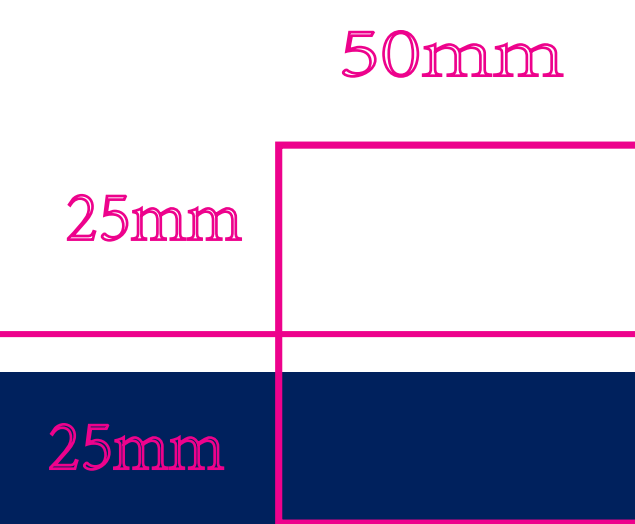

AAD: 18032026 NS

Height x Width x Depth COLOR BOX (CM)	NET WEIGHT COLOR BOX (KG)
21.5*26*21CM	0.215KG
GROSS WEIGHT COLOR BOX (KG)	VOLUME COLOR BOX (CBM)
1.775KG	0.012CBM