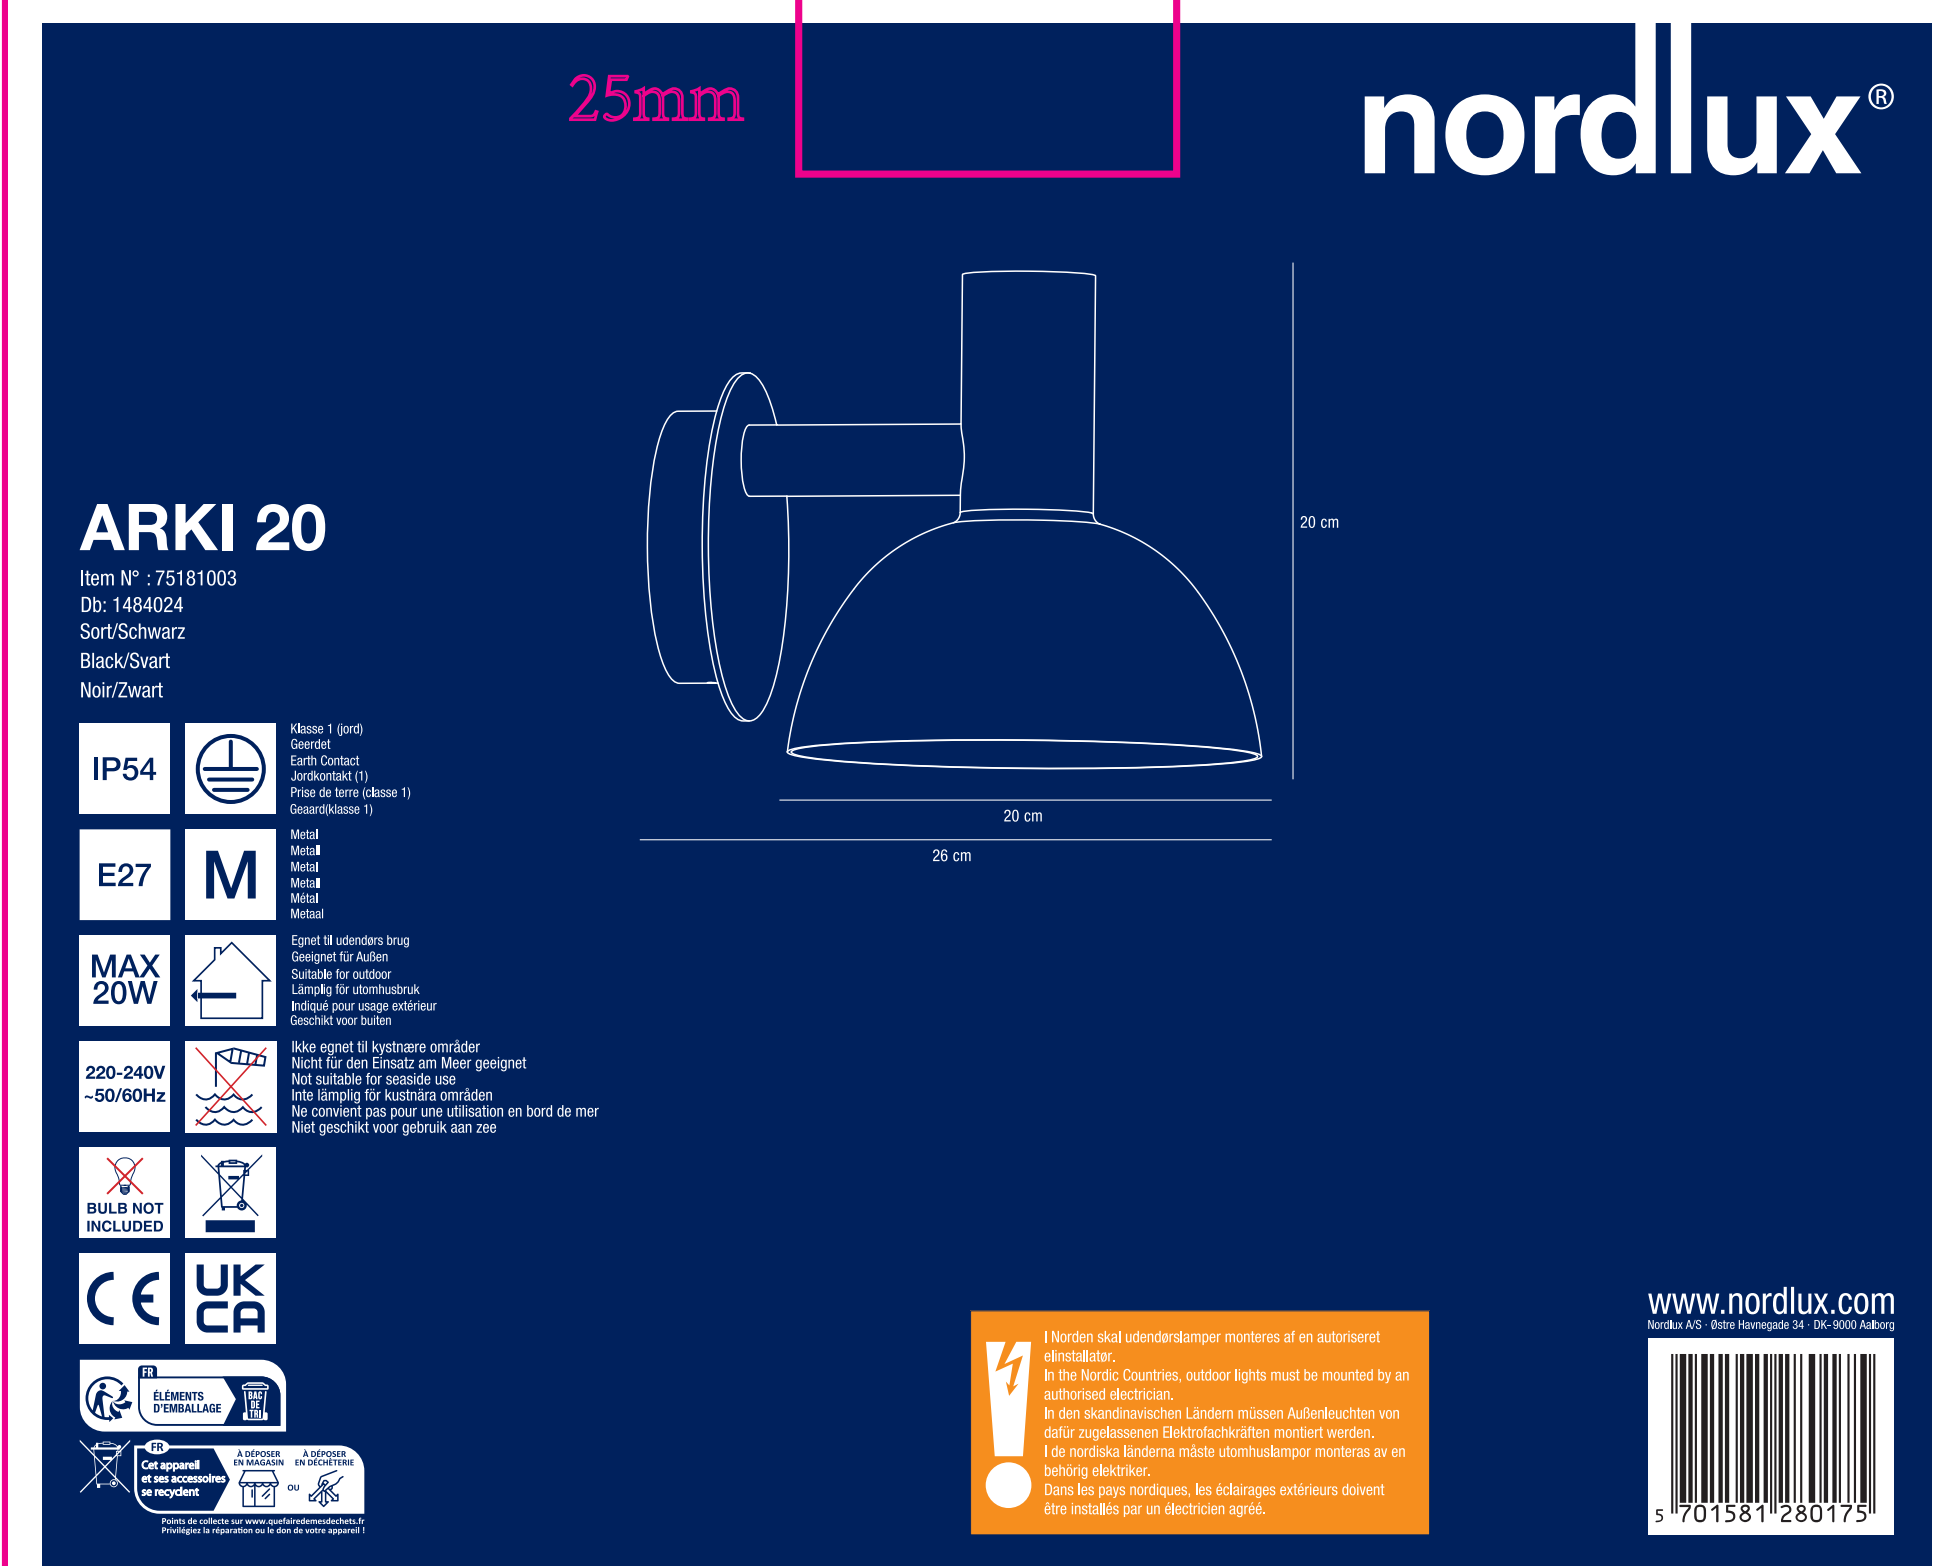

AAD: 18032026 NS

Height x Width x Depth COLOR BOX (CM)	NET WEIGHT COLOR BOX (KG)
21.5*26*21CM	0.215KG
GROSS WEIGHT COLOR BOX (KG)	VOLUME COLOR BOX (CBM)
1.775KG	0.012CBM