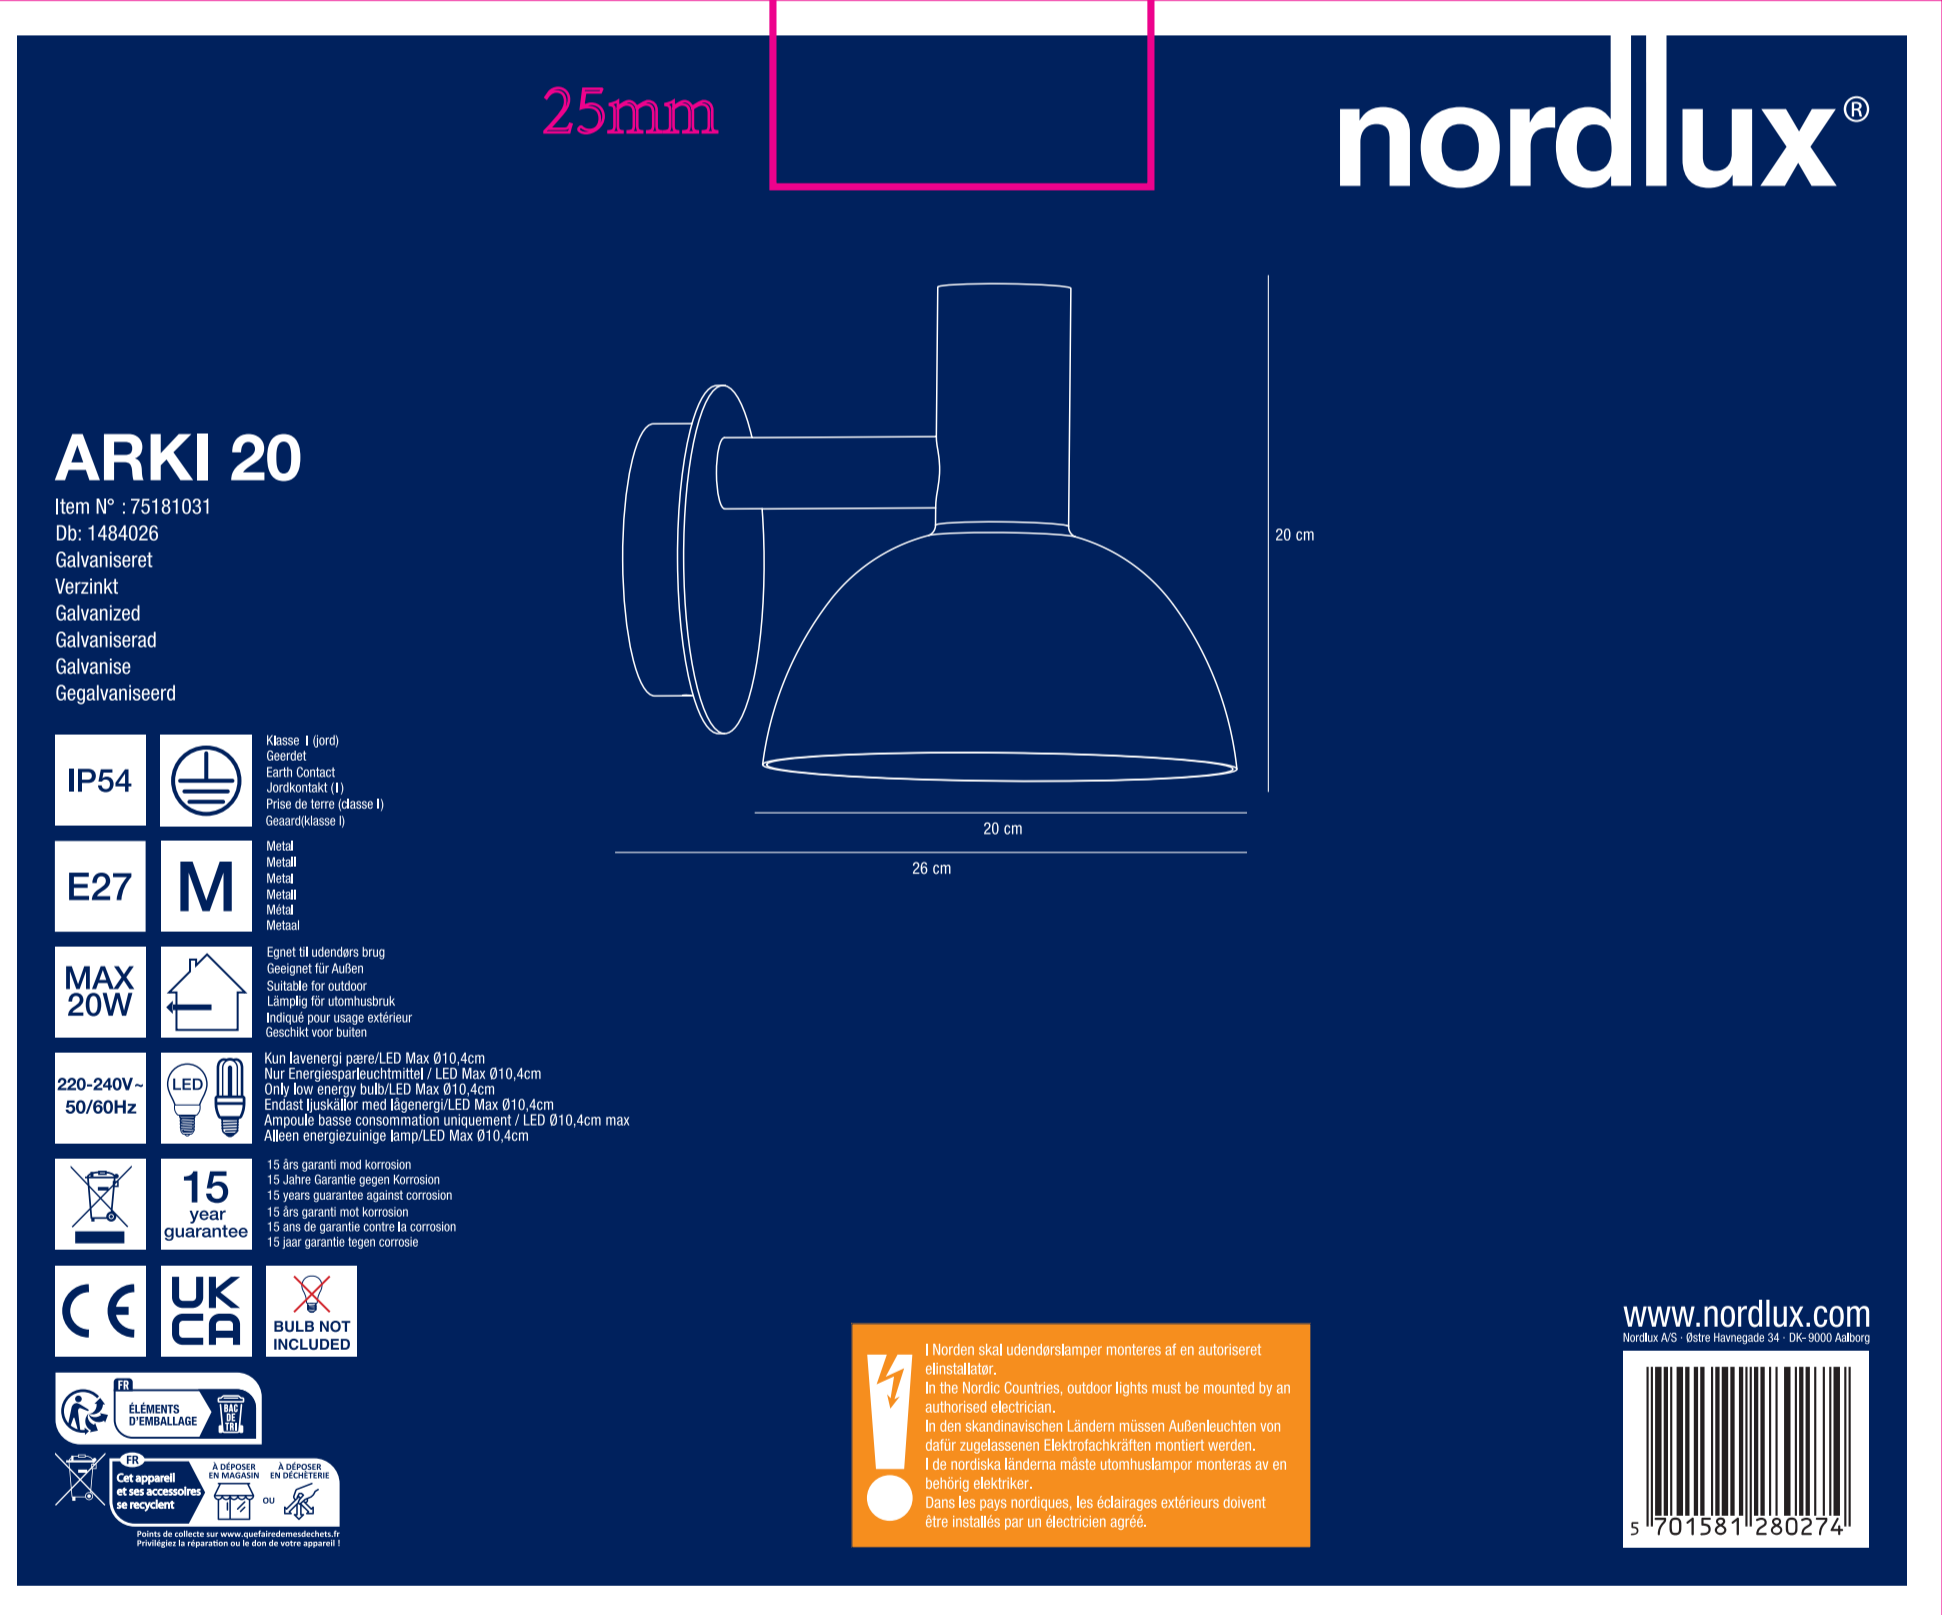

Height x Width x Depth COLOR BOX (CM)	NET WEIGHT COLOR BOX (KG)
21.5*26*21CM	0.215KG
GROSS WEIGHT COLOR BOX (KG)	VOLUME COLOR BOX (CBM)
1.775KG	0.012CBM