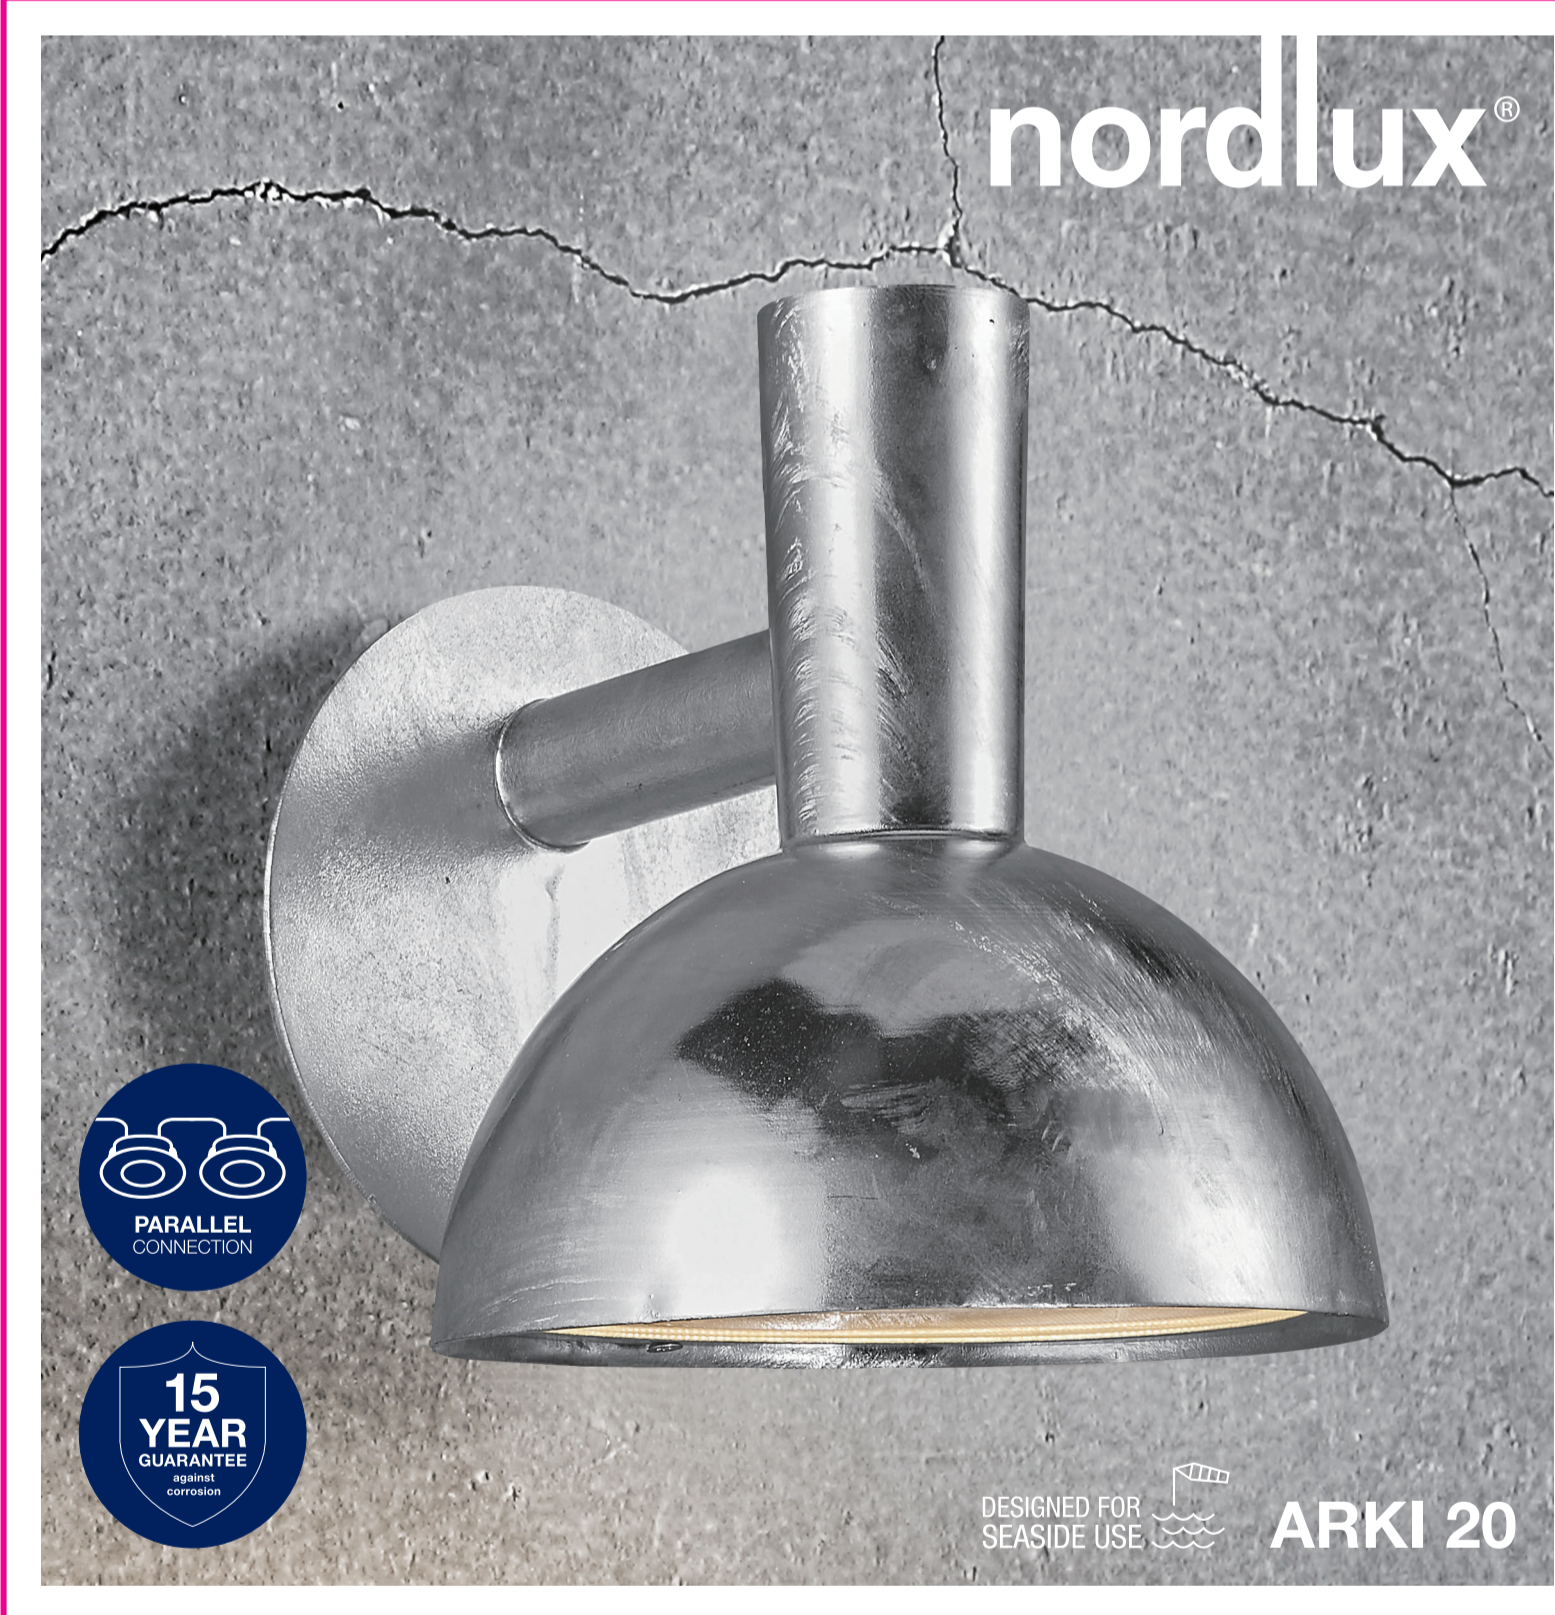

Height x Width x Depth COLOR BOX (CM)	NET WEIGHT COLOR BOX (KG)
21.5*26*21CM	0.215KG
GROSS WEIGHT COLOR BOX (KG)	VOLUME COLOR BOX (CBM)
1.775KG	0.012CBM