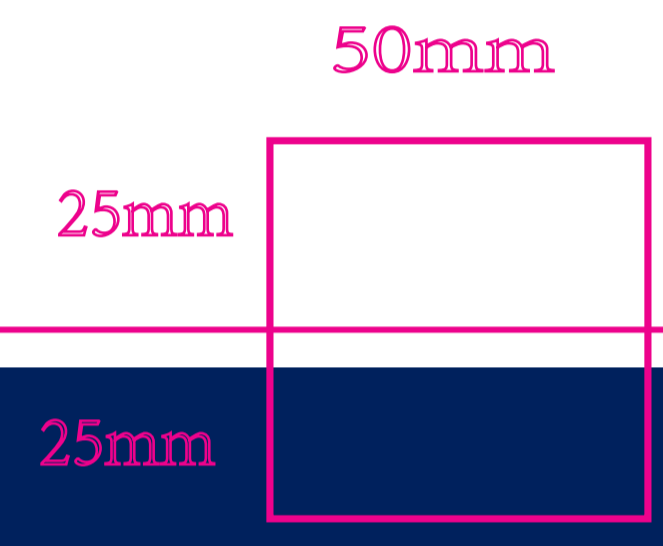

Height x Width x Depth COLOR BOX (CM)	NET WEIGHT COLOR BOX (KG)
21.5*26*21CM	0.215KG
GROSS WEIGHT COLOR BOX (KG)	VOLUME COLOR BOX (CBM)
1.775KG	0.012CBM