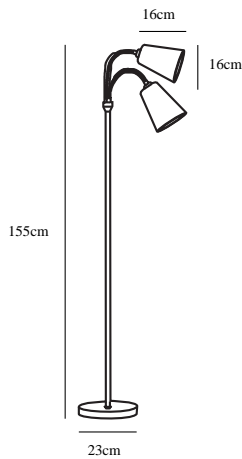

LELIO | FLOOR LAMP | BLACK

75554003

nordlux®

Voltage (V): 230 Volt
IP degree: IP20
Maximum bulb wattage (W):
2X40W
Class (Class 1, Class 2, Class 3):
Class 2 (Double isolated)
Bulb base: E14
Dimmerable: Yes with compatible
bulb
Switch placement: On the cable

Height (cm): 155
Tube Diameter (cm): 1.5
Shade Diameter (cm): 16
Shade Height (cm): 16
Outdoor base dimension (cm): 23

EAN: 5701581286276
TUN: 1484058
Item Number: 75554003
Pcs Per Master Carton: 2

Sales Box Height (cm): 65
Sales Box Width(cm): 19
Sales Box Depth (cm): 26
Sales Box Volume m³ : 0.0321
Product net weight (kg): 4.65

Primary material: Metal
Secondary material: Textile
Color of the cable: Black
Length of the cable (cm): 180
Is the cable replaceable: False
Colour: Black

The Lelio floor light from Nordlux is a floor light in a very classic and timeless design. The light has 2 black textile shades that can be directed wherever you want. The light provides excellent soft light, making it ideal as a reading light. Lelio is also a very decorative light, so use it anywhere in the home where there is a corner that needs a little extra light, or use it as a reading light behind the sofa or the good armchair.