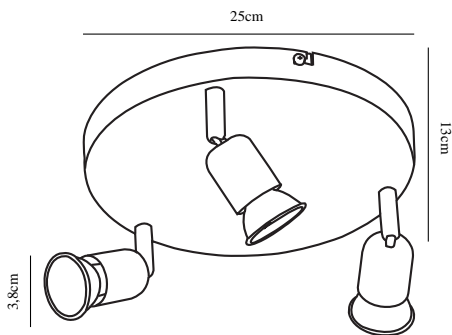

AVENUE 3-ROUND | SPOTS | BRUSHED STEEL

76560132

nordlux®

Voltage (V): 230 Volt
IP degree if the fixture includes
two types of IP degree: IP20
Maximum compatible bulb
wattage (W): 3X3W
Class (Class I, Class II, Class III):
Class 1 (Earth contact)
Lampholder type (eg, E27/E14,
etc): GU10

Primary material: Metal

Color: Brushed steel
Shade Diameter (cm): 3.8
Projection (cm): 13
EAN: 5701581232587
TUN: 1557526
Item Number: 76560132
Pcs Per Master Carton: 3

Sales Box Height (cm): 29
Sales Box Width(cm): 11
Sales Box Depth (cm): 29
Sales Box Volume m³ : 0.0093
Net weight of the luminaire (kg):
1.55