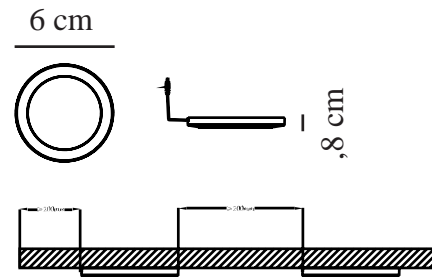

LISMORE | SURFACE DOWNLIGHT | CHROME

76730001

nordlux®

Voltage (V): 12 Volt
IP degree: IP20
Class (Class 1, Class 2, Class 3):
Class 3 (12V)
Socket type: LED Module
Parallel connection: False

Primary material: Plastic
Colour of the glass: Clear
Colour of the cable: White
Length of the cable (cm): 150
Colour: Chrome

Height (cm): 0.6
Built In Spot Diameter (cm): 6
Mount directly into insulation:
False

EAN: 5701581210684
TUN: 1543943
Item Number: 76730001
Pcs Per Master Carton: 3

Sales Box Height (cm): 5.5
Sales Box Width (cm): 19.5
Sales Box Depth (cm): 21
Sales Box Volume m³: 0.0023
Product net weight (kg): 0.2

Brightness of light (Lumen): 75
Colour temperature (Kelvin): 3000
Ra-value : 80
Lifetime (hours): 30000
Beam angle (°) : 120
Candela (cd) (for directional
lamp only): 16
Energy class: F
Actual watt (W): 0.7