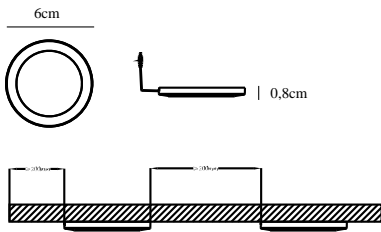

# LISMORE | BUILT-ON LIGHTING | CHROME

76730001

nordlux®

Voltage (V): 12 Volt  
IP degree if the fixture includes  
two types of IP degree: IP20  
Class (Class I, Class II, Class III):  
Class 3 (12V)  
Lampholder type (eg, E27/E14,  
etc): LED Module  
Switch placement: On the cable  
Parallel connection possible?:  
False

Primary material: Plastic  
Color of the Glass: Clear  
Color of the cable: White  
Length of the cable (cm): 150  
Color: Chrome

Built In Spot Diameter (cm): 6  
Mount directly into insulation:  
False  
EAN: 5701581210684  
TUN: 1543943  
Item Number: 76730001  
Pcs Per Master Carton: 3  
Sales Box Height (cm): 5.5

Sales Box Width(cm): 19.5  
Sales Box Depth (cm): 21  
Sales Box Volume m<sup>3</sup> : 0.0023  
Net weight of the luminaire (kg):  
0.2

Useful Lumen (lm): 75  
Color Temperature (K): 3000  
Ra-value : 80  
Lifetime (h): 30000  
Spread Angle (°) (beam angle of  
luminaire): 120  
Candela (cd) (for directional  
lamp only): 16  
Energy Class: F