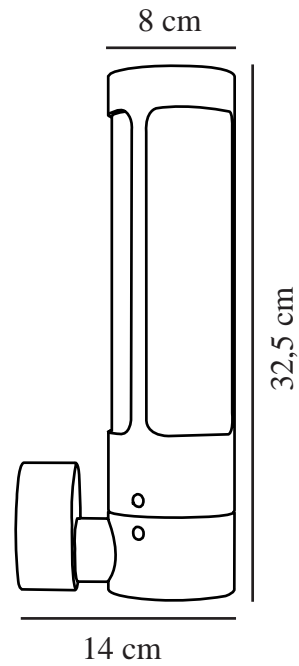

HELIX | WALL LIGHT | CORTEN

77479938

nordlux®

Voltage (V): 230 Volt
IP degree: IP44
Maximum bulb wattage (W): 8W
Class (Class 1, Class 2, Class 3):
Class 1 (Earth contact)
Socket type: GU10
Parallel connection: True

Height (cm): 32.5
Length (cm): 14
Projection (cm): 8
EAN: 5704924005893
TUN: 2140718
Item Number: 77479938

Pcs Per Master Carton: 3
Sales Box Height (cm): 34
Sales Box Width(cm): 8.5
Sales Box Depth (cm): 14.5
Sales Box Volume m³ : 0.0042
Product net weight (kg): 1.42