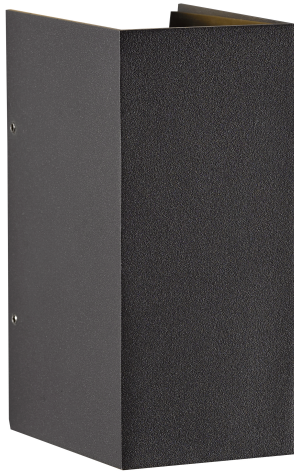

# NORMA | WALL LIGHTING | GREY

77611010

nordlux®

Voltage (V): 230 Volt  
IP degree if the fixture includes  
two types of IP degree: IP54  
Class (Class I, Class II, Class III):  
Class 1 (Earth contact)  
Lampholder type (eg, E27/E14,  
etc): LED Module  
Parallel connection possible?:  
False

Primary material: Aluminium  
Secondary material: Glass  
Color of the Glass: Clear

Color: Grey

Height (cm): 17  
Width (cm): 7.5  
Projection (cm): 11

EAN: 5701581250680  
TUN: 1624385  
Item Number: 77611010  
Pcs Per Master Carton: 3

Sales Box Height (cm): 12.5  
Sales Box Width(cm): 9.5  
Sales Box Depth (cm): 18.5  
Sales Box Volume m<sup>3</sup> : 0.0022  
Net weight of the luminaire (kg):  
0.74

Useful Lumen (lm): 409  
Color Temperature (K): 3000  
Ra-value : 80  
Lifetime (h): 20000  
Spread Angle (°) (beam angle of  
luminaire): 120  
Candela (cd) (for directional  
lamp only): 0  
Energy Class: E

- Adjustable light beam top and bottom

NORMA has clean lines, and its style is distinctively minimalist. Norma offers both upward facing and downward facing light, as well as light at different angles to illuminate facades or other surfaces exactly the way you want.