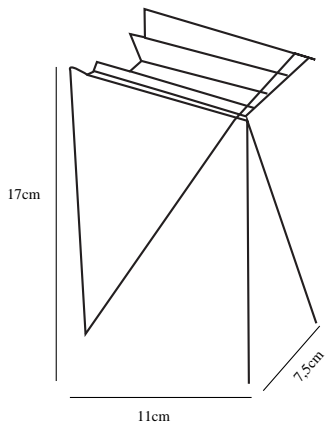

# NORMA | WALL LIGHTING | GREY

77611010

nordlux®

Voltage (V): 230 Volt  
IP degree if the fixture includes  
two types of IP degree: IP54  
Class (Class I, Class II, Class III):  
Class 1 (Earth contact)  
Lampholder type (eg, E27/E14,  
etc): LED Module  
Parallel connection possible?:  
False

Primary material: Aluminium  
Secondary material: Glass  
Color of the Glass: Clear

Color: Grey

Height (cm): 17  
Width (cm): 7.5  
Projection (cm): 11

EAN: 5701581250680  
TUN: 1624385  
Item Number: 77611010  
Pcs Per Master Carton: 3

Sales Box Height (cm): 12.5  
Sales Box Width(cm): 9.5  
Sales Box Depth (cm): 18.5  
Sales Box Volume m<sup>3</sup> : 0.0022  
Net weight of the luminaire (kg):  
0.74

Useful Lumen (lm): 409  
Color Temperature (K): 3000  
Ra-value : 80  
Lifetime (h): 20000  
Spread Angle (°) (beam angle of  
luminaire): 120  
Candela (cd) (for directional  
lamp only): 0  
Energy Class: E

- Adjustable light beam top and bottom

NORMA has clean lines, and its style is distinctively minimalist. Norma offers both upward facing and downward facing light, as well as light at different angles to illuminate facades or other surfaces exactly the way you want.