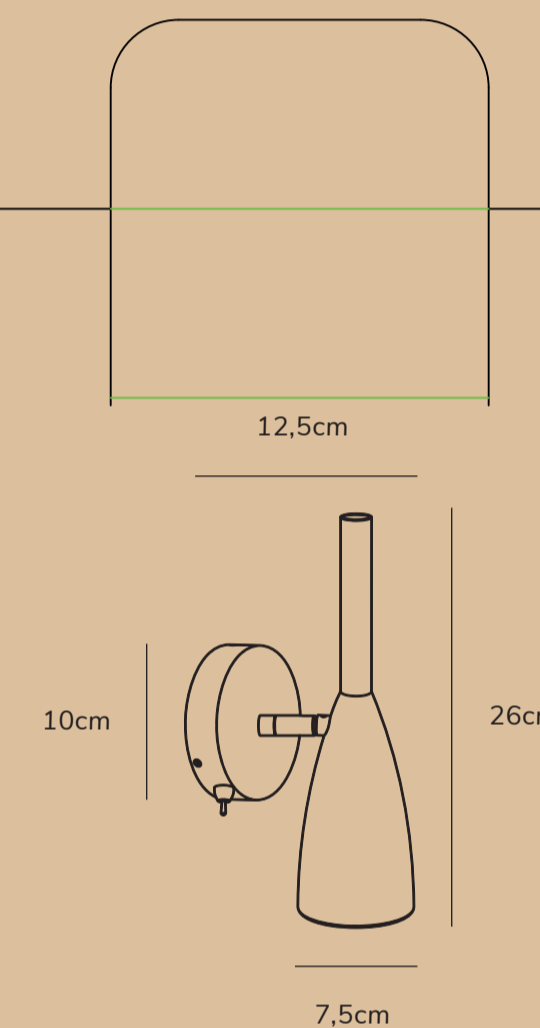

PURE

by *Bønnelycke mdd*

Item number 78271001
Color White
Material Metal/Wood
IP Class IP20-for indoor use, Class II
Voltage 220-240V ~ 50/60Hz
Cable PVC cable: White 180cm non replaceable
Light source GU10,Max.8W Excl. light source

www.dftglobal.com