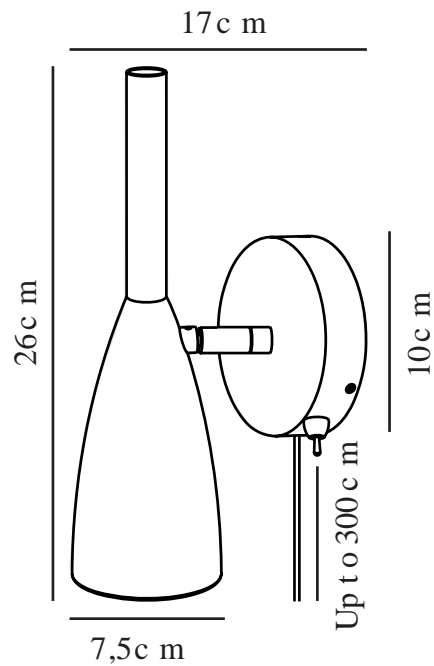

# PURE | WALL LIGHT | WHITE

78271001

Voltage (V): 230 Volt  
IP degree: IP20  
Maximum bulb wattage (W): 8W  
Class (Class 1, Class 2, Class 3):  
Class 2 (Double isolated)  
Socket type: GU10  
Dimmerable: Yes with compatible  
bulb  
Switch placement: On the base

Primary material: Metal  
Secondary material: Wood  
Colour of the cable: White  
Length of the cable (cm): 180  
Surface material of the cable:  
Textile  
Is the cable replaceable: True

Colour: White  
Height (cm): 26  
Shade Diameter (cm): 7.5  
Shade Height (cm): 26  
Projection (cm): 17  
Tilt Angle (°): 45  
Turning Angle (°): 350

EAN: 5701581308282  
TUN: 1761417  
Item Number: 78271001

Pcs Per Master Carton: 3  
Sales Box Height (cm): 19  
Sales Box Width(cm): 12  
Sales Box Depth (cm): 14  
Sales Box Volume m<sup>3</sup> : 0.0032  
Product net weight (kg): 0.36

- Minimalistic design • Nordic style
- On/off switch on lamp head

Pure was created to be a charming pendant light, and a star was born. Similarly, a design offering the potential to expand the collection – all composed of clean lines with the unmistakable common feature: the elegant slender top, made from oiled walnut. Pure delivers a stylish simple line in home decoration, and will quickly find its proper place due to its sleek design. Also in your heart. Design by Bønnelycke MDD. The light has many fine details, such as the simple adjustable arm in brushed brass and an elegant placement of the on/off button.