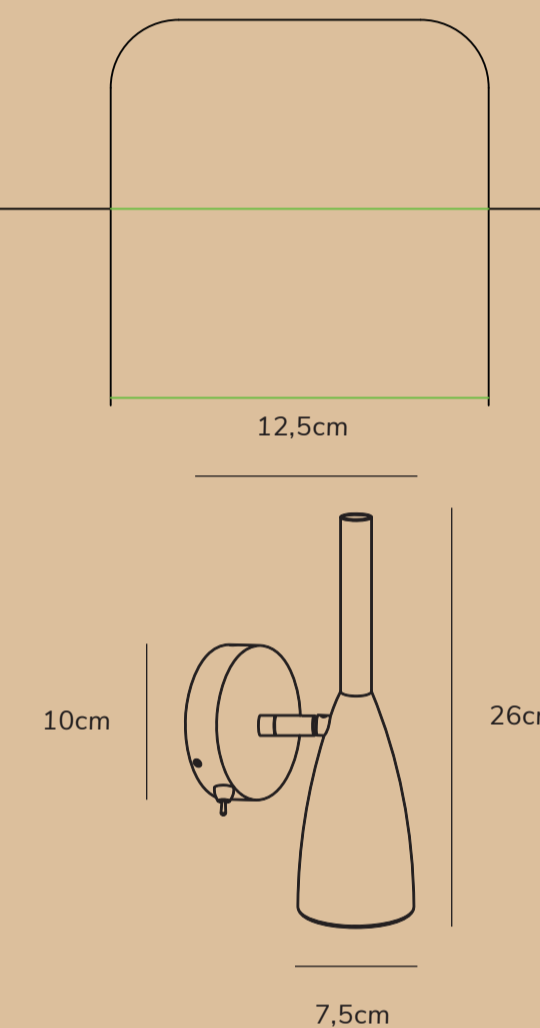

PURE

by *Bønnelycke mdd*

Bønnelycke mdd was established in 1988. Driven by a nosurpressable urge and desire to work constructively and innovatively, Bønnelycke mdd started his career with the design of lamps, furniture and interior decorating. Quickly, he became known as an unconventional architect with no whims and fancies.

His ability to challenge and optimize the manufacturing process itself is to be found in Henrik's original professional background as a toolmaker. "It could be fun" and "of course it can be done" – are phrases often used in his company.

From day one, the core of his work has been to create products simply because they are needed. Designs by Bønnelycke mdd grow out of a specific need or requirement expressed by the customer – and by the general public as such. This has resulted in a comprehensive portfolio of projects and designs allowing the company to slowly but steadily expand over the years.

Bønnelycke mdd

PURE

by *Bønnelycke mdd*

Item number 78271011
Color Grey
Material Metal/Wood
IP Class IP20-for indoor use, Class II
Voltage 220-240V ~ 50/60Hz
Cable PVC cable: Grey 180cm non replaceable
Light source GU10,Max.8W Excl. light source

www.dftsglobal.com