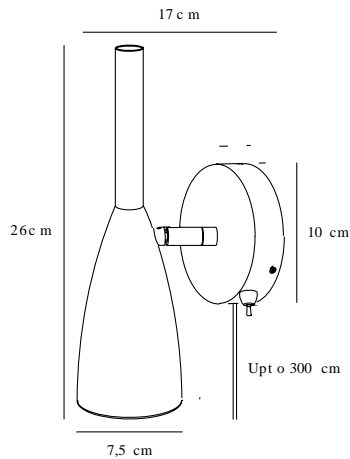

PURE | WALL LIGHTING | GREY

78271011

Voltage (V): 230 Volt
IP degree if the fixture includes two types of IP degree: IP20
Maximum compatible bulb wattage (W): 8W
Class (Class I, Class II, Class III): Class 2 (Double isolated)
Lampholder type (eg, E27/E14, etc): GU10
Dimmerable: Yes with compatible bulb
Switch placement: On the fixture

Color: Grey
Height (cm): 26
Shade Diameter (cm): 7.5
Projection (cm): 17
EAN: 5701581308480
TUN: 1761420
Item Number: 78271011
Pcs Per Master Carton: 3

Sales Box Height (cm): 19
Sales Box Width (cm): 14
Sales Box Depth (cm): 12
Sales Box Volume m³: 0.0032
Net weight of the luminaire (kg): 0.36

Primary material: Metal
Secondary material: Wood
Color of the cable: Grey
Length of the cable (cm): 180
Is the cable replaceable: True

• Minimalistic design

PURE was created to be a charming pendant light, and a star was born. Similarly, a design offering the potential to expand the collection – all composed of clean lines with the unmistakable common feature: the elegant slender top, made from FSC certified oiled walnut. PURE delivers a stylish simple line in home decoration, and will quickly find its proper place due to its sleek design. Also in your heart. Design by Bønnelycke MDD. The light has many fine details, such as the simple adjustable arm in brushed brass and an elegant placement of the on/off button.