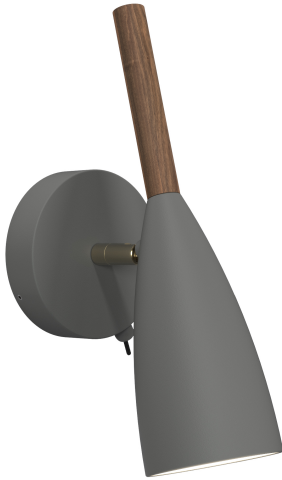

PURE | WALL LIGHTING | GREY

78271011

Voltage (V): 230 Volt
IP degree if the fixture includes two types of IP degree: IP20
Maximum compatible bulb wattage (W): 8W
Class (Class I, Class II, Class III): Class 2 (Double isolated)
Lampholder type (eg, E27/E14, etc): GU10
Dimmerable: Yes with compatible bulb
Switch placement: On the fixture

Color: Grey
Height (cm): 26
Shade Diameter (cm): 7.5
Projection (cm): 17
EAN: 5701581308480
TUN: 1761420
Item Number: 78271011
Pcs Per Master Carton: 3

Sales Box Height (cm): 19
Sales Box Width (cm): 14
Sales Box Depth (cm): 12
Sales Box Volume m³: 0.0032
Net weight of the luminaire (kg): 0.36

Primary material: Metal
Secondary material: Wood
Color of the cable: Grey
Length of the cable (cm): 180
Is the cable replaceable: True

• Minimalistic design

PURE was created to be a charming pendant light, and a star was born. Similarly, a design offering the potential to expand the collection – all composed of clean lines with the unmistakable common feature: the elegant slender top, made from FSC certified oiled walnut. PURE delivers a stylish simple line in home decoration, and will quickly find its proper place due to its sleek design. Also in your heart. Design by Bønnelycke MDD. The light has many fine details, such as the simple adjustable arm in brushed brass and an elegant placement of the on/off button.