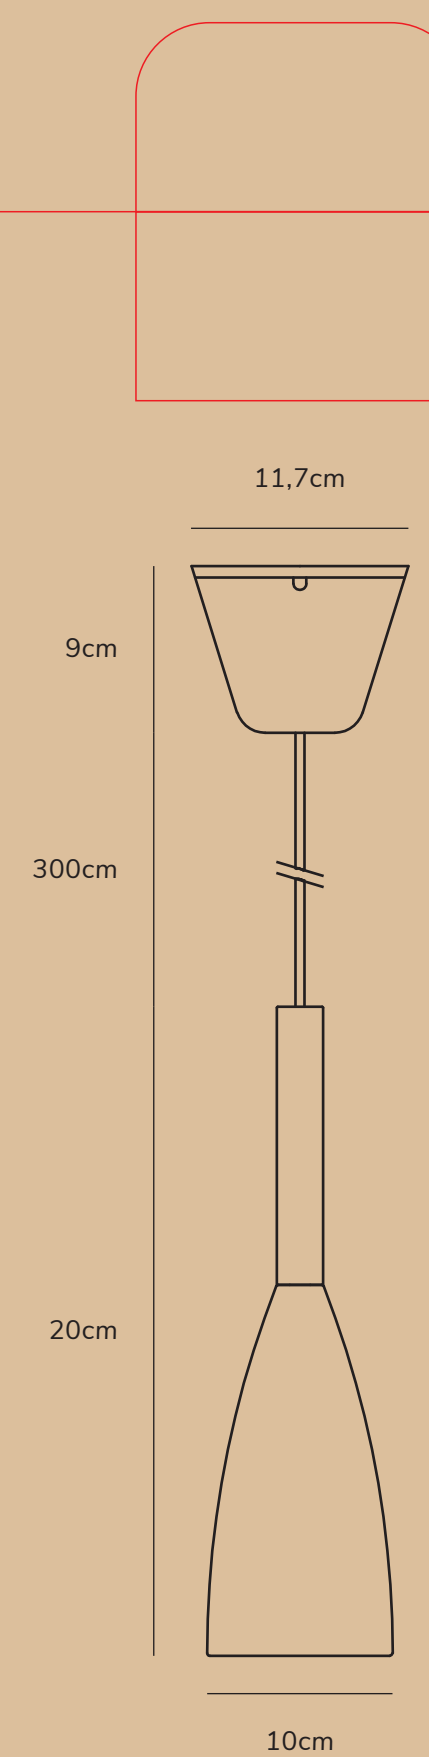

PURE

by *Bønnelycke mdd*

Item number 78283001
Color White
Material Metal/Wood
IP Class IP20-for indoor use, Class II
Voltage 220-240V ~ 50/60Hz
Cable Textile cable: White 300 cm non replaceable
Light source E27, Max.40W Excl. light source

www.dftglobal.com