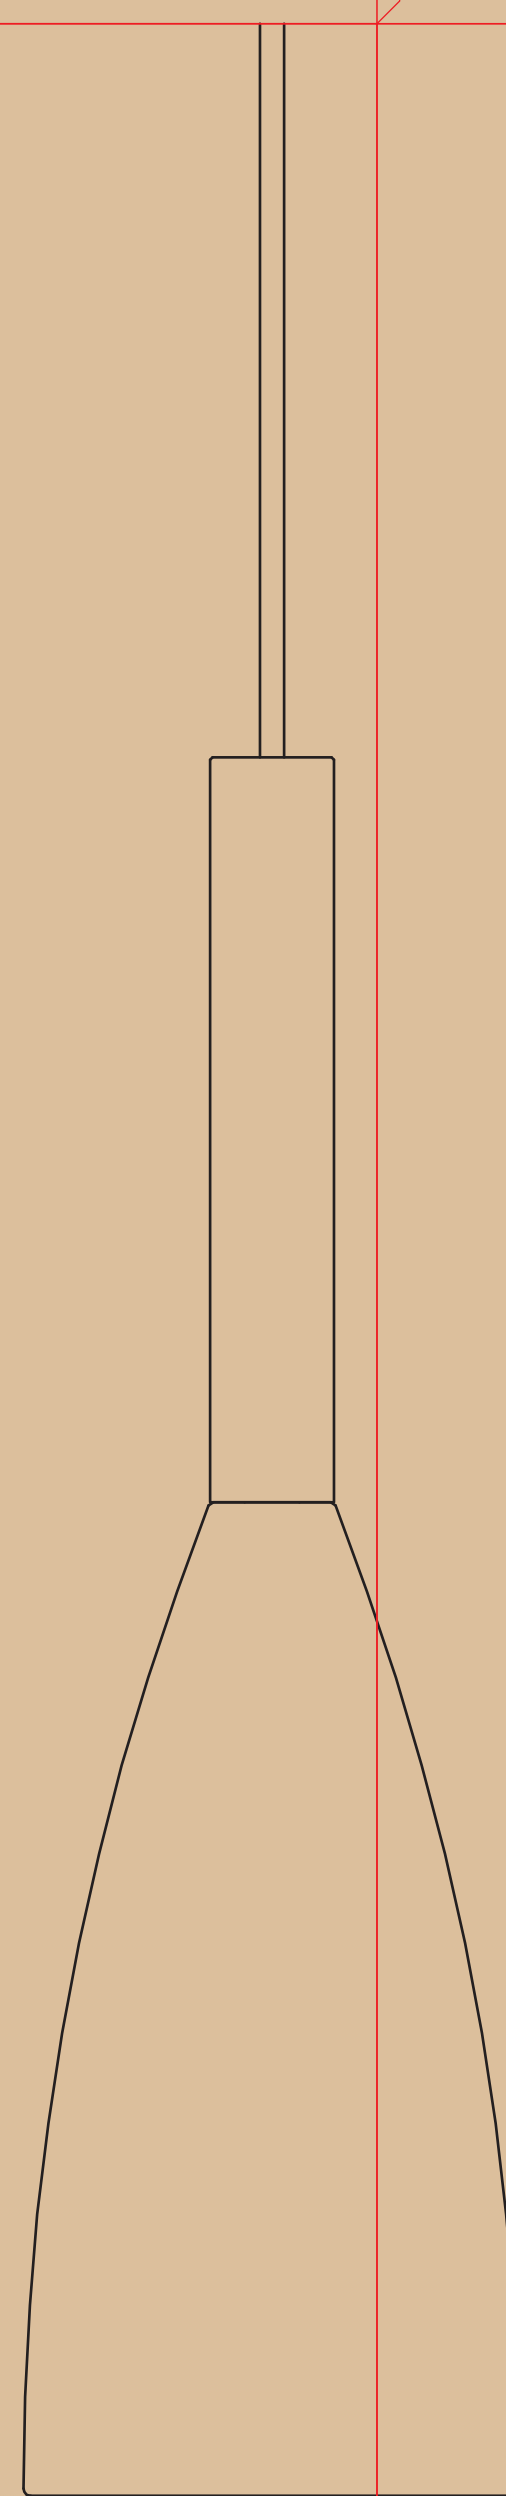

PURE

by *Bønnelycke mdd*

Bønnelycke mdd

Socket type
E27

Bulb not
included

40
Max
wattage