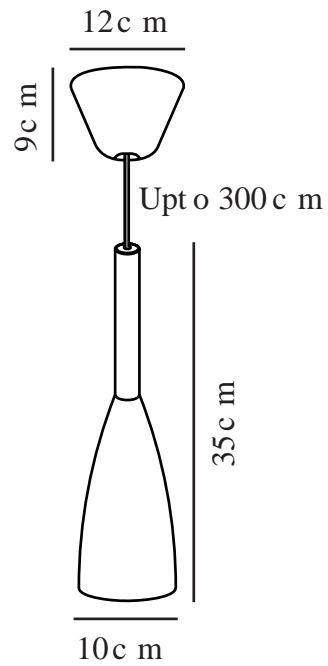

PURE | PENDANT | WHITE

78283001

Voltage (V): 230 Volt
IP degree: IP20
Maximum bulb wattage (W): 40W
Class (Class 1, Class 2, Class 3):
Class 2 (Double isolated)
Socket type: E27
Dimmerable: Yes with compatible
bulb

Primary material: Metal
Secondary material: Wood
Colour of the cable: White
Length of the cable (cm): 300
Surface material of the cable:
Textile
Is the cable replaceable: False

Colour: White
Height (cm): 35
Shade Diameter (cm): 10
Shade Height (cm): 26
EAN: 5701581264489
TUN: 1691566
Item Number: 78283001

Pcs Per Master Carton: 3
Sales Box Height (cm): 29
Sales Box Width(cm): 13
Sales Box Depth (cm): 13
Sales Box Volume m³ : 0.0049
Product net weight (kg): 0.541

• Minimalistic design • Nordic style

Pure was created to be a charming pendant light, and a star was born. Similarly, a design offering the potential to expand the collection – all composed of clean lines with the unmistakable common feature: the elegant slender top, made from oiled walnut. Pure delivers a stylish simple line in home decoration, and will quickly find its proper place due to its sleek design. Also in your heart. Design by Bønnelycke MDD.