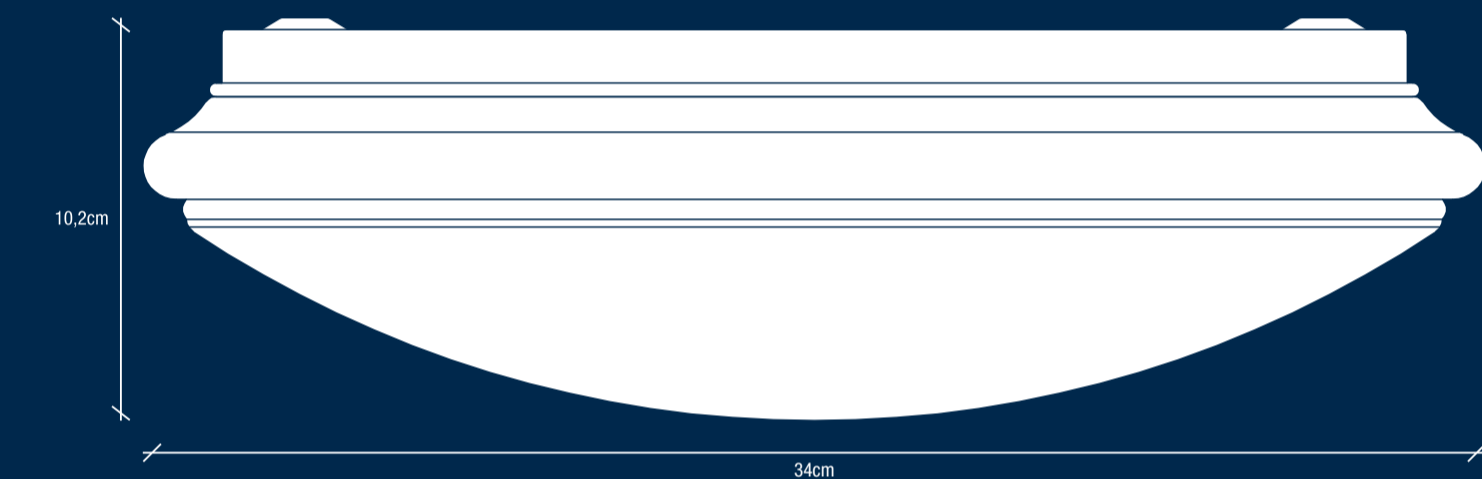

MELO

Design: 78866001
Dn: 1524529
Hvid/White
White/Vit
Blanc

IP20

230V M/P

CE

RoHS

WEEE

Energy Star

LED

LED

LED

LED

LED

nordlux® 78866001

This luminaire contains built-in LED lamps.

The LED lamps cannot be changed in the luminaire.

874/2012

PLEASE NOTE
LED MODULE IS
FIXED IN LAMP

LED
12W

3000
KELVIN

840
LUMEN

130°

Ra
80

8000
ON/OFF

20000
HOURS

www.nordlux.com

5 701581 273788

AAD: 12102019 XY

Height x Width x Depth COLOR BOX (CM)
34.5x34x10.5
NET WEIGHT COLOR BOX (KG)
0.19
GROSS WEIGHT COLOR BOX (KG)
0.72
VOLUME COLOR BOX (CBM)
0.012