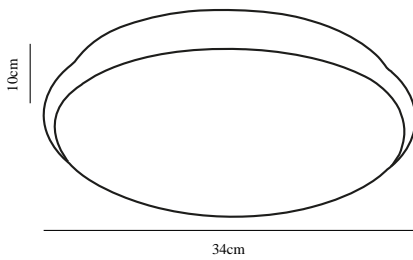

MELO SENSOR | CEILING LIGHTING | WHITE

78866001

nordlux®

Voltage (V): 230 Volt
IP degree if the fixture includes two types of IP degree: IP20
Class (Class I, Class II, Class III): Class 1 (Earth contact)
Lampholder type (eg, E27/E14, etc): LED Module

Primary material: Plastic
Secondary material: Metal
Color of the Glass: Mattwhite
Color: White

Shade Diameter (cm): 34
Projection (cm): 10
EAN: 5701581273788
TUN: 1684529
Item Number: 78866001
Pcs Per Master Carton: 3
Sales Box Height (cm): 35

Sales Box Width(cm): 11
Sales Box Depth (cm): 35
Sales Box Volume m³ : 0.0135
Net weight of the luminaire (kg): 0.484

Useful Lumen (lm): 840
Color Temperature (K): 3000
Ra-value : 80
Lifetime (h): 20000
Spread Angle (°) (beam angle of luminaire): 130
Candela (cd) (for directional lamp only): 0

• Microwave movement SENSOR INSIDE

The Melo 34 ceiling light from Nordlux boasts a modern and simple design. Melo has a white plastic shade that provides a soft and warm white light. The light can be used both on the wall or the ceiling, so mount the light in the hallway or the bathroom, in the kitchen or kids' room – your imagination is the limit. Has a built-in motion sensor.