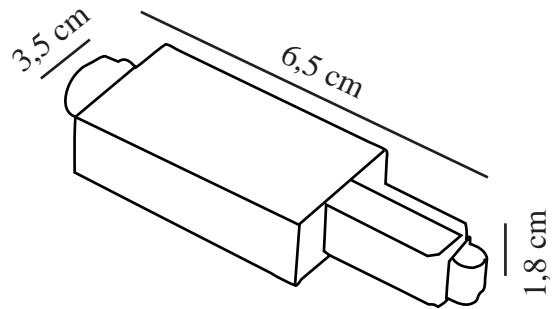

LINK ADAPTER SIDE | TRACK LIGHT | BLACK

79039903

nordlux®

Voltage (V): 230 Volt
IP degree: IP20
Class (Class 1, Class 2, Class 3):
Class 1 (Earth contact)

Primary material: Plastic
Colour: Black

Height (cm): 1.8
Width (cm): 3.5
Length (cm): 11.4

EAN: 5701581357389
TUN: 1883565
Item Number: 79039903

Pcs Per Master Carton: 3
Sales Box Height (cm): 3
Sales Box Width(cm): 17
Sales Box Depth (cm): 18
Sales Box Volume m³ : 0.0009
Product net weight (kg): 0.037