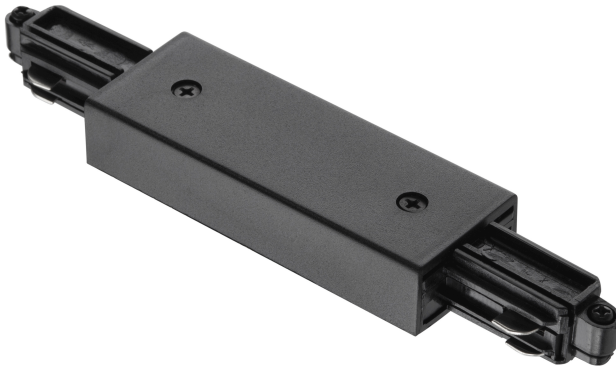

# LINK ADAPTER CENTER | TRACK LIGHT | BLACK nordlux®

79049903

Voltage (V): 230 Volt  
IP degree: IP20  
Class (Class 1, Class 2, Class 3):  
Class 1 (Earth contact)

Primary material: Plastic  
Colour: Black

Height (cm): 1.8  
Width (cm): 3.5  
Length (cm): 12  
EAN: 5701581357587  
TUN: 1883567  
Item Number: 79049903

Pcs Per Master Carton: 3  
Sales Box Height (cm): 3  
Sales Box Width(cm): 25  
Sales Box Depth (cm): 15  
Sales Box Volume m<sup>3</sup> : 0.0011  
Product net weight (kg): 0.095

## • Central adaptor for rails (with power supply)

Double power adapter for the electrical connection between two rails.