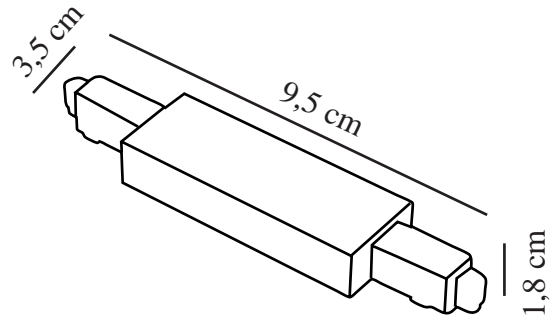

# LINK ADAPTER CENTER | TRACK LIGHT | BLACK nordlux®

79049903

Voltage (V): 230 Volt  
IP degree: IP20  
Class (Class 1, Class 2, Class 3):  
Class 1 (Earth contact)

Primary material: Plastic  
Colour: Black

Height (cm): 1.8  
Width (cm): 3.5  
Length (cm): 12  
EAN: 5701581357587  
TUN: 1883567  
Item Number: 79049903

Pcs Per Master Carton: 3  
Sales Box Height (cm): 3  
Sales Box Width(cm): 25  
Sales Box Depth (cm): 15  
Sales Box Volume m<sup>3</sup> : 0.0011  
Product net weight (kg): 0.095