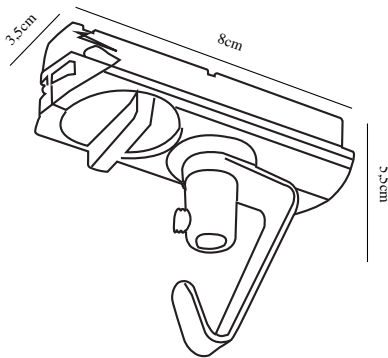

# LINK SYSTEM | RAIL SYSTEMS | WHITE

79059901

nordlux®

Voltage (V): 230 Volt  
IP degree if the fixture includes  
two types of IP degree: IP20  
Maximum compatible bulb  
wattage (W): 690W  
Class (Class I, Class II, Class III):  
Class 1 (Earth contact)

Primary material: Plastic  
Color: White

Width (cm): 3.5  
Length (cm): 6.5  
Projection (cm): 1.8  
EAN: 5701581273184  
TUN: 1684514  
Item Number: 79059901  
Pcs Per Master Carton: 6  
Sales Box Height (cm): 3

Sales Box Width(cm): 10.5  
Sales Box Depth (cm): 11.5  
Sales Box Volume m<sup>3</sup> : 0.0004  
Net weight of the luminaire (kg):  
0.017

Pendant bracket for Link track system from Nordlux.