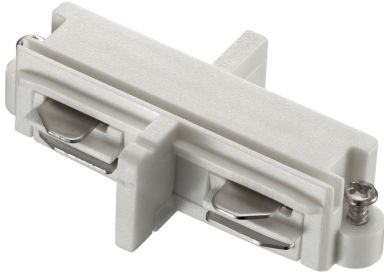

# LINK SYSTEM | RAIL SYSTEMS | WHITE

79059901

nordlux®

Voltage (V): 230 Volt  
IP degree if the fixture includes  
two types of IP degree: IP20  
Maximum compatible bulb  
wattage (W): 690W  
Class (Class I, Class II, Class III):  
Class 1 (Earth contact)

Primary material: Plastic  
Color: White

Width (cm): 3.5  
Length (cm): 6.5  
Projection (cm): 1.8  
EAN: 5701581273184  
TUN: 1684514  
Item Number: 79059901  
Pcs Per Master Carton: 6  
Sales Box Height (cm): 3

Sales Box Width(cm): 10.5  
Sales Box Depth (cm): 11.5  
Sales Box Volume m<sup>3</sup> : 0.0004  
Net weight of the luminaire (kg):  
0.017

Pendant bracket for Link track system from Nordlux.