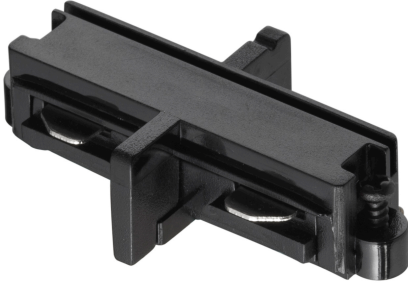

# LINK CONNECTOR | TRACK LIGHT | BLACK

79059903

nordlux®

Voltage (V): 230 Volt  
IP degree: IP20  
Maximum bulb wattage (W): 690W  
Class (Class 1, Class 2, Class 3):  
Class 1 (Earth contact)

Primary material: Plastic  
Color: Black

Width (cm): 3.5  
Length (cm): 6.5  
Projection (cm): 1.8

EAN: 5701581356788  
TUN: 1883559  
Item Number: 79059903

Pcs Per Master Carton: 6  
Sales Box Height (cm): 3  
Sales Box Width(cm): 11  
Sales Box Depth (cm): 12  
Sales Box Volume m<sup>3</sup> : 0.0004  
Product net weight (kg): 0.017

- **Discrete connector between two rails**

White junction used for connecting multiple tracks from the Link system. The junction is mounted at the track end caps to form a longer track.