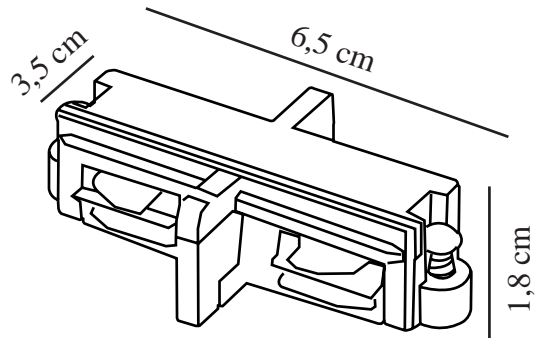

LINK CONNECTOR | TRACK LIGHT | BLACK

79059903

nordlux®

Voltage (V): 230 Volt
IP degree: IP20
Maximum bulb wattage (W): 690W
Class (Class 1, Class 2, Class 3):
Class 1 (Earth contact)

Primary material: Plastic
Colour: Black

Height (cm): 1.8
Width (cm): 3.5
Length (cm): 6.5

EAN: 5701581356788
TUN: 1883559
Item Number: 79059903

Pcs Per Master Carton: 6
Sales Box Height (cm): 3
Sales Box Width(cm): 11
Sales Box Depth (cm): 12
Sales Box Volume m³ : 0.0004
Product net weight (kg): 0.017

• Discrete connector between two rails

White junction used for connecting multiple tracks from the Link system. The junction is mounted at the track end caps to form a longer track.