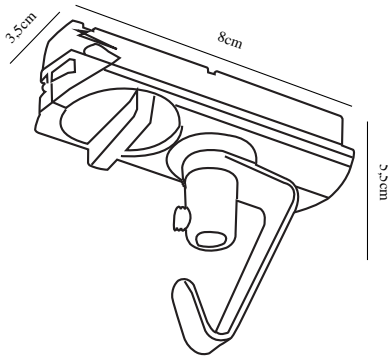

LINK SYSTEM | RAIL SYSTEMS | BLACK

79069903

nordlux®

Voltage (V): 230 Volt
IP degree if the fixture includes
two types of IP degree: IP20
Maximum compatible bulb
wattage (W): 115W
Class (Class I, Class II, Class III):
Class 1 (Earth contact)

Primary material: Plastic
Color: Black

Width (cm): 3.5
Length (cm): 8
Projection (cm): 5.5

EAN: 5701581356986
TUN: 1883561
Item Number: 79069903
Pcs Per Master Carton: 6
Sales Box Height (cm): 4

Sales Box Width(cm): 15
Sales Box Depth (cm): 19
Sales Box Volume m³ : 0.0011
Net weight of the luminaire (kg):
0.052

Pendant bracket for Link track system from Nordlux.