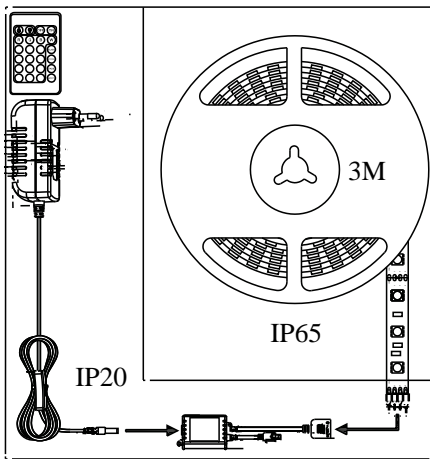

NIMBA 3M | BUILT-ON LIGHTING | WHITE

79560000

nordlux®

Voltage (V): 230 Volt
IP degree if the fixture includes two types of IP degree: IP65
Class (Class I, Class II, Class III): Class 3 (12V)
Lampholder type (eg, E27/E14, etc): LED Module
Switch placement: On the cable
Parallel connection possible?: False

Primary material: Metal
Secondary material: Rubber
Color of the cable: White
Length of the cable (cm): 150
Color: White

Height (cm): 0.25
Width (cm): 1
Length (cm): 300
Mount directly into insulation: False

Useful Lumen (lm): 720
Color Temperature (K): RGB
Ra-value : 80
Lifetime (h): 15000
Spread Angle (°) (beam angle of luminaire): 120
Candela (cd) (for directional lamp only): 0

- Stepless dimmable 0-100% by remote control incl. • RGB by remote control incl.
- Cable 1,5m included/inline switch • Stepless dimmable 0-100% by remote control incl.

3-metre-long LED strip in a warm white colour. The LED strips can be mounted on a kitchen shelf to create an elegant effect. Supplied with remote control for controlling colours and brightness.