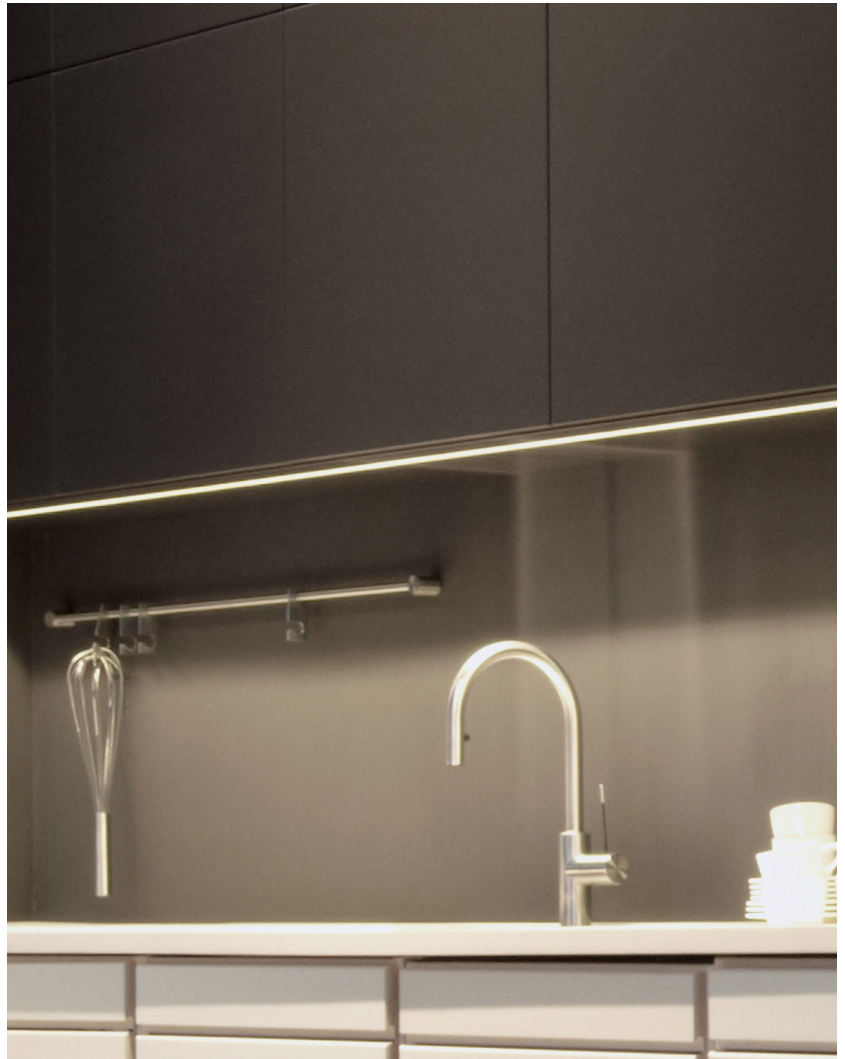

NIMBA 3M | BUILT-ON LIGHTING | WHITE

79560000

nordlux®

Voltage (V): 230 Volt
IP degree if the fixture includes two types of IP degree: IP65
Class (Class I, Class II, Class III): Class 3 (12V)
Lampholder type (eg, E27/E14, etc): LED Module
Switch placement: On the cable
Parallel connection possible?: False

Primary material: Metal
Secondary material: Rubber
Color of the cable: White
Length of the cable (cm): 150
Color: White

Height (cm): 0.25
Width (cm): 1
Length (cm): 300
Mount directly into insulation: False

EAN: 5701581294387
TUN: 1702300
Item Number: 79560000
Pcs Per Master Carton: 3
Sales Box Height (cm): 22

Sales Box Width(cm): 18
Sales Box Depth (cm): 5
Sales Box Volume m³ : 0.002
Net weight of the luminaire (kg): 0.283

Useful Lumen (lm): 720
Color Temperature (K): RGB
Ra-value : 80
Lifetime (h): 15000
Spread Angle (°) (beam angle of luminaire): 120
Candela (cd) (for directional lamp only): 0

- Stepless dimmable 0-100% by remote control incl. • RGB by remote control incl.
- Cable 1,5m included/inline switch • Stepless dimmable 0-100% by remote control incl.

3-metre-long LED strip in a warm white colour. The LED strips can be mounted on a kitchen shelf to create an elegant effect. Supplied with remote control for controlling colours and brightness.