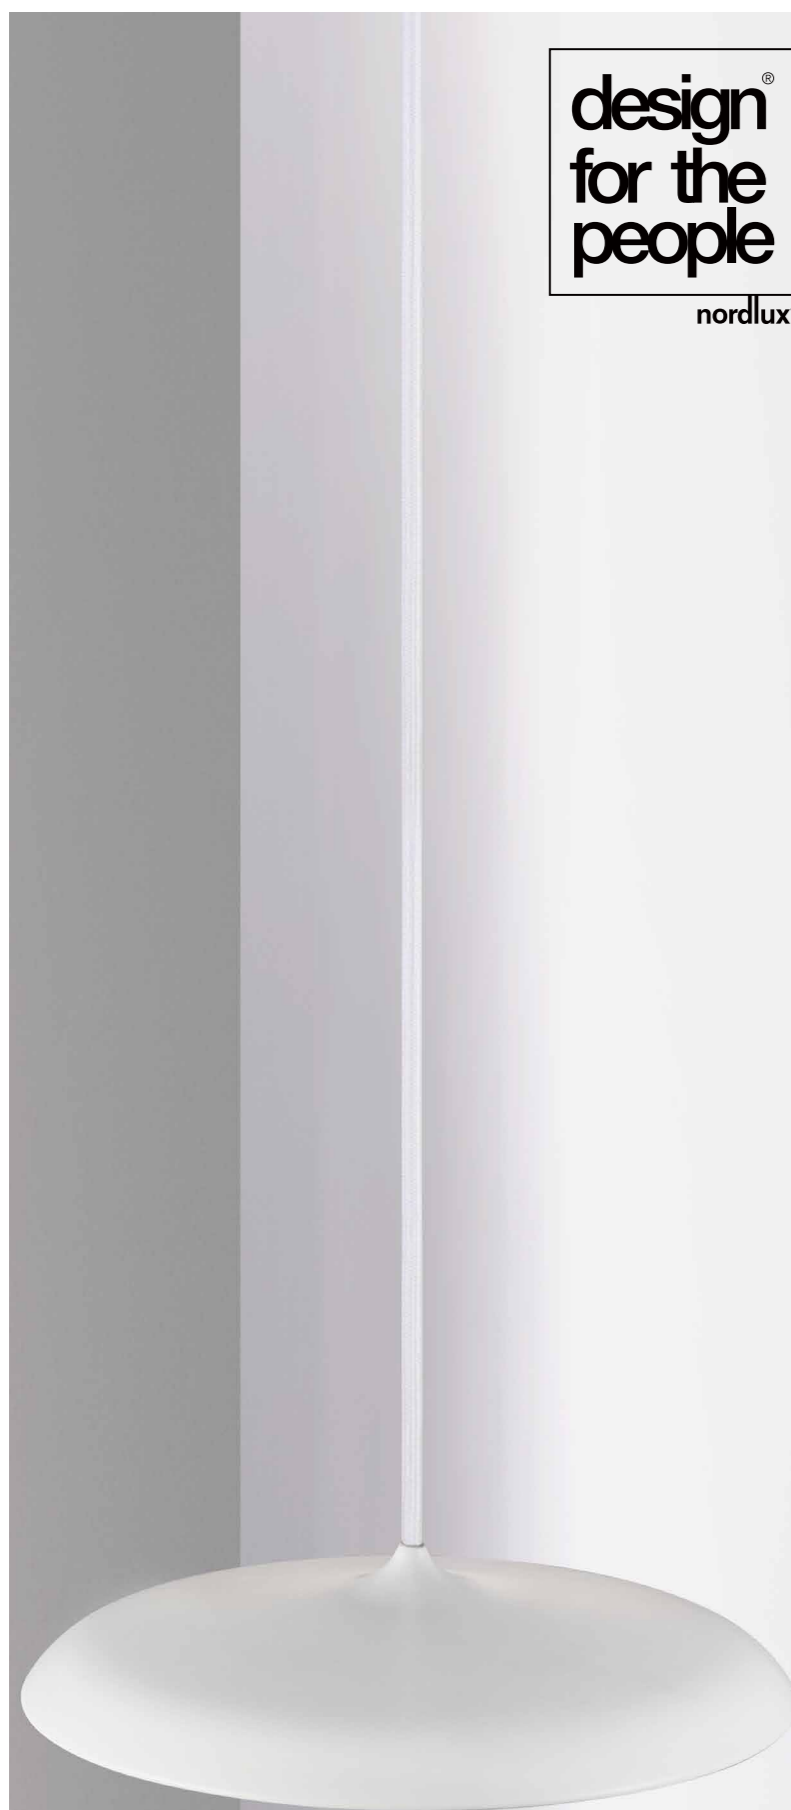

design
for the
people
nordlux

ARTIST 25

design
for the
people
nordlux