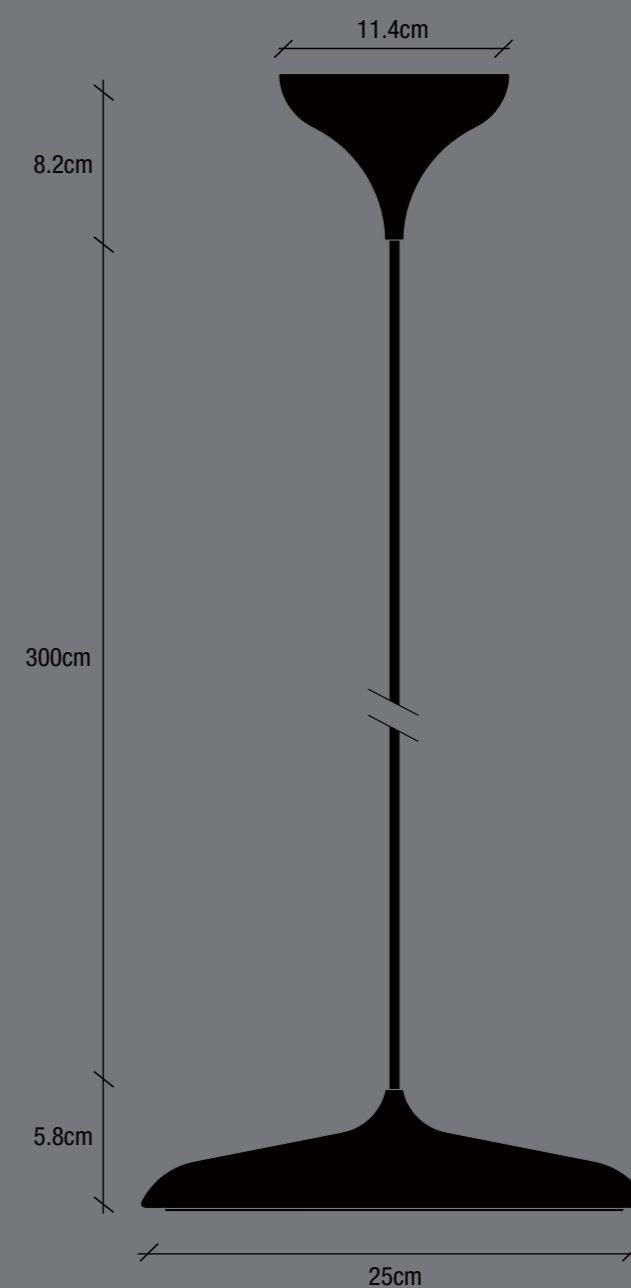

PLEASE NOTE
LED MODULE IS
FIXED IN LAMP

180° Beam angle
2700 K KELVIN
8000 ON/OFF
Ra 80
20000 HOURS
1000 LUMEN
LED 14W
Hg free

ARTIST 25

Design: 83083001
Dt: 2053049
Hvid/Weiss
White/Vit
Blau

design
for the
people
nordlux

83083001

This luminaire
contains built-in
LED lamps.

A+
A
A-
C
D
E
F

LED

The LED lamps cannot be changed
in the luminaire.

874/2012

www.dftp.dk

Barcode: 5 701581 341683