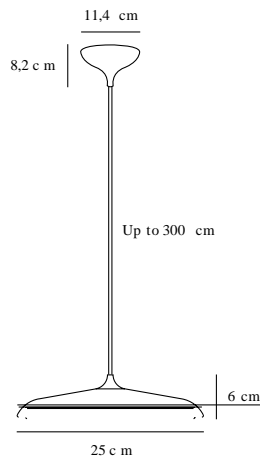

ARTIST 25 | PENDANTS/SUSPENDED LIGHTING | WHITE

83083001

Voltage (V): 230 Volt
IP degree if the fixture includes
two types of IP degree: IP20
Class (Class I, Class II, Class III):
Class 2 (Double isolated)
Lampholder type (eg, E27/E14,
etc): LED Module
Dimmerable: True

Primary material: Metal
Secondary material: Plastic
Color of the cable: White
Length of the cable (cm): 300
Is the cable replaceable: False

Color: White
Shade Diameter (cm): 25
Shade Height (cm): 6
EAN: 5701581486287
TUN: 2053049
Item Number: 83083001
Pcs Per Master Carton: 2

Sales Box Height (cm): 26
Sales Box Width(cm): 12
Sales Box Depth (cm): 26
Sales Box Volume m³ : 0.0081
Net weight of the luminaire (kg):
1.218

Useful Lumen (lm): 1000
Color Temperature (K): 2700
Ra-value : 80
Lifetime (h): 20000
Spread Angle (°) (beam angle of
luminaire): 120
Candela (cd) (for directional
lamp only): 0
Energy Class: E