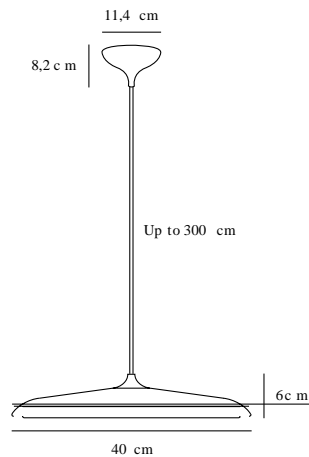

# ARTIST 40 | PENDANTS/SUSPENDED LIGHTING | WHITE

83093001

Voltage (V): 230 Volt  
IP degree if the fixture includes  
two types of IP degree: IP20  
Class (Class I, Class II, Class III):  
Class 2 (Double isolated)  
Lampholder type (eg, E27/E14,  
etc): LED Module  
Dimmerable: True

Primary material: Metal  
Secondary material: Plastic  
Color of the cable: White  
Length of the cable (cm): 300  
Is the cable replaceable: False

Color: White  
Shade Diameter (cm): 40  
Shade Height (cm): 6  
EAN: 5701581486386  
TUN: 2053052  
Item Number: 83093001  
Pcs Per Master Carton: 1

Sales Box Height (cm): 41  
Sales Box Width(cm): 12  
Sales Box Depth (cm): 41  
Sales Box Volume m<sup>3</sup> : 0.0202  
Net weight of the luminaire (kg):  
2.306

Useful Lumen (lm): 1600  
Color Temperature (K): 2700  
Ra-value : 80  
Lifetime (h): 20000  
Spread Angle (°) (beam angle of  
luminaire): 120  
Candela (cd) (for directional  
lamp only): 0  
Energy Class: E