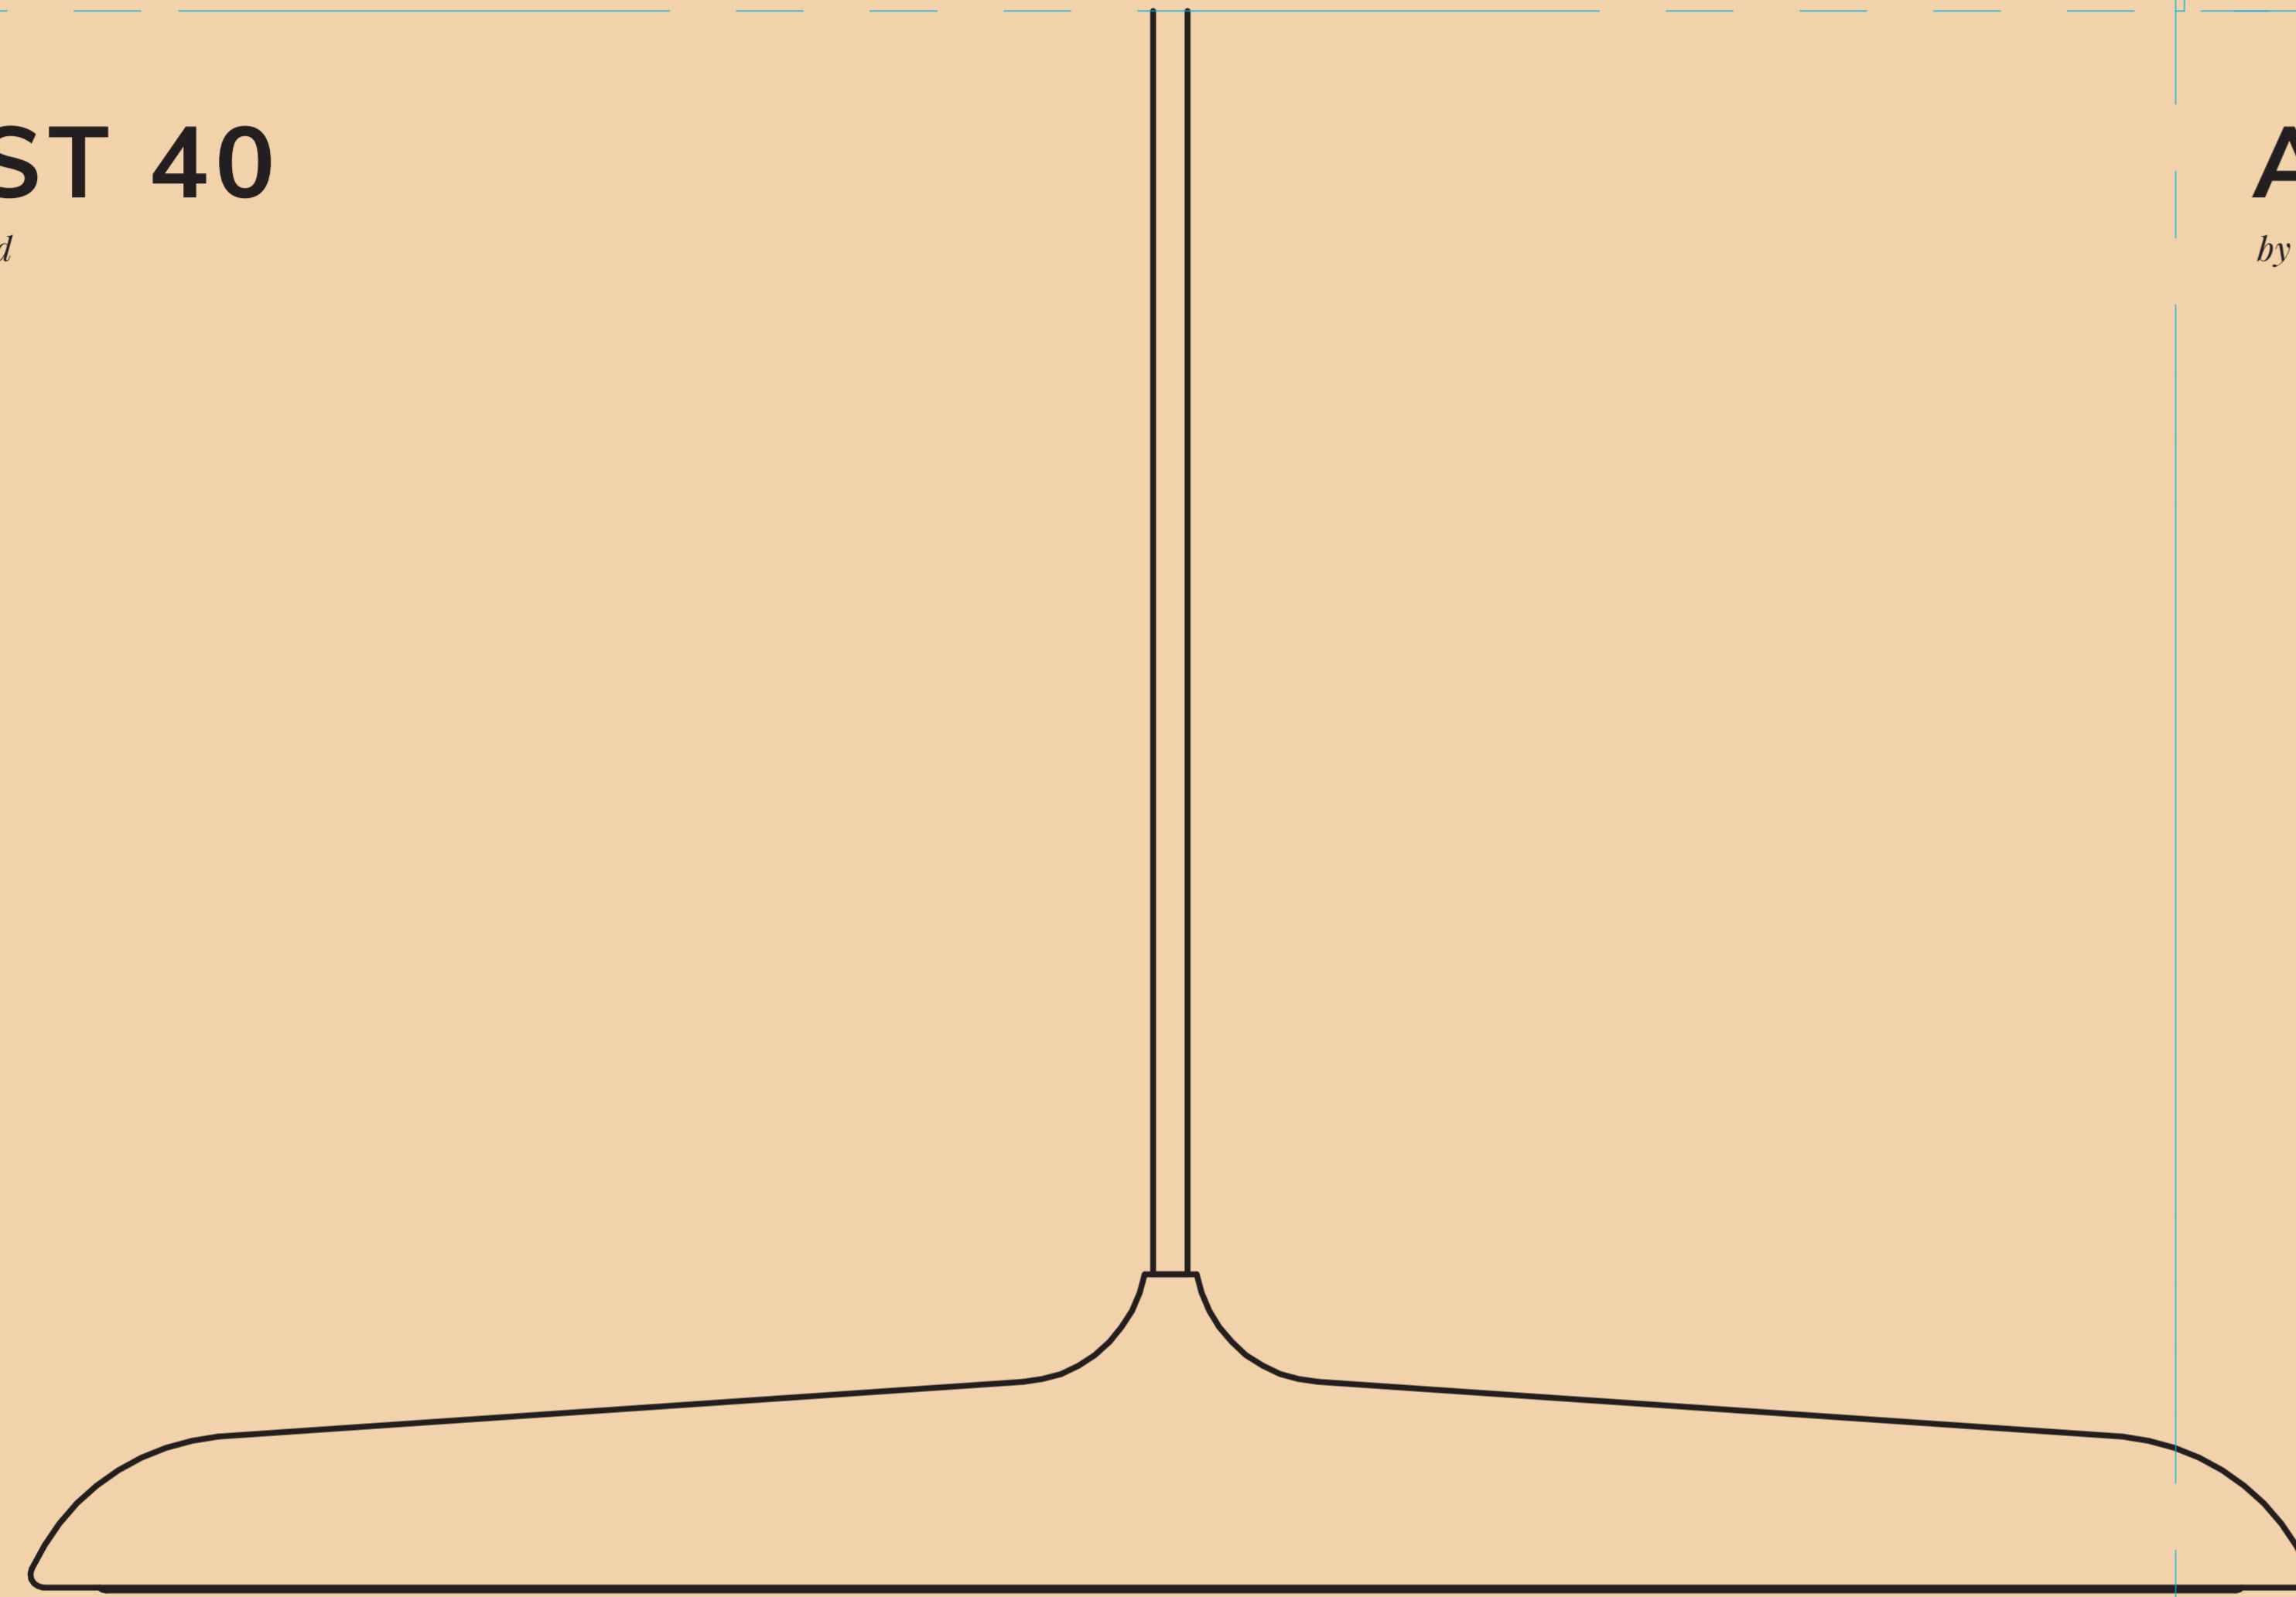

435*115*462mm

ARTIST 40

by Bonnellycke mdd

ARTIST 40

by Bonnellycke mdd

ARTIST 40

by Bonnellycke mdd

Bonnellycke mdd

26W 220-240-50/60Hz 3200lm 360°

ARTIST 40

by Bonnellycke mdd

- Item number 83093003
- Color Black
- Material Metal/Plastic
- IP class IP20, indoor use only, class II
- input voltage 220-240-50/60Hz
- Whole lamp lumen 2270lm
- Light source lumen 3200lm (360°)
- Kelvin 3000K warm white
- Colour rendering RA80
- Life hours 30000 hrs
- Cable Switch Black textile cable, 300cm non replaceable

www.dftfglobal.com

AAO 28100023 XY

Height x Width x Depth COLOR BOX(CM)	NET WEIGHT COLOR BOX(KG)
48.2 x 43.5 x 11.5	0.27
GROSS WEIGHT COLOR BOX(KG)	VOLUME COLOR BOX (CBM)
3.20	0.023