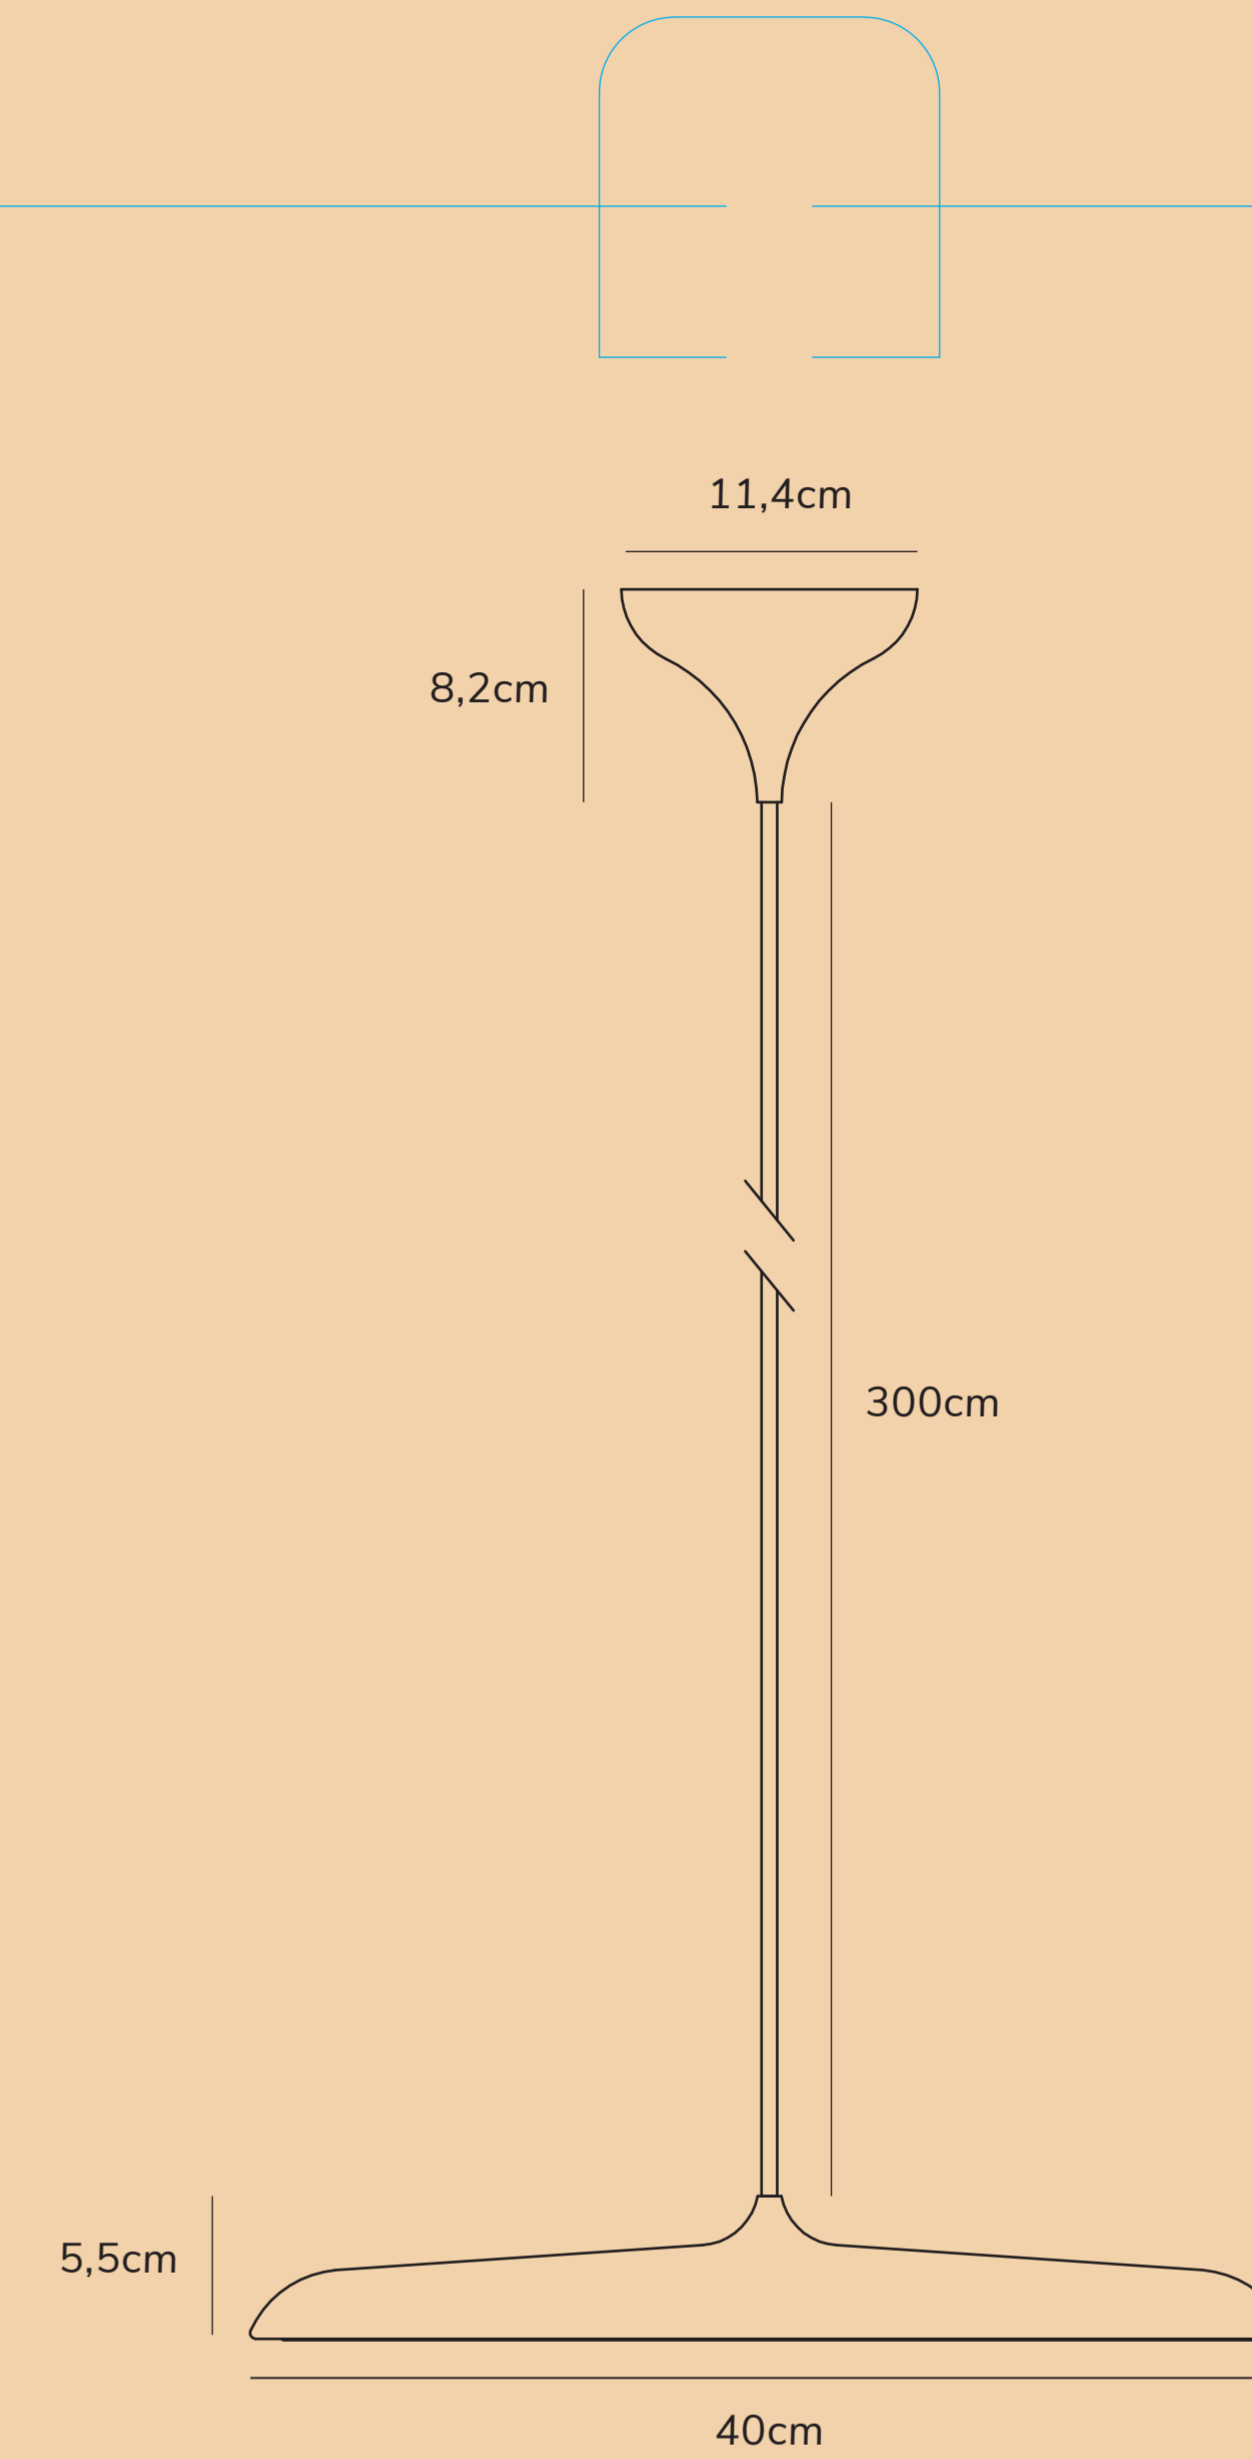

435*115*462mm

ARTIST 40

by Bonnellycke mdd

ARTIST 40

by Bonnellycke mdd

ARTIST 40

by Bonnellycke mdd

Bonnellycke mdd

26W 220-240-50/60Hz 3200lm 360°

ARTIST 40

by Bonnellycke mdd

- Item number 83093003
- Color Black
- Material Metal/Plastic
- IP class IP20, indoor use only, class II
- input voltage 220-240-50/60Hz
- Whole lamp lumen 2270lm
- Light source lumen 3200lm (360°)
- Kelvin 3000K warm white
- Colour rendering RA80
- Life hours 30000 hrs
- Cable Switch Black textile cable, 300cm non replaceable

www.dftfglobal.com

AAO 28100023 XY

Height x Width x Depth COLOR BOX(CM)	NET WEIGHT COLOR BOX(KG)
48.2 x 43.5 x 11.5	0.27
GROSS WEIGHT COLOR BOX(KG)	VOLUME COLOR BOX (CBM)
3.20	0.023