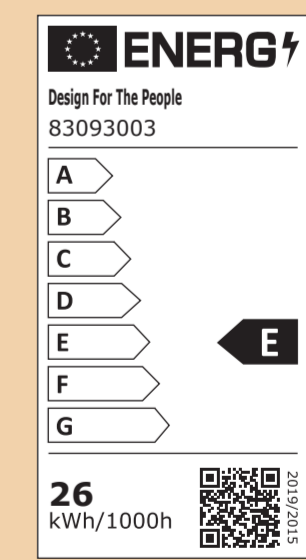

www.dftfglobal.com