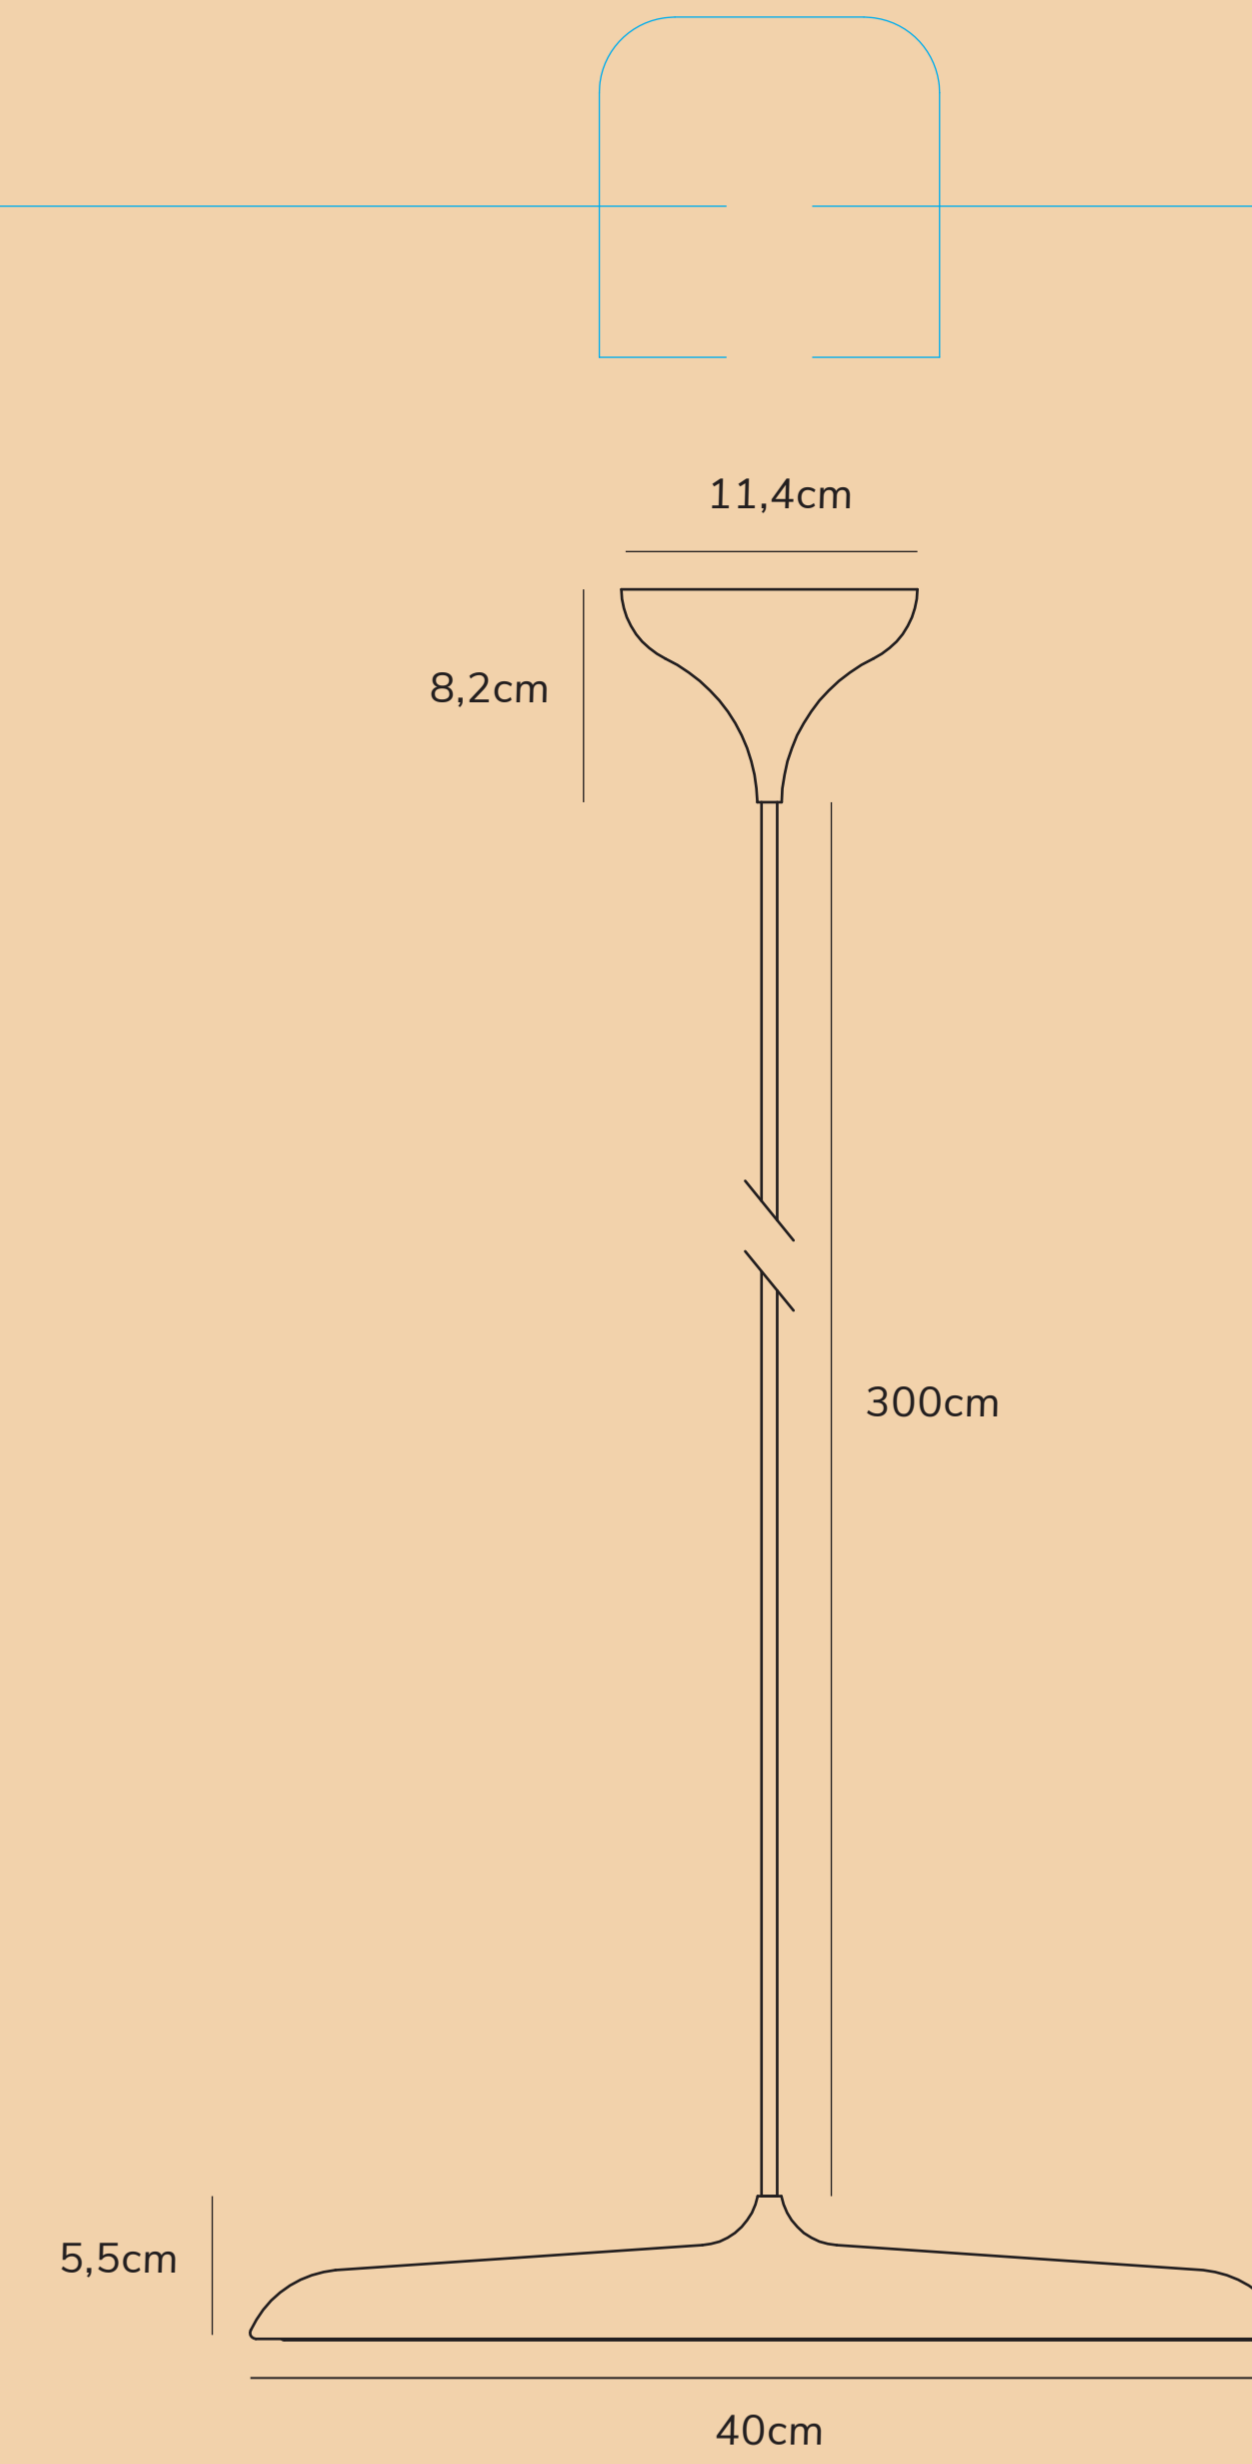

435*115*462mm

ARTIST 40

by Bonnellycke mdd

ARTIST 40

by Bonnellycke mdd

ARTIST 40

by Bonnellycke mdd

Bonnellycke mdd

E

26W 220-240-50/60Hz 3200lm 360°

ARTIST 40

by Bonnellycke mdd

- **Item number** 83093009
- **Color** Beige
- **Material** Metal/Plastic
- **IP class** IP20, indoor use only, class II
- **input voltage** 220-240-50/60Hz
- **Whole lamp lumen** 2270lm
- **Light source lumen** 3200lm (360°)
- **Kelvin** 3000K warm white
- **Colour rendering** RA80
- **Life hours** 30000 hrs
- **Cable Switch** Beige textile cable, 300cm non replaceable

www.dftpglobal.com

Height x Width x Depth COLOR BOX(CM)	NET WEIGHT COLOR BOX(KG)
48.2 x 43.5 x 11.5	0.27
GROSS WEIGHT COLOR BOX(KG)	VOLUME COLOR BOX (CBM)
3.20	0.023

AA00612023 XY