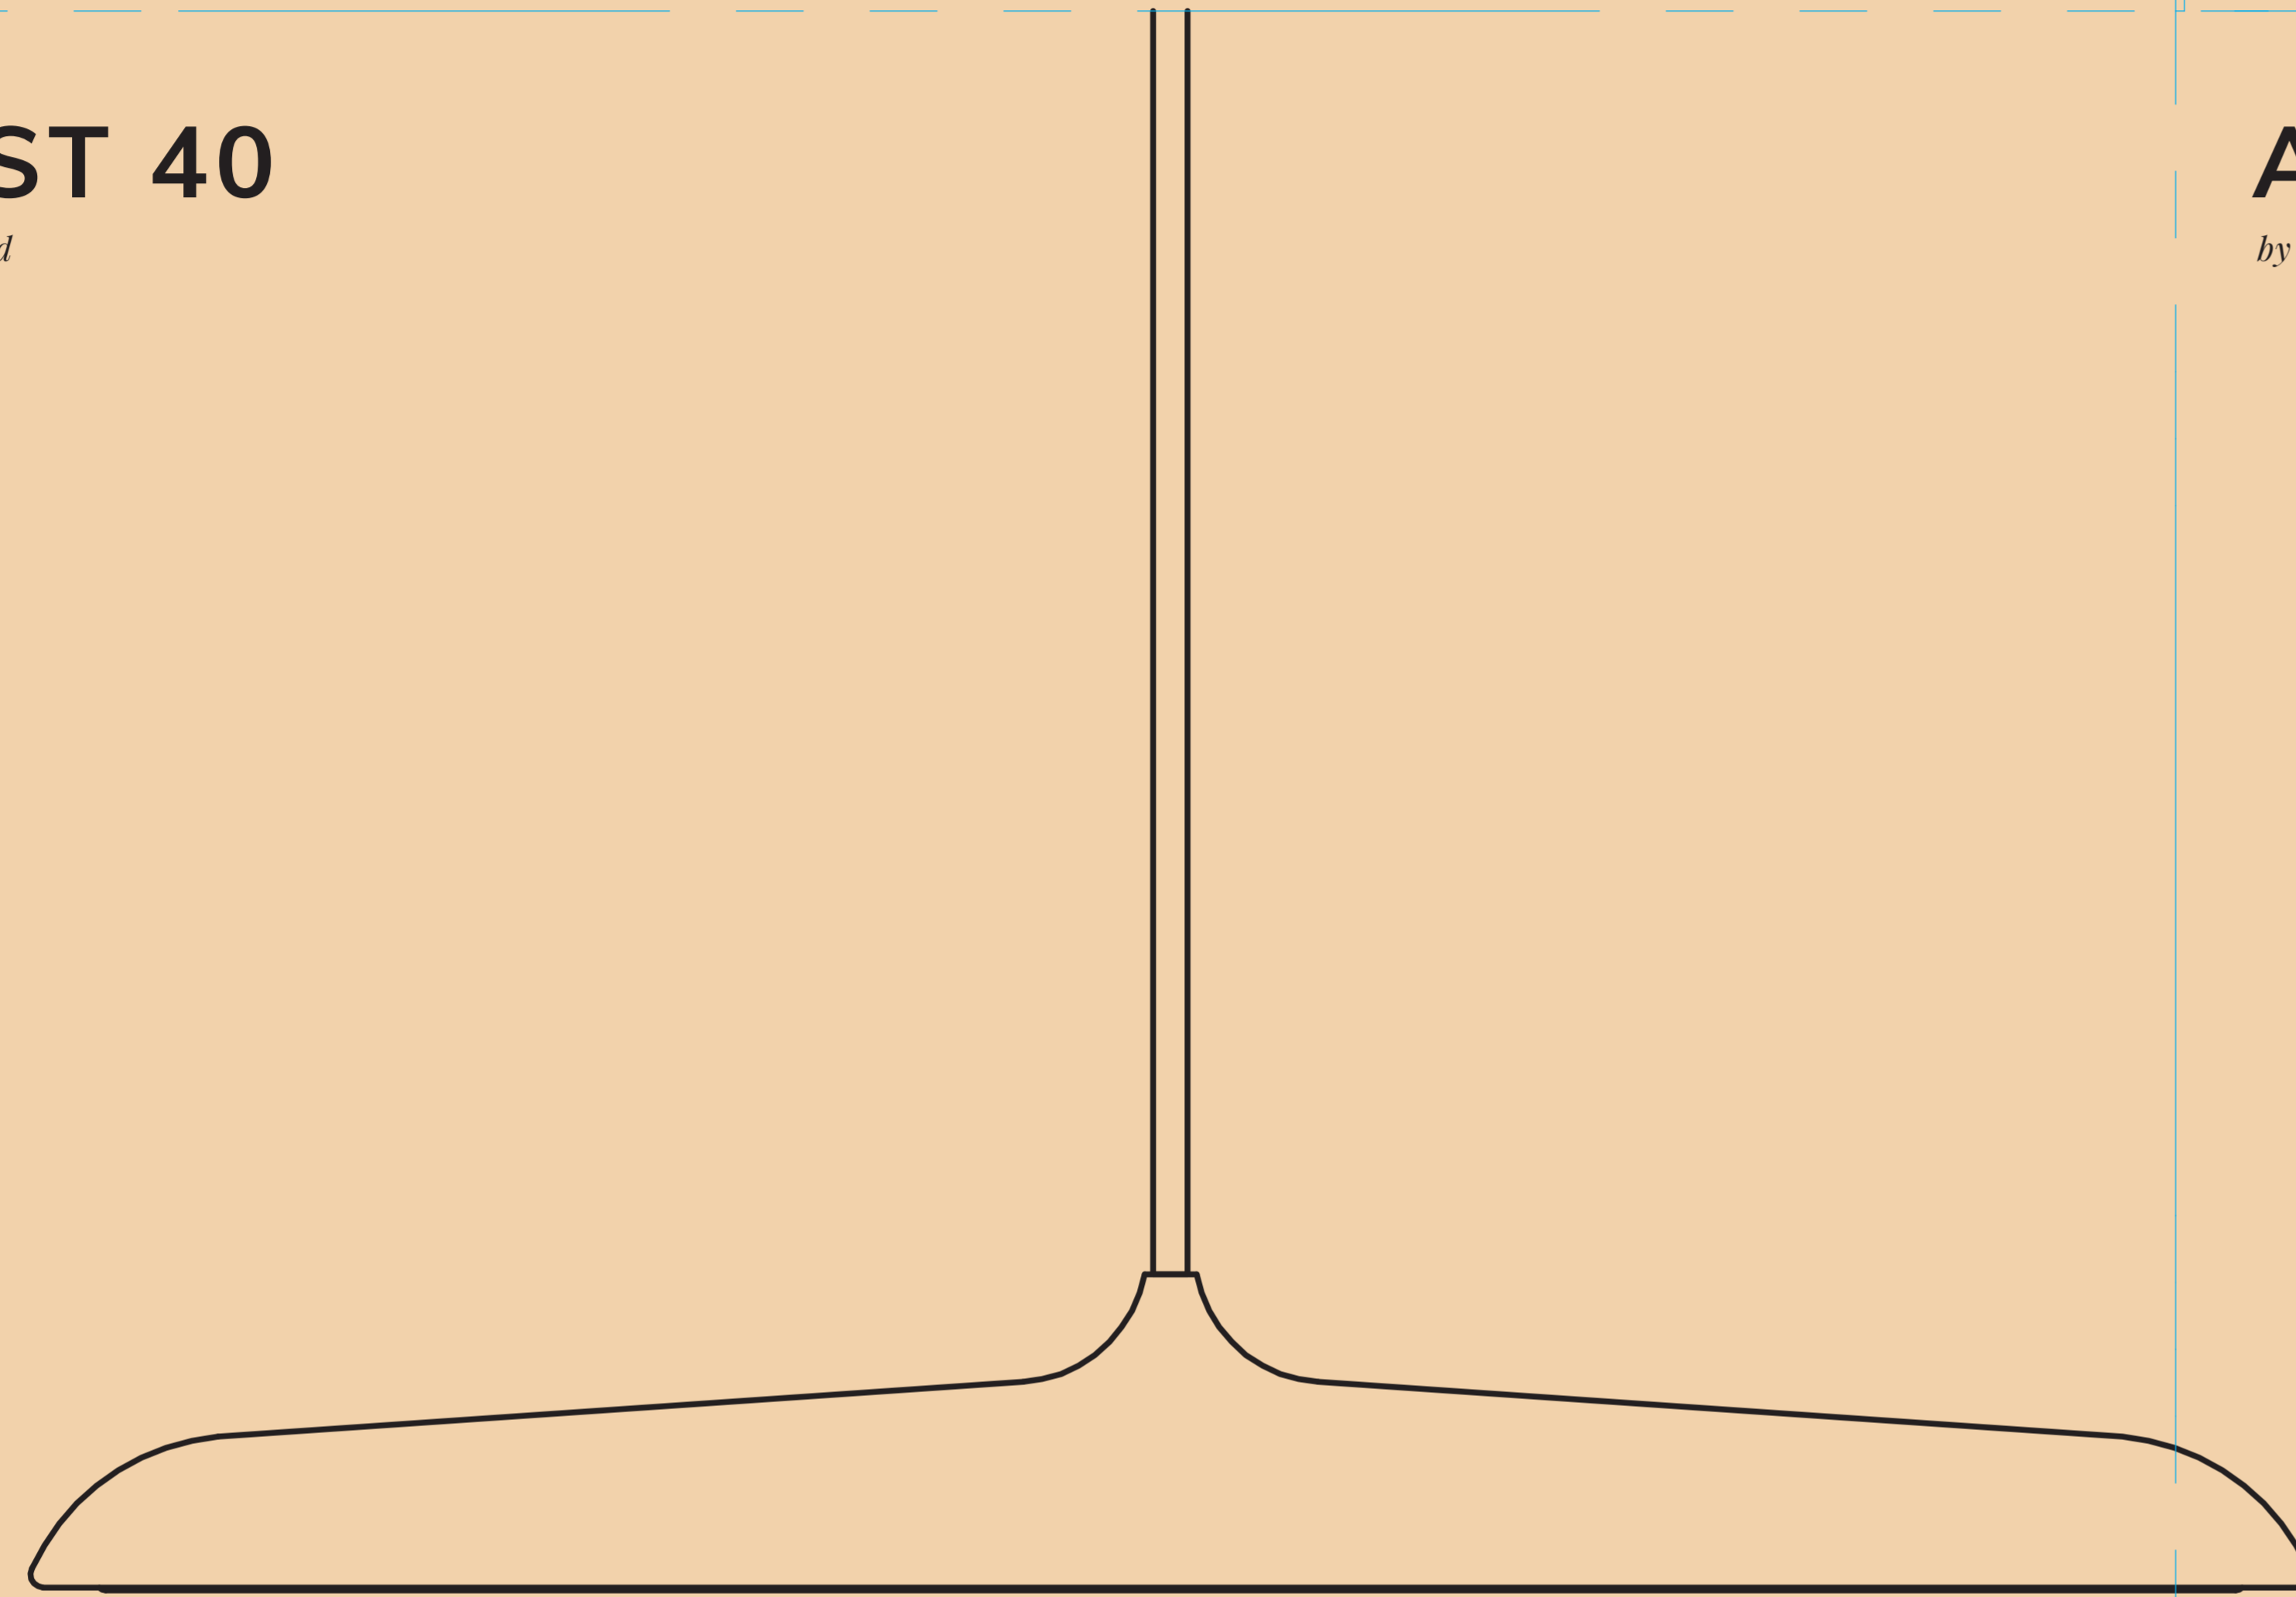

435*115*462mm

ARTIST 40

by Bonnellycke mdd

ARTIST 40

by Bonnellycke mdd

ARTIST 40

by Bonnellycke mdd

Bonnellycke mdd

E

26W 220-240-50/60Hz 3200lm 360°

ARTIST 40

by Bonnellycke mdd

- **Item number** 83093009
- **Color** Beige
- **Material** Metal/Plastic
- **IP class** IP20, indoor use only, class II
- **input voltage** 220-240-50/60Hz
- **Whole lamp lumen** 2270lm
- **Light source lumen** 3200lm (360°)
- **Kelvin** 3000K warm white
- **Colour rendering** RA80
- **Life hours** 30000 hrs
- **Cable Switch** Beige textile cable, 300cm non replaceable

www.dftpglobal.com

Height x Width x Depth COLOR BOX(CM)	NET WEIGHT COLOR BOX(KG)
48.2 x 43.5 x 11.5	0.27
GROSS WEIGHT COLOR BOX(KG)	VOLUME COLOR BOX (CBM)
3.20	0.023

AA00612023 XY