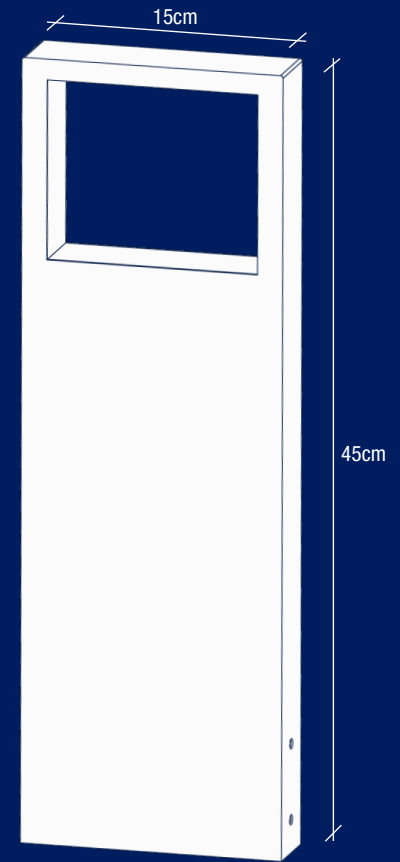

210
LUMEN

5
YEAR LED
GUARANTEE

LED
5W

AVON

by nordlux®

Suitable for Outdoor use
Features

nordlux®

nordlux®