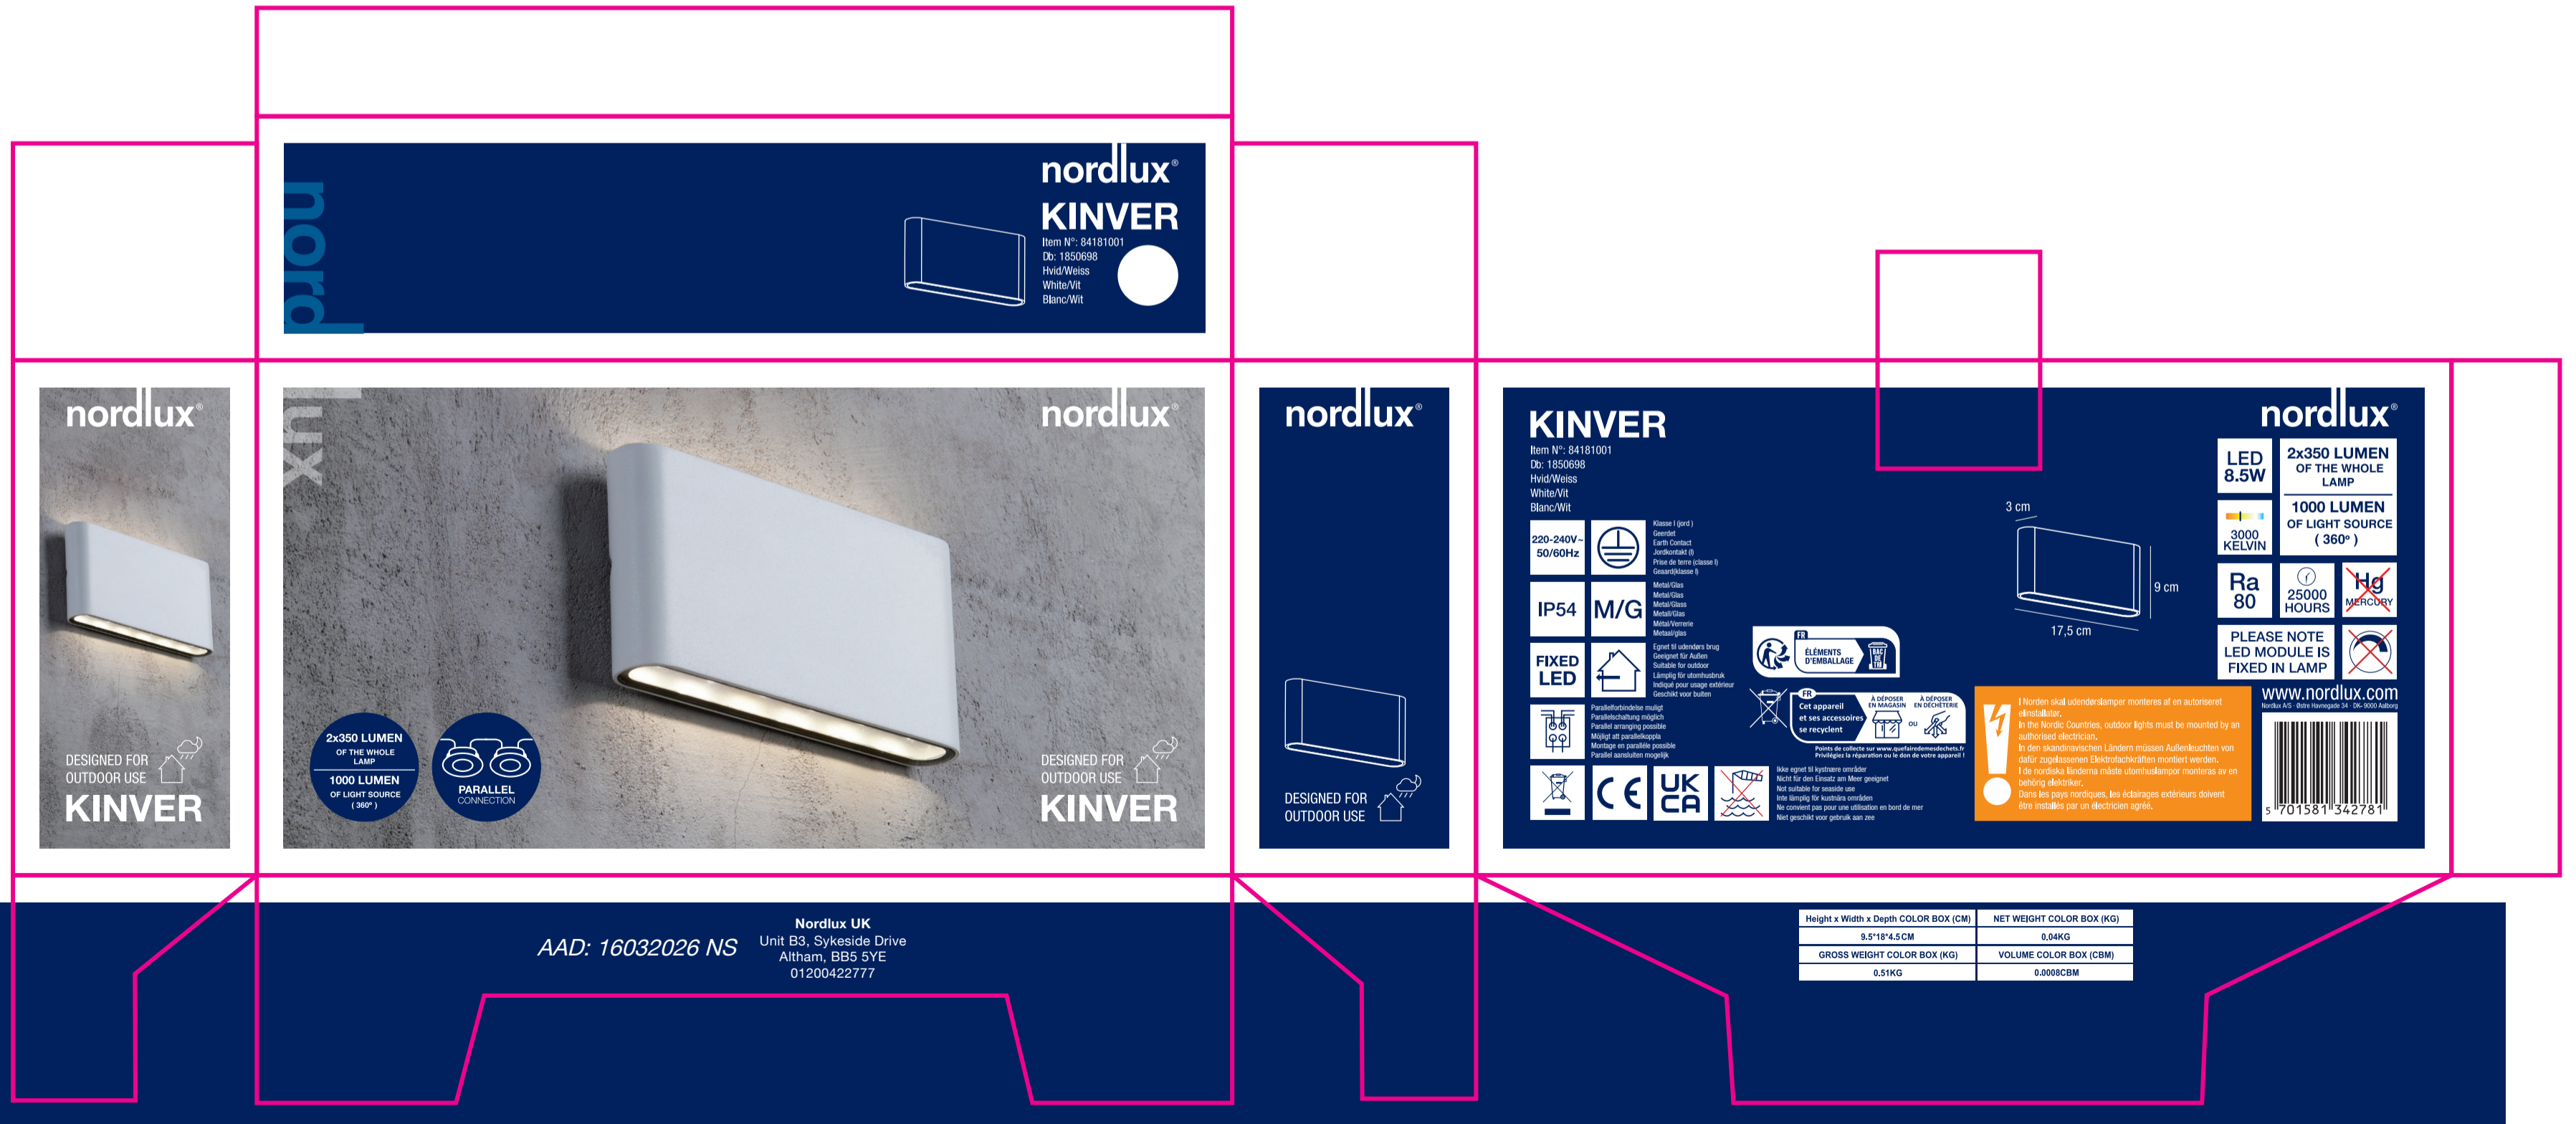

180x45x95mm
PANTONE 2767 C

nordlux®
KINVER
Item N°: 84181001
Dc: 1850698
Hvid/Weiss
White/Vit
Blanco/Weit

nordlux®
DESIGNED FOR
OUTDOOR USE
KINVER

nordlux®

2x350 LUMEN
OF THE WHOLE
LAMP

1000 LUMEN
OF LIGHT SOURCE
(360°)

PARALLEL
CONNECTION

DESIGNED FOR
OUTDOOR USE
KINVER

nordlux®

DESIGNED FOR
OUTDOOR USE

KINVER
Item N°: 84181001
Dc: 1850698
Hvid/Weiss
White/Vit
Blanco/Weit

220-240V-
50/60Hz

IP54

FIXED
LED

3 cm
9 cm
17,5 cm

LED
8.5W

2x350 LUMEN
OF THE WHOLE
LAMP

1000 LUMEN
OF LIGHT SOURCE
(360°)

3000
KELVIN

Ra
80

25000
HOURS

PLEASE NOTE
LED MODULE IS
FIXED IN LAMP