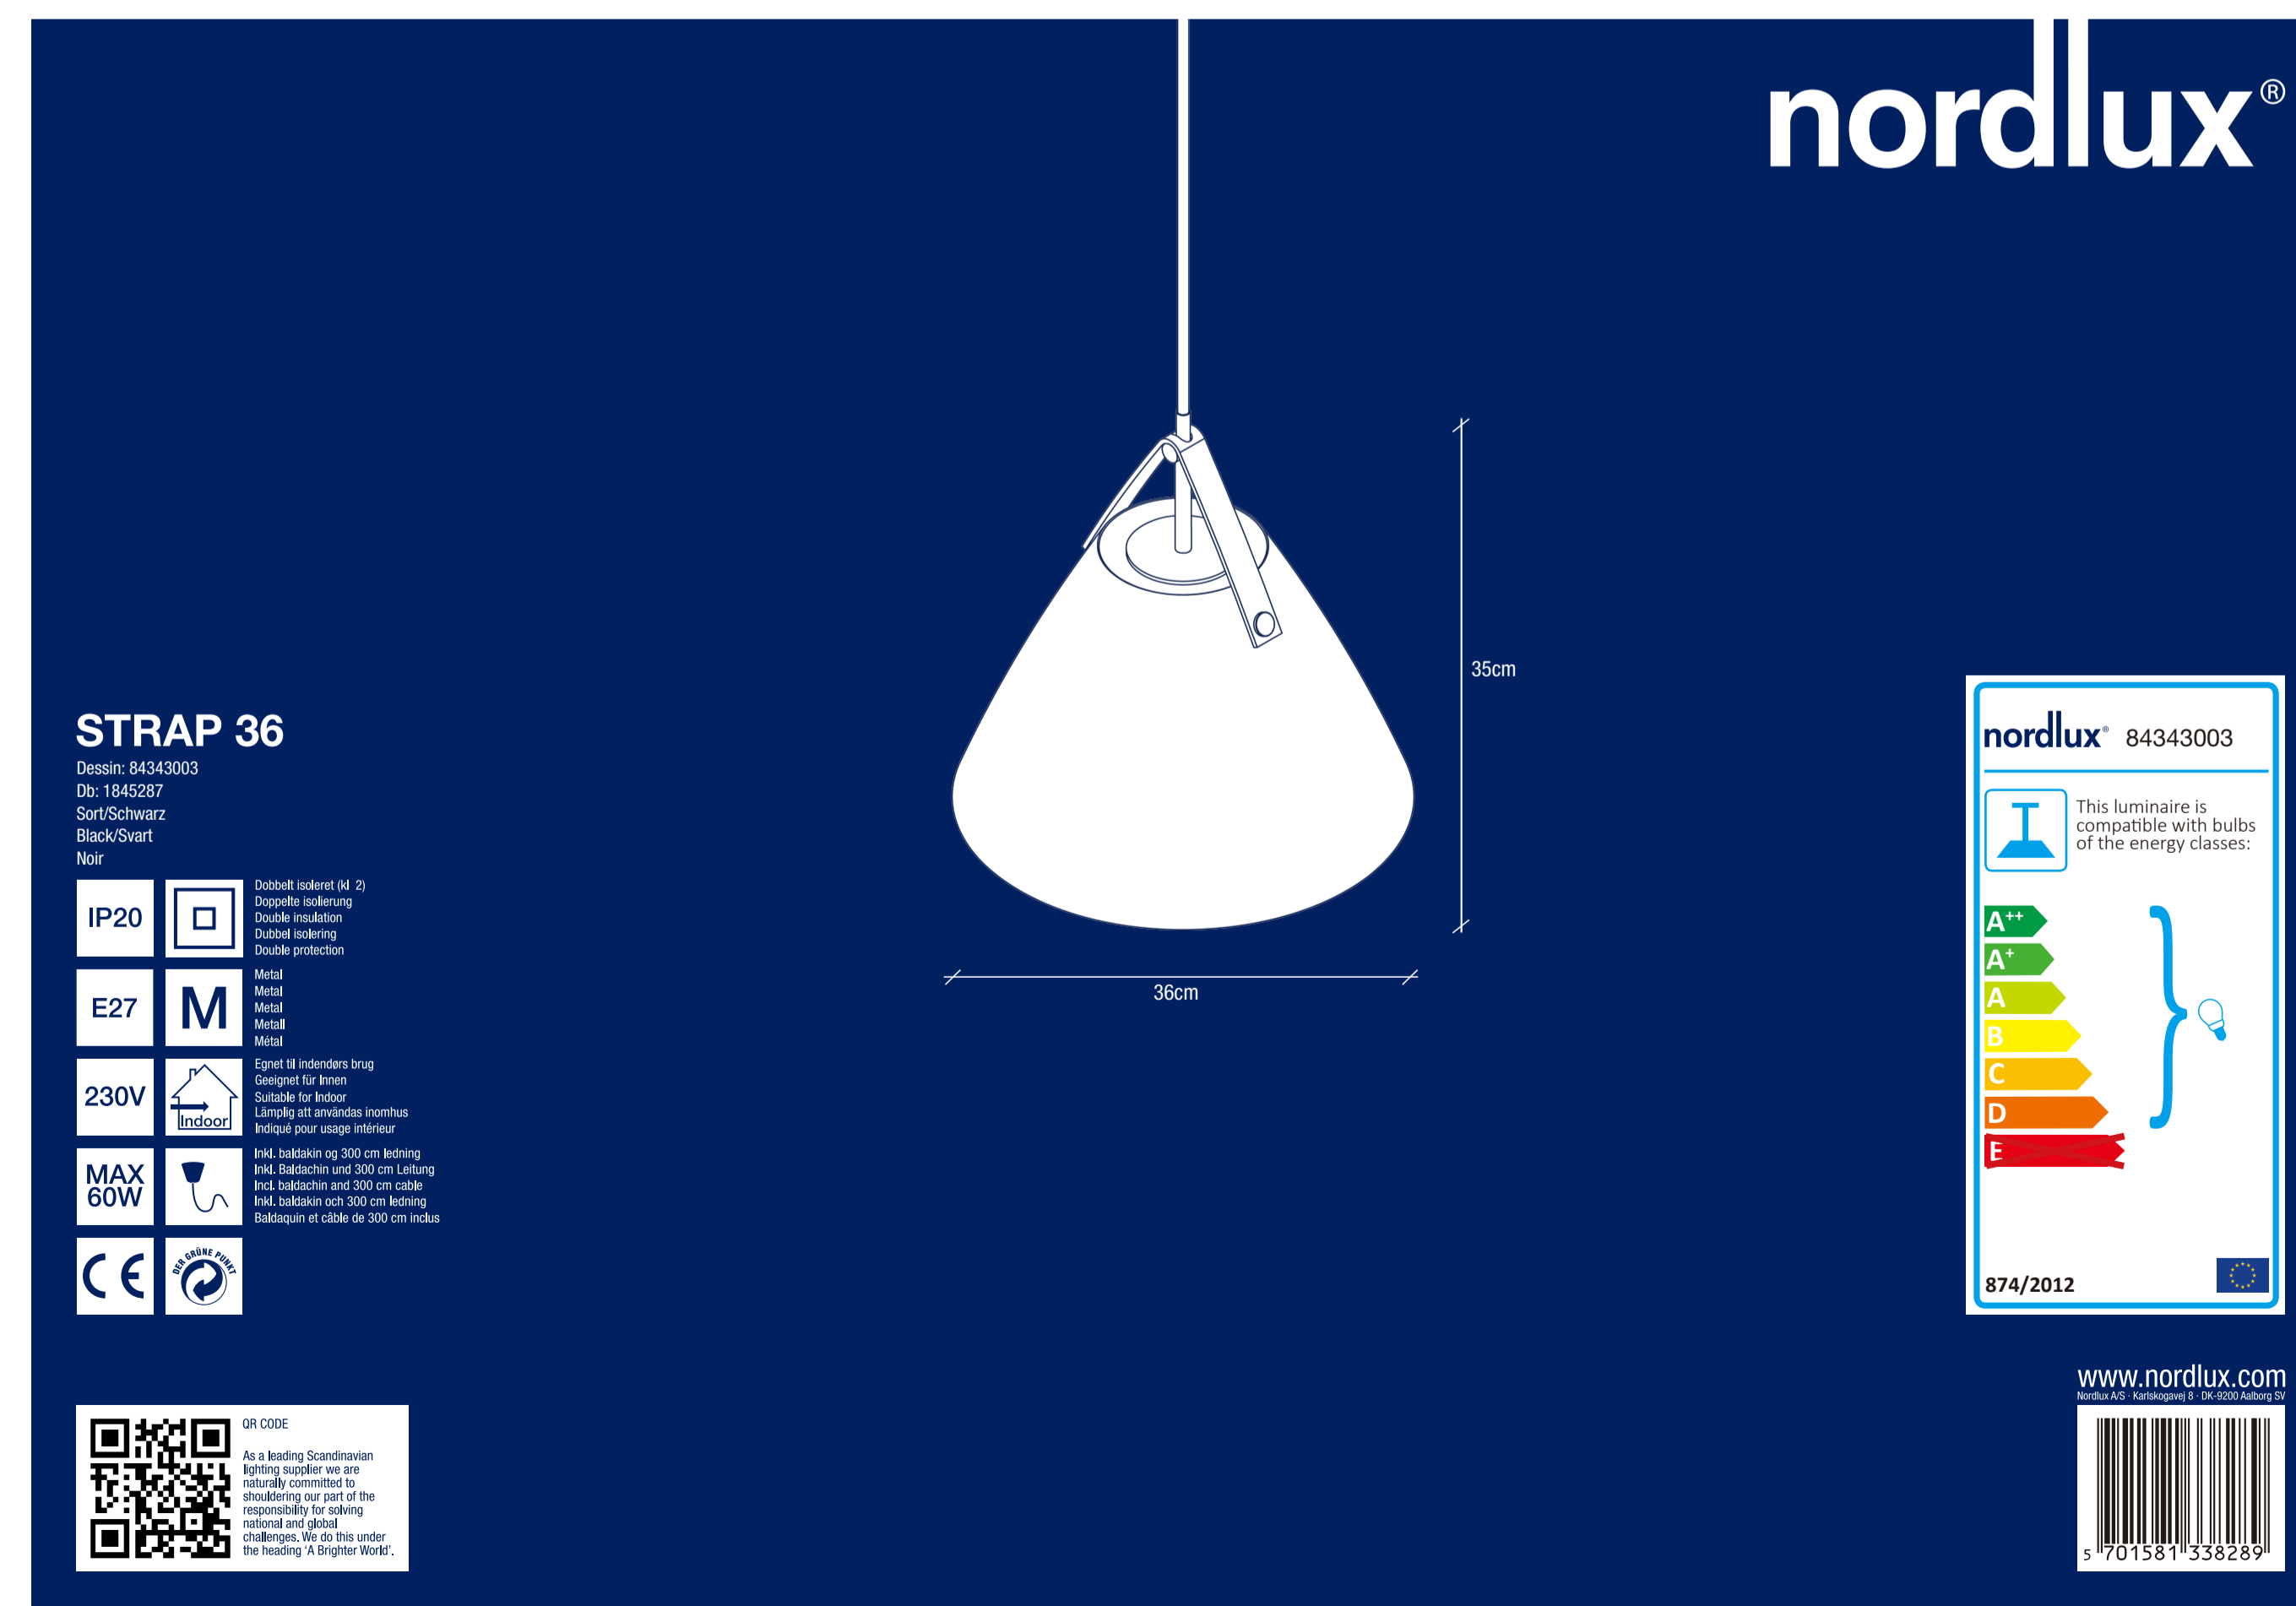

nordlux®

- **IP20** Indoor use only
- **E27** Standard Edison screw base
- **230V** Standard household voltage
- **MAX 60W** Maximum power consumption
- **CE** CE mark

nordlux® 84343003

This luminaire is compatible with bulbs of the energy classes:

A++
A+
A
B
C
D
E
F

874/2012