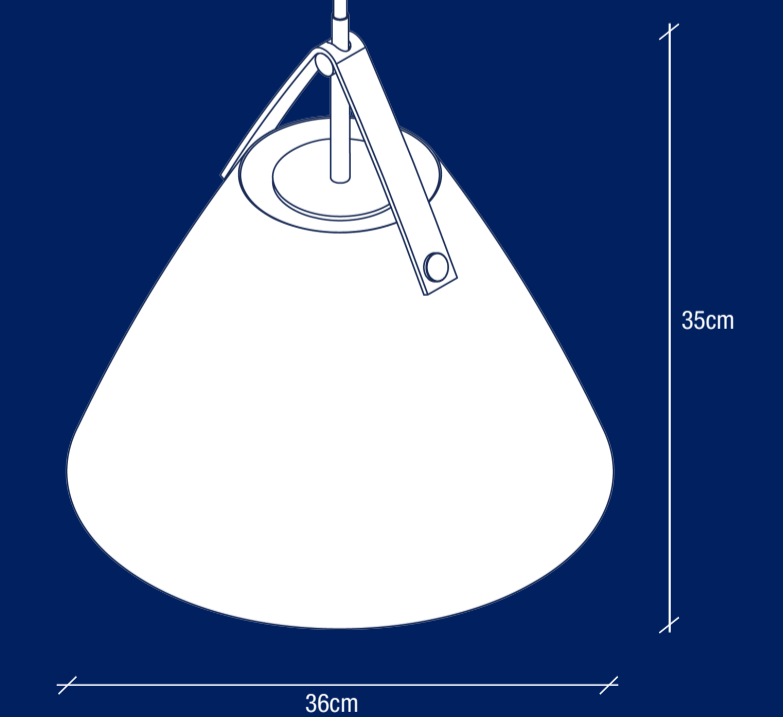

nordlux® 84343003

This luminaire is compatible with bulbs of the energy classes:

A++
A+
A
B
C
D
E
F

874/2012