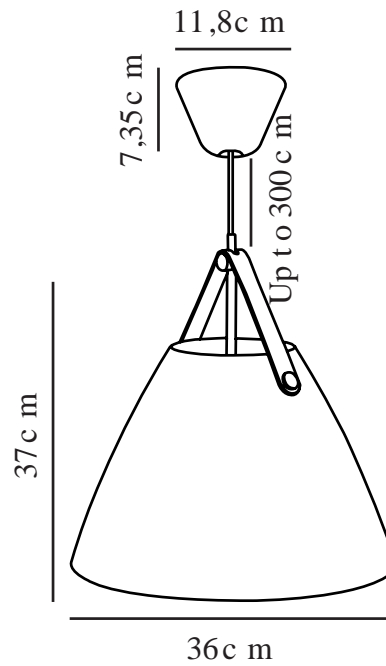

STRAP 36 | PENDANT | SAND

84343008

Voltage (V): 220-240 Volt
IP degree: IP20
Maximum bulb wattage (W): 40W
Class (Class 1, Class 2, Class 3):
Class 2 (Double isolated)
Socket type: E27
Dimmerable: Yes with compatible
bulb
Parallel connection: False

Colour: Sand
Height (cm): 37
Shade Diameter (cm): 36
Lenght (cm): 36
EAN: 5704924024184
Item Number: 84343008

Pcs Per Master Carton: 2
Sales Box Height (cm): 27
Sales Box Width(cm): 38
Sales Box Depth (cm): 38
Sales Box Volume m³ : 0.039
Product net weight (kg): 1.593

Primary material: Metal
Secondary material: Faux Leather
Colour of the cable: White
Length of the cable (cm): 300
Surface material of the cable:
Textile
Is the cable replaceable: False

- Mixed materials – metal and imitation leather • Industrial look • Nordic style
- Buttons in burnished brass • Incl. black and neutral coloured strap