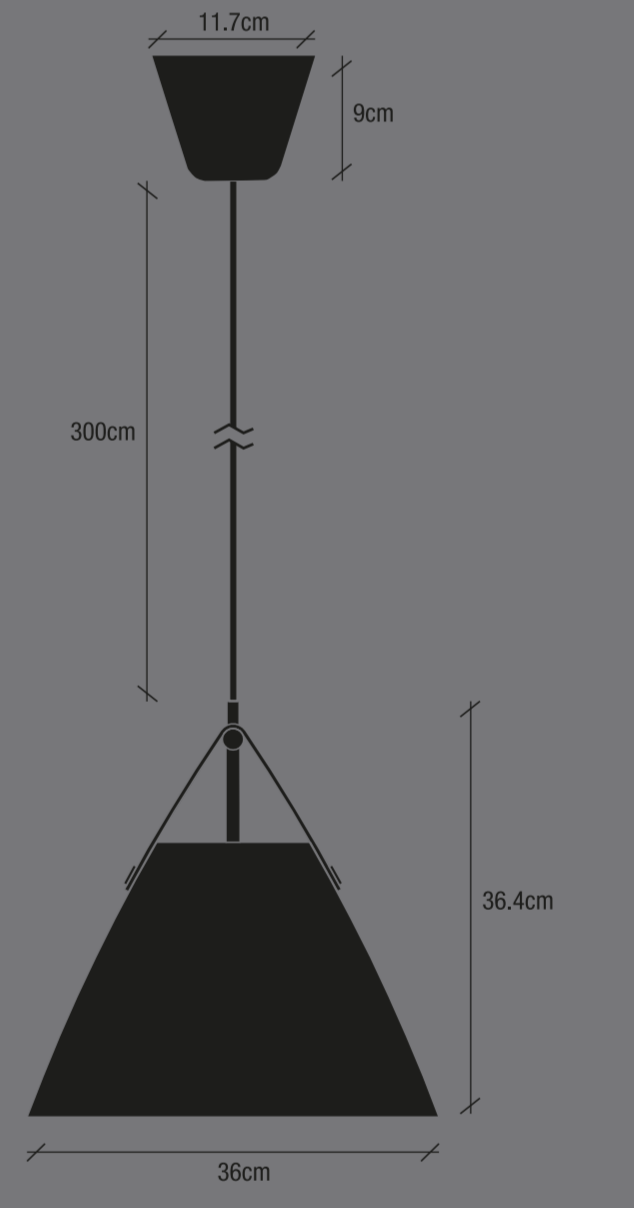

design
for the
people
noodur