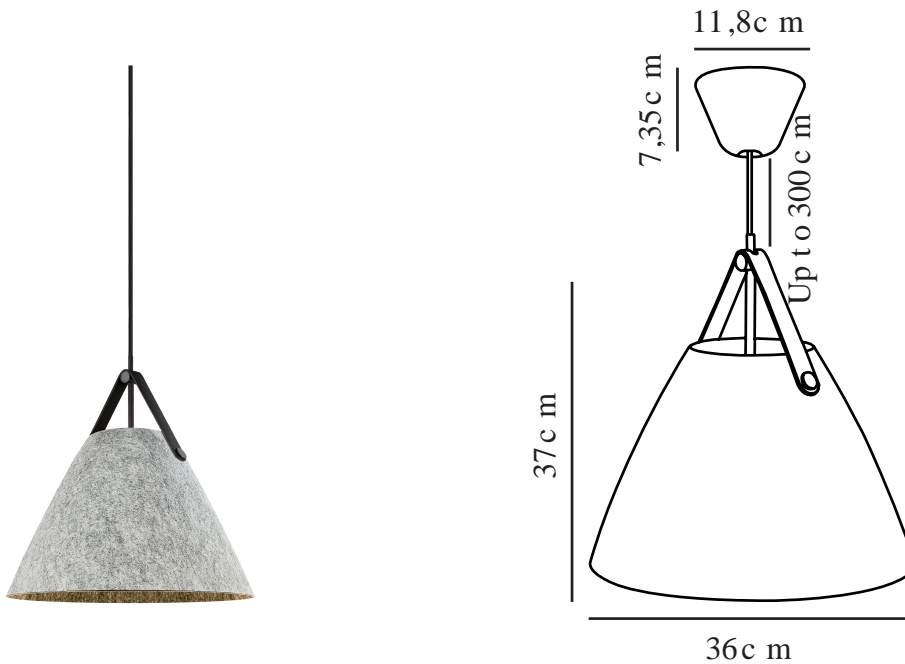

STRAP 36 | PENDANT | LIGHT GREY

84343010

Voltage (V): 220-240 Volt
IP degree: IP20
Maximum bulb wattage (W): 40W
Class (Class 1, Class 2, Class 3):
Class 2 (Double isolated)
Socket type: E27
Dimmerable: Yes with compatible
bulb
Parallel connection: False

Colour: Light grey
Height (cm): 37
Shade Diameter (cm): 36
Length (cm): 36
EAN: 5704924024160
Item Number: 84343010

Pcs Per Master Carton: 2
Sales Box Height (cm): 27
Sales Box Width(cm): 38
Sales Box Depth (cm): 38
Sales Box Volume m³ : 0.039
Product net weight (kg): 0.835

Primary material: Felt
Secondary material: Metal
Colour of the cable: Black
Length of the cable (cm): 300
Surface material of the cable:
Textile
Is the cable replaceable: False

- Mixed materials – felt, metal and imitation leather • Industrial look
- Nordic style • Incl. black and neutral coloured strap