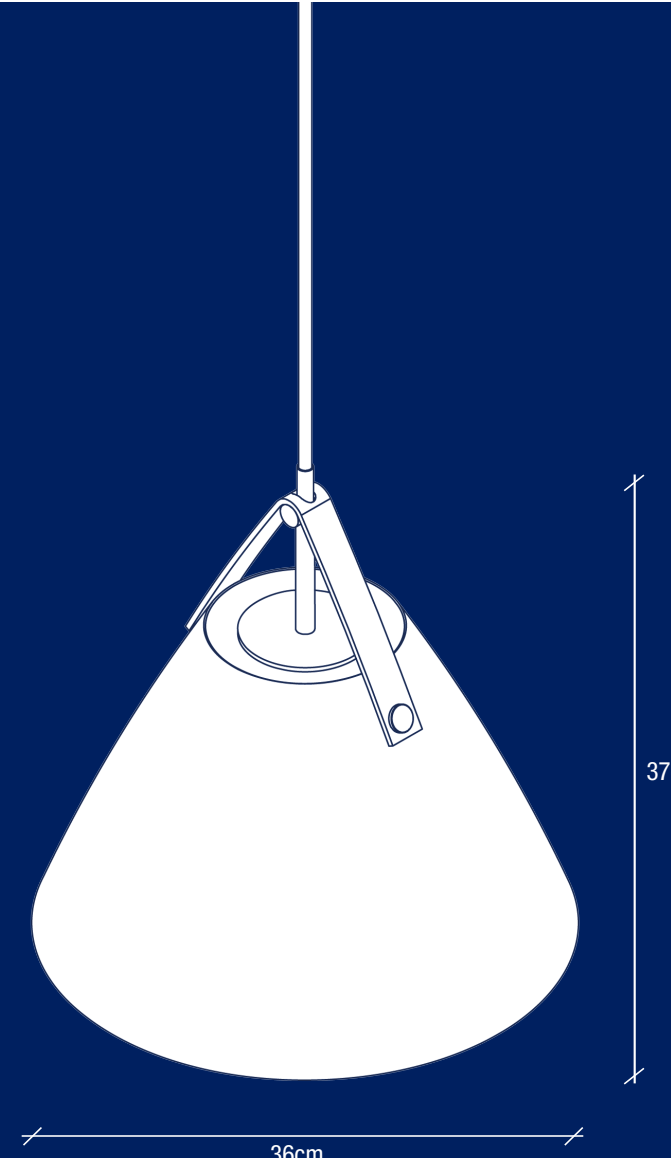

STRAP 36

nordlux®