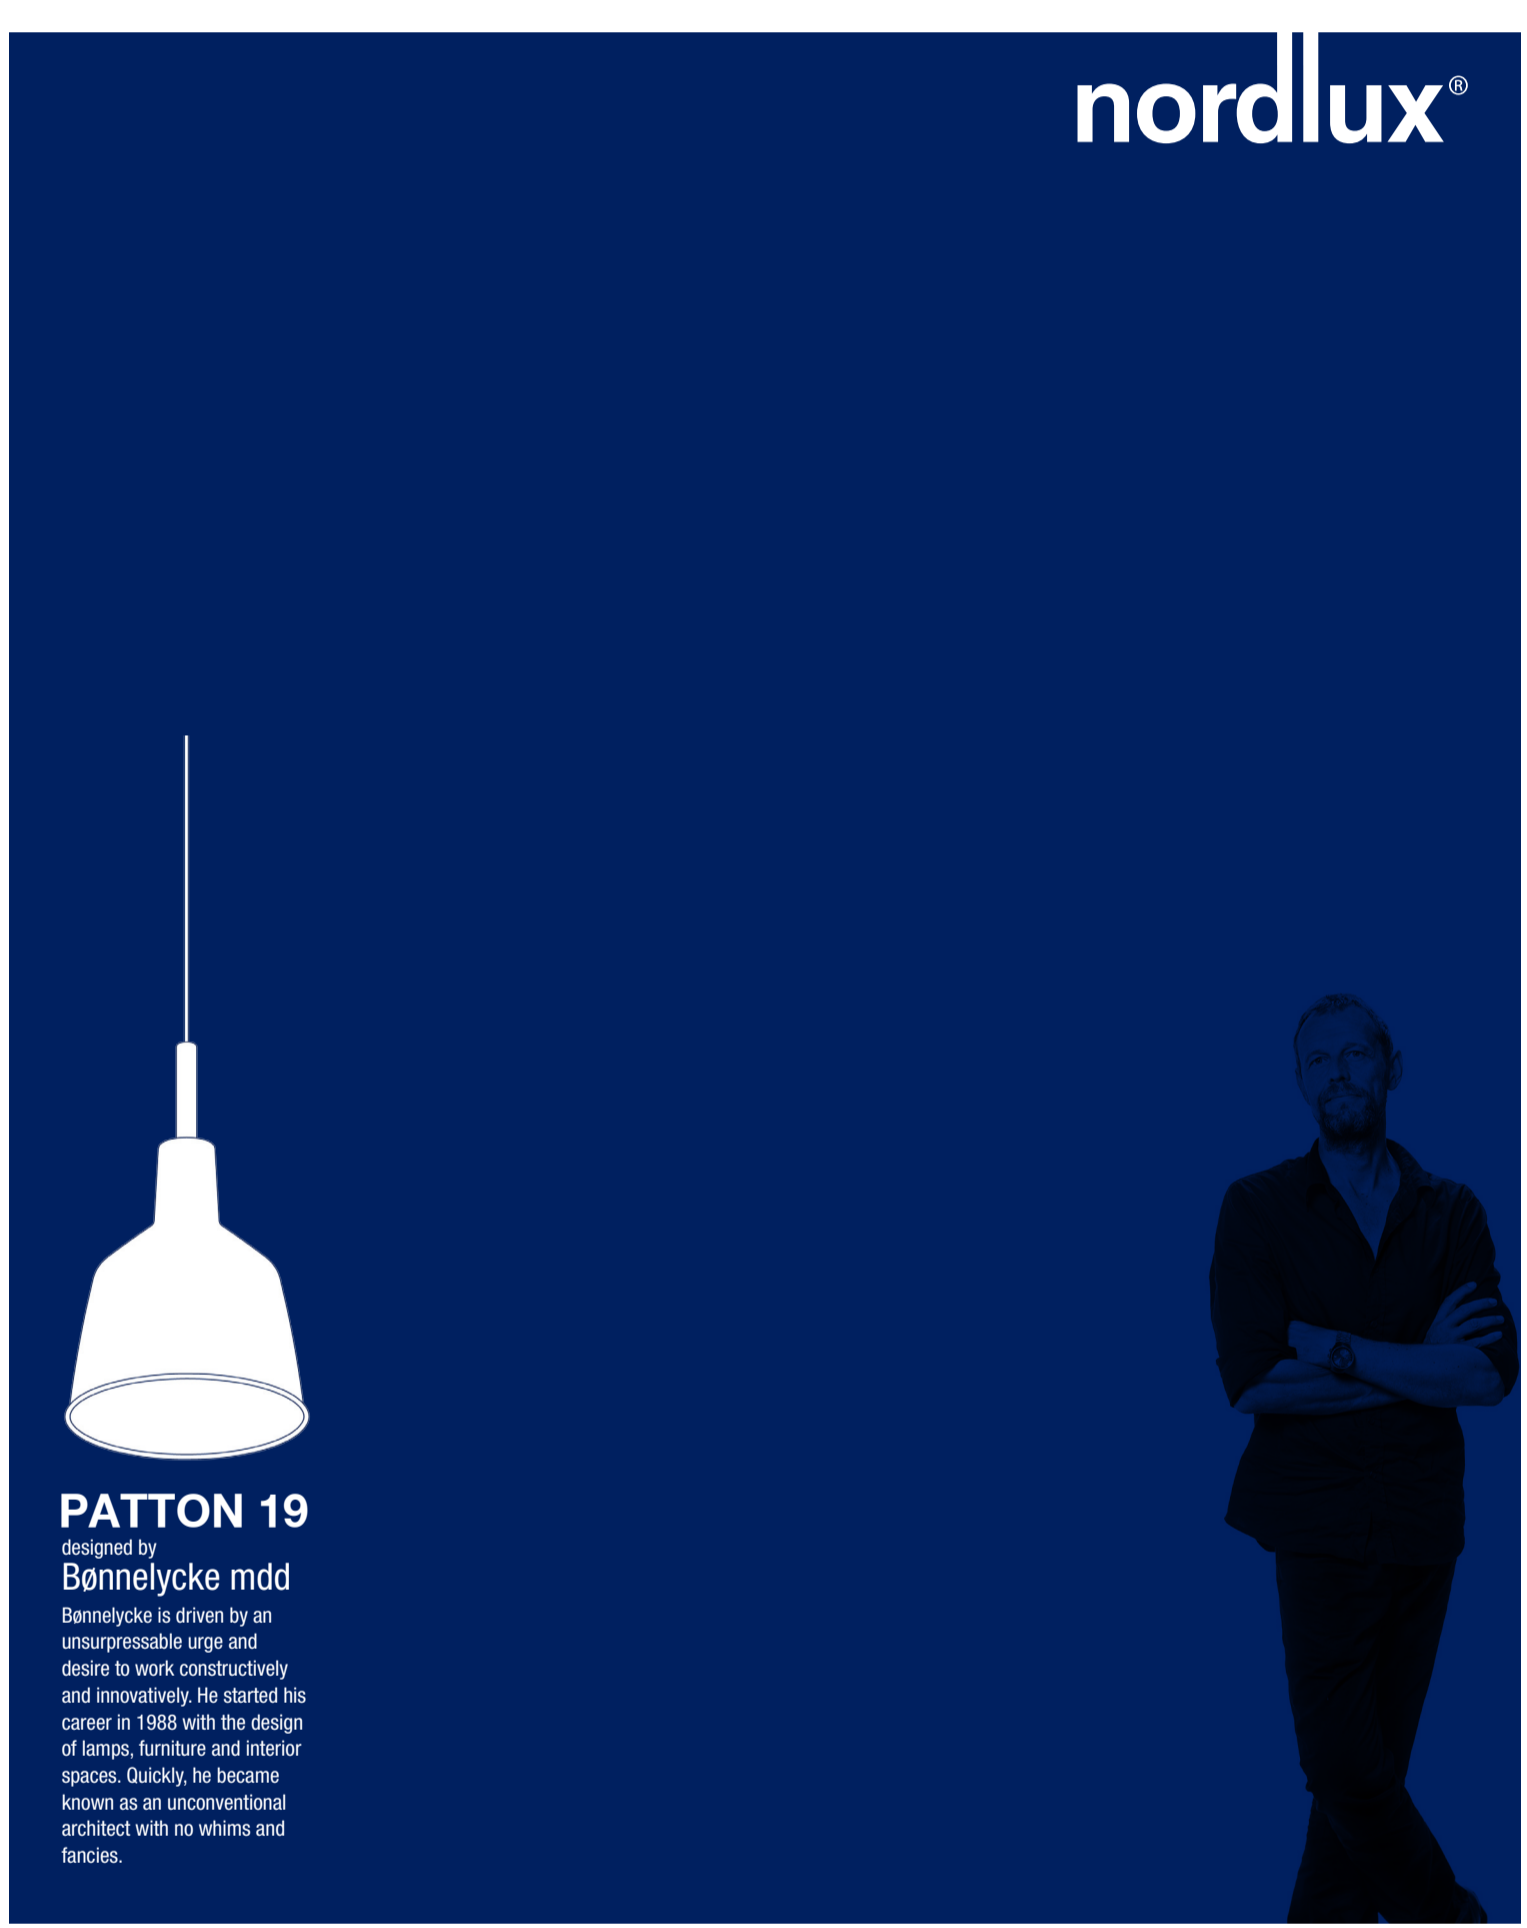

nordlux®

PATTON 19
Dessin: 84453001
Di: 1845295
Hvid/Weiss
White/Vit
Blanc

E27	M/P	Miscel Plastic Miscel Kunststoff Miscel Plastic material Miscel Plastic
MAX 15W		Glødsikret material (A 2) Doppelt Isolerung Doppelt Isolation Doppelt Isolerung Doppelt protection
IP20		Light is not visible from outside for better design for better interior with minimalist aesthetics
230V		230V, bulb base up to 230 cm height 230V, bulb base and 300 cm height 230V, bulb base and 300 cm height 230V, bulb base and 300 cm height
CE		

874/2012

nordlux® 84453001
This luminaire is compatible with bulbs of the energy classes:
A++
A+
A
B
C
D
E
F

www.nordlux.com
701581-339365