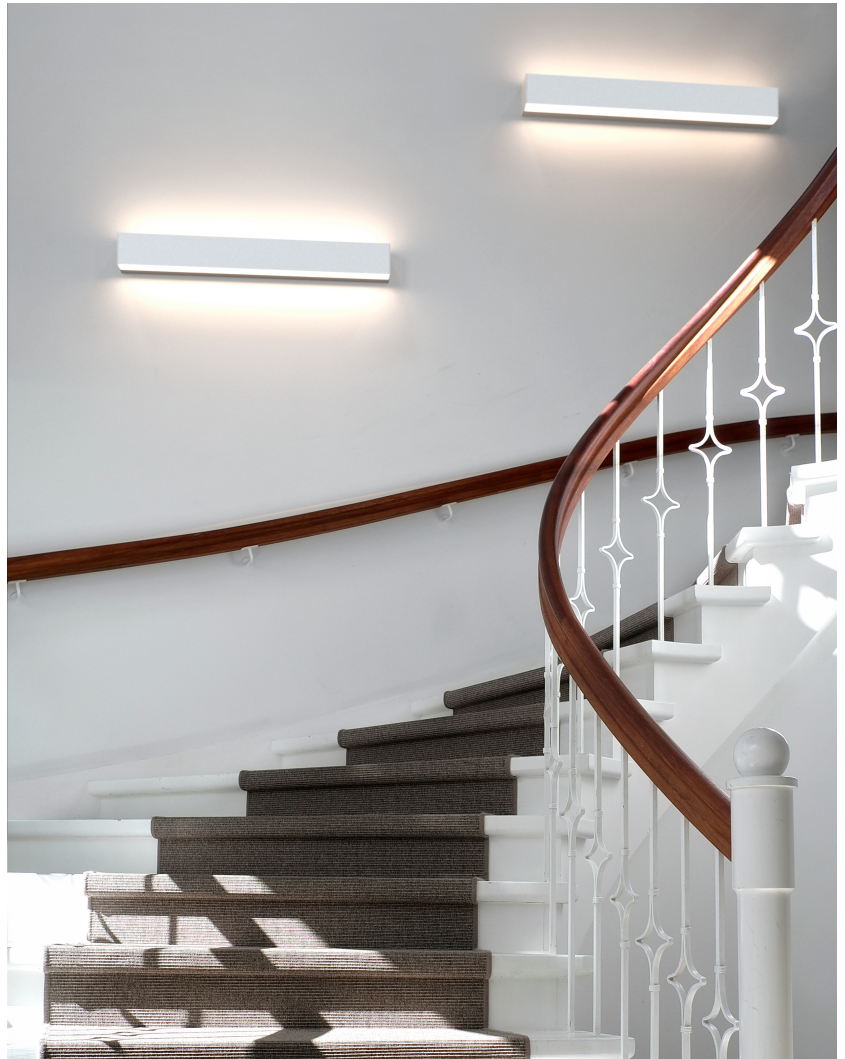

IP S16 | BATH LIGHTING | WHITE

84531001

nordlux®

Voltage (V): 230 Volt
IP degree if the fixture includes
two types of IP degree: IP44
Class (Class I, Class II, Class III):
Class 2 (Double isolated)
Lampholder type (eg, E27/E14,
etc): LED Module
Dimmerable: True

Primary material: Metal
Secondary material: Plastic

Color: White
Height (cm): 7
Length (cm): 59.5
Projection (cm): 6

EAN: 5701581340985
TUN: 1845305
Item Number: 84531001
Pcs Per Master Carton: 3

Sales Box Height (cm): 62
Sales Box Width(cm): 15
Sales Box Depth (cm): 12
Sales Box Volume m³ : 0.0112
Net weight of the luminaire (kg):
1.42

Useful Lumen (lm): 1100
Color Temperature (K): 3000
Ra-value : 80
Lifetime (h): 20000
Spread Angle (°) (beam angle of
luminaire): 120
Candela (cd) (for directional
lamp only): 0

- Up & down light effect 450-650lm • Stepless dimmable 0-100% by wall dimmer excl.
- Also ideal to install in other indoor rooms • Up & down light effect 450-650lm

A good solution in the bathroom can also be a great choice for other rooms. IP S16 is created for bathroom use and can therefore withstand moisture and water. The long shade sends a genuine ocean of light down onto the selected area of focus, whether it is in the bathroom, over the kitchen table or placing focus on your favourite painting in the living room – why not use wet-room light in the rest of the house? With the included linkage you can even extend the IP S16 indefinitely, so if a six-metre-long wall light is your desire, then the IP S16 is the solution. Design by Bønnelycke MDD.