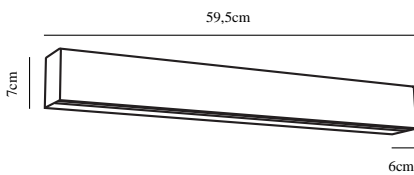

IP S16 | BATH LIGHTING | WHITE

84531001

nordlux®

Voltage (V): 230 Volt
IP degree if the fixture includes
two types of IP degree: IP44
Class (Class I, Class II, Class III):
Class 2 (Double isolated)
Lampholder type (eg, E27/E14,
etc): LED Module
Dimmerable: True

Primary material: Metal
Secondary material: Plastic

Color: White
Height (cm): 7
Length (cm): 59.5
Projection (cm): 6

EAN: 5701581340985
TUN: 1845305
Item Number: 84531001
Pcs Per Master Carton: 3

Sales Box Height (cm): 62
Sales Box Width(cm): 15
Sales Box Depth (cm): 12
Sales Box Volume m³ : 0.0112
Net weight of the luminaire (kg):
1.42

Useful Lumen (lm): 1100
Color Temperature (K): 3000
Ra-value : 80
Lifetime (h): 20000
Spread Angle (°) (beam angle of
luminaire): 120
Candela (cd) (for directional
lamp only): 0

- Up & down light effect 450-650lm • Stepless dimmable 0-100% by wall dimmer excl.
- Also ideal to install in other indoor rooms • Up & down light effect 450-650lm