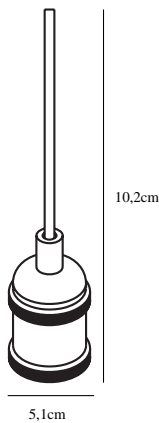

# AVRA | PENDANTS/SUSPENDED LIGHTING | CHROME

nordlux®

84800033

Voltage (V): 230 Volt  
IP degree if the fixture includes  
two types of IP degree: IP20  
Maximum compatible bulb  
wattage (W): 60W  
Class (Class I, Class II, Class III):  
Class 2 (Double isolated)  
Lampholder type (eg, E27/E14,  
etc): E27  
Dimmerable: Yes with compatible  
bulb

Primary material: Metal  
Color of the cable: Black  
Length of the cable (cm): 200  
Is the cable replaceable: False

Color: Chrome

Height (cm): 10.2

EAN: 5701581345980

TUN: 1850662

Item Number: 84800033

Pcs Per Master Carton: 3

Sales Box Height (cm): 10

Sales Box Width(cm): 12

Sales Box Depth (cm): 15

Sales Box Volume m<sup>3</sup> : 0.0018

Net weight of the luminaire (kg):  
0.22

• Industrial style • Industrial style

A suspension pendant in patinated look from the Avra series. Avra is suitable for all interiors, and comes with a black fabric cord that provides an elegant finish on the suspension. Used without a shade with a large decorative bulb, it is ideal for many locations, including the hallway or in groups above the dining table.