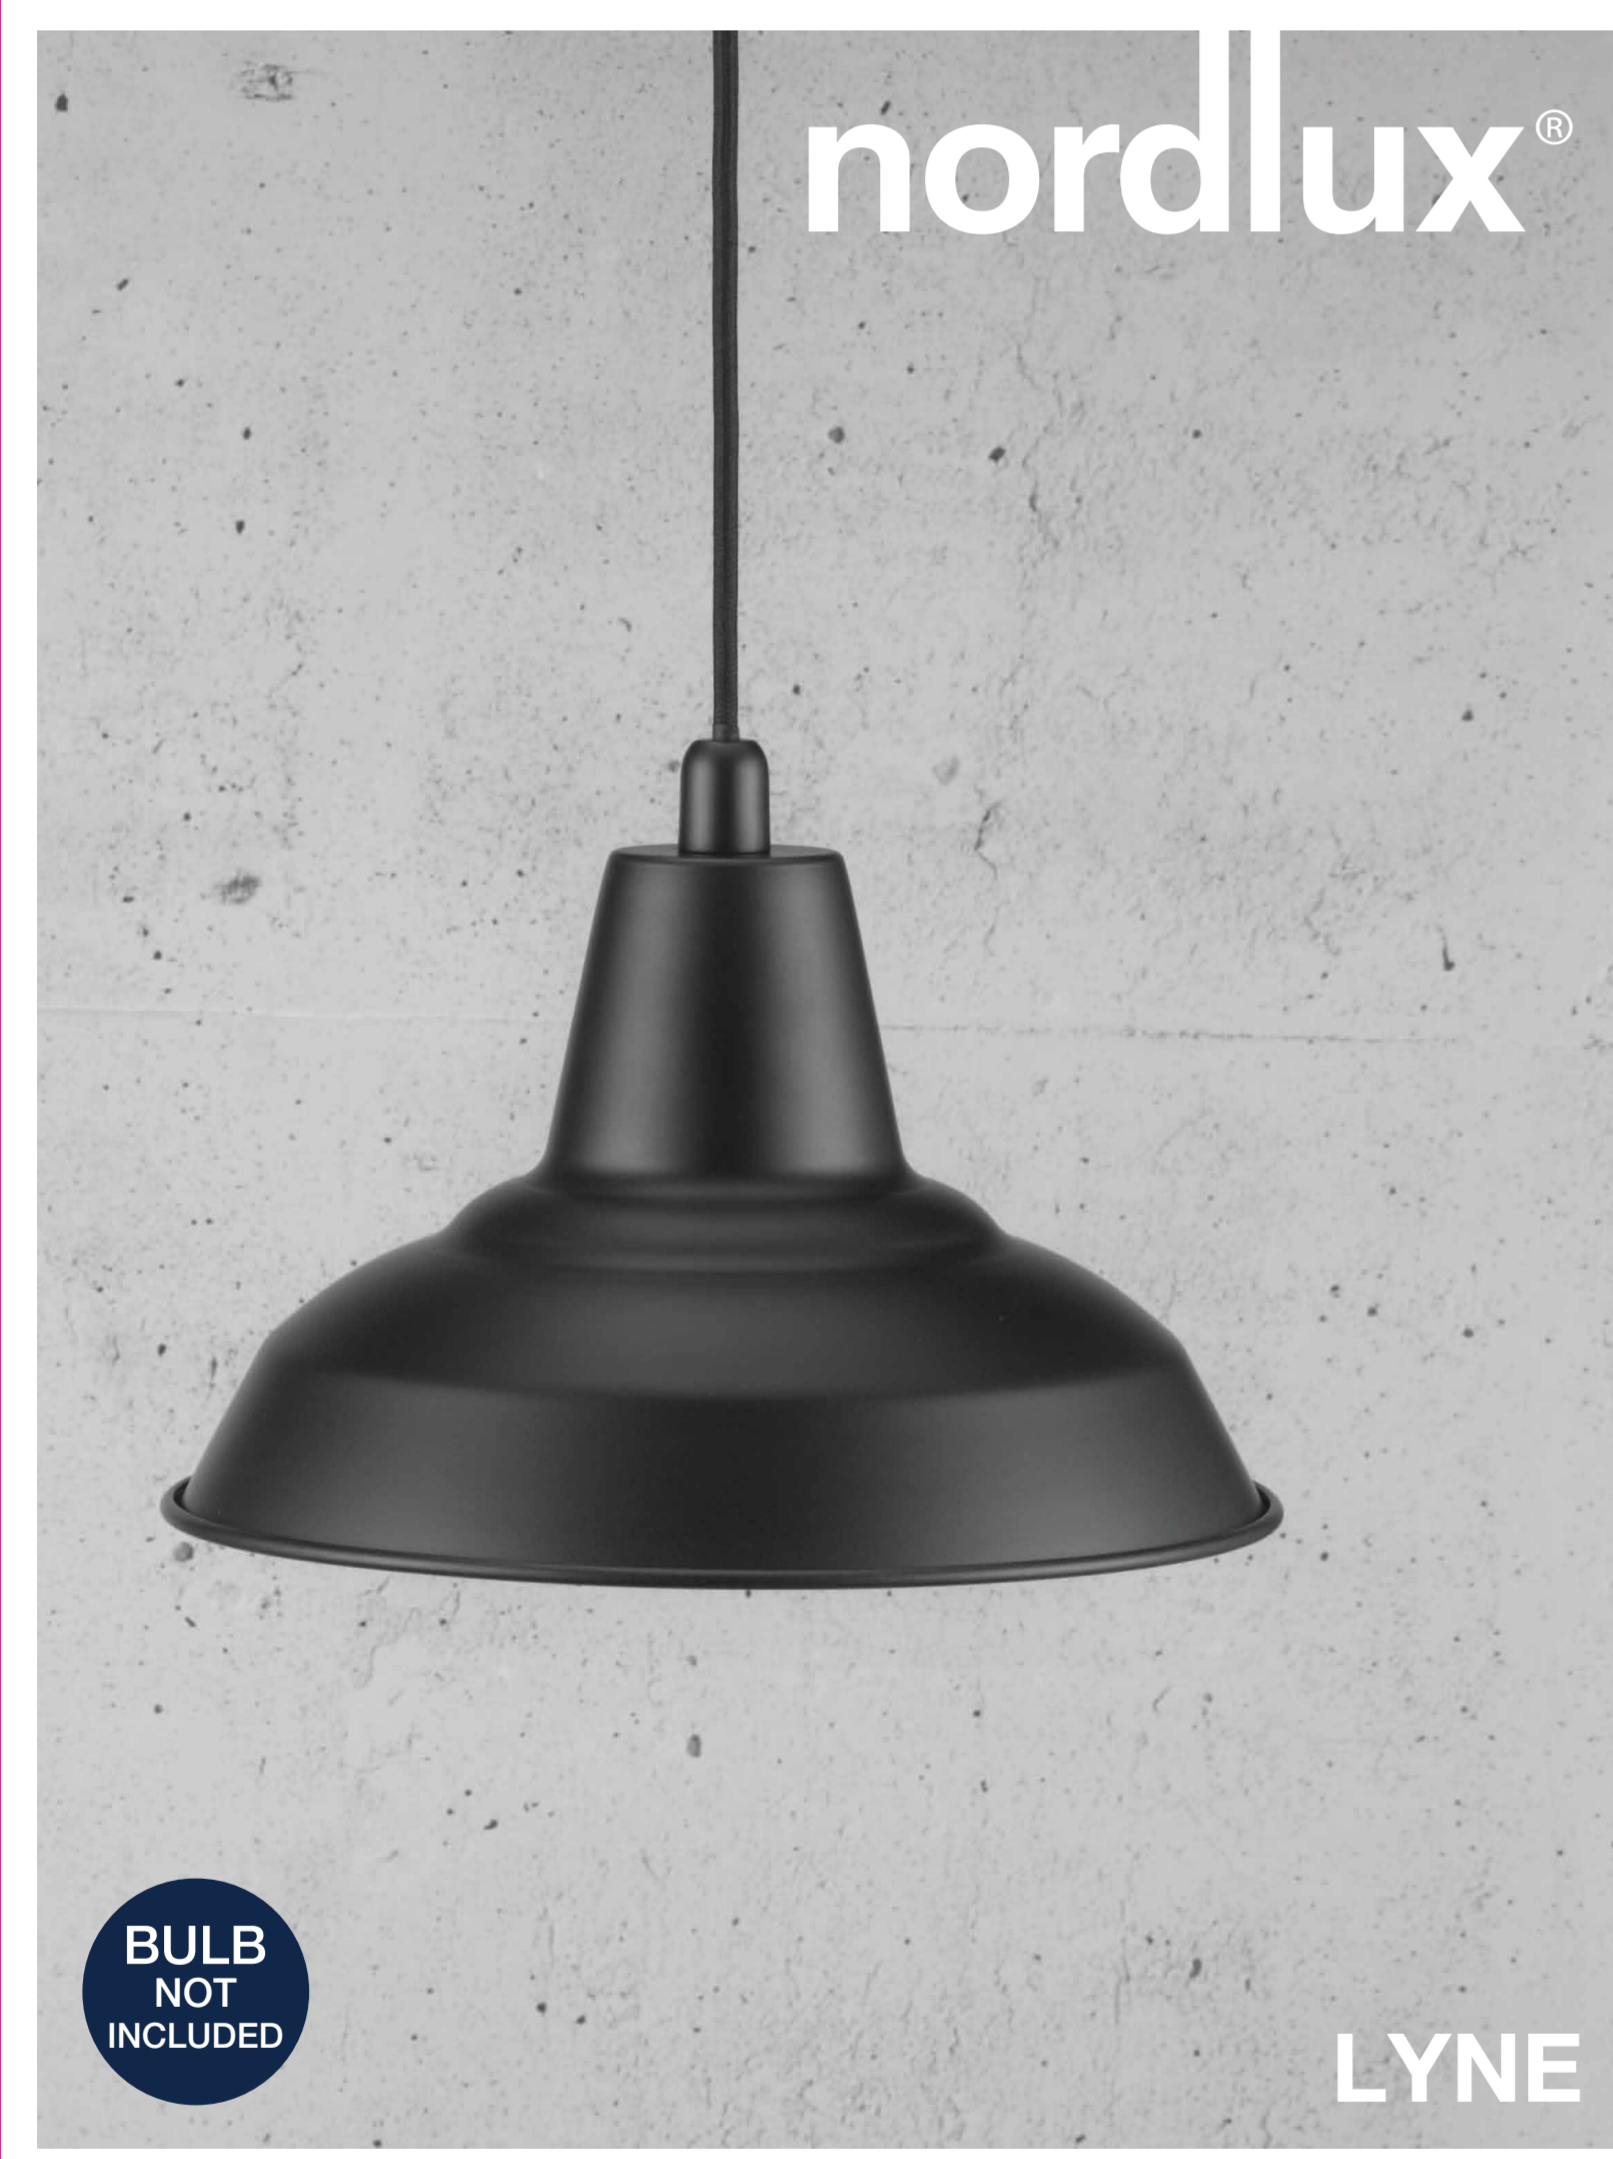

25mm

220mm

290mm

220mm

290mm

220mm

290mm

140mm

AAD: 08012020 XY