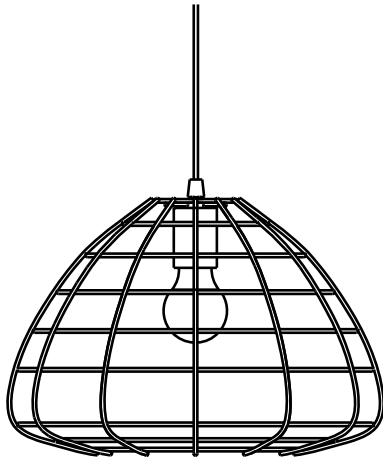

# ESK | PENDANTS/SUSPENDED LIGHTING | BLACK nordlux®

84883003

Voltage (V): 230 Volt  
IP degree if the fixture includes two types of IP degree: IP20  
Maximum compatible bulb wattage (W): 60W  
Class (Class I, Class II, Class III): Class 2 (Double isolated)  
Lampholder type (eg, E27/E14, etc): E27  
Dimmerable: Yes with compatible bulb

Color: Black  
Height (cm): 27  
Shade Diameter (cm): 36  
EAN: 5701581346789  
TUN: 1850672  
Item Number: 84883003  
Pcs Per Master Carton: 3

Sales Box Height (cm): 29  
Sales Box Width(cm): 37  
Sales Box Depth (cm): 38  
Sales Box Volume m<sup>3</sup> : 0.0408  
Net weight of the luminaire (kg): 1.1

Primary material: Metal  
Color of the cable: Black  
Length of the cable (cm): 250  
Is the cable replaceable: False

## • Industrial style

Pendant light in a modern and graphic design with shade in black lacquered metal. When the light bulb is visible between the slats, it is recommended to supply the light with a decorative bulb. The light is ideal for over the dining table, and the light bulb is not included.