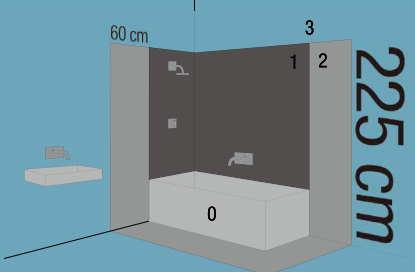

BIRLA
1-KIT 230 V

nordlux®

LED

LED

nordlux®

nordlux®

BIRLA
1-KIT 230 V

nordlux®

BIRLA

1-KIT 230 V

Dessin: 84950001
Db: 1902491
Hvid/Weiss
White/Vit
Blanc

ZONE

FIXED LED

P

Plast
Kunststoff
Plastic material
Plastik
Plastique

230V

DIMMABLE
Dimmbar
Dimmable
Dimmbar

600 LUMEN

5 YEAR LED GUARANTEE

LED 6W

BIRLA
1-KIT 230 V

nordlux® 84950001

This luminaire contains built-in LED lamps.

LED

The LED lamps cannot be changed in the luminaire.

874/2012

PLEASE NOTE LED MODULE IS FIXED IN LAMP

LED 6W

3000 KELVIN

20000 ON/OFF HOURS

600 LUMEN

30000 HOURS

120°

Ra 80

www.nordlux.com/safedisplk
www.nordlux.com/safedisplde
www.nordlux.com/safedispluk
www.nordlux.com/safedisplse
www.nordlux.com/safedisplfr

www.nordlux.com

Nordlux A/S · Østre Havnsgade 24 · 9000 Aalborg

5 701581 373082

AAD: 11042019 XY

100

170

100

170