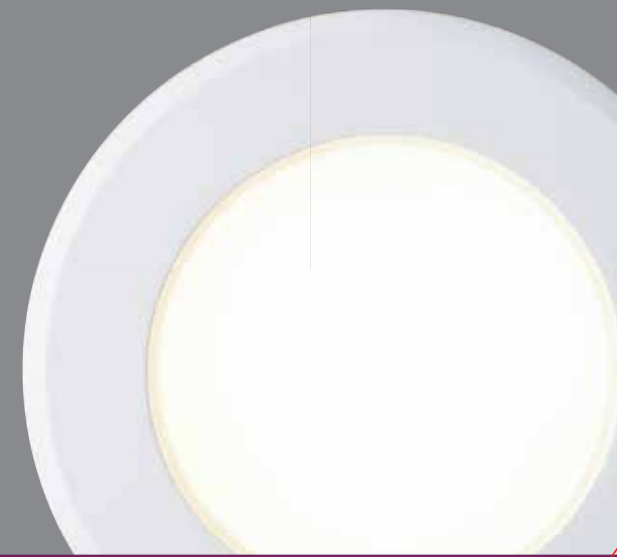

nordlux®

BIRLA
3000K WARM WHITE

nordlux®

nordlux®

nordlux®

BIRLA
3000K WARM WHITE

nordlux®

680 LUMEN
OF THE WHOLE
LAMP

7W LED | 5 year guarantee
220-240V~50/60Hz | IP20 | White