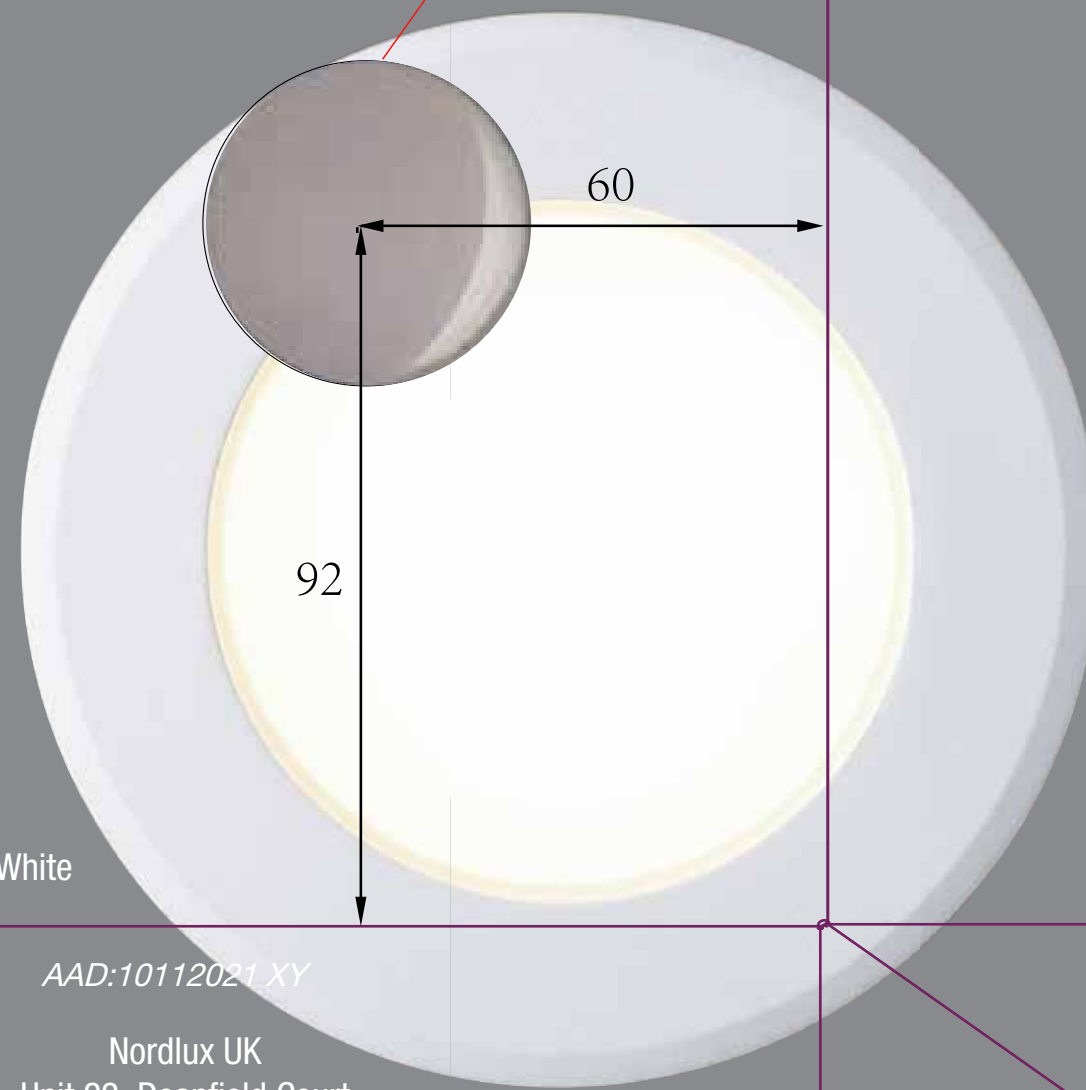

BIRLA

Item N° : 84950001
Db number: 1902491
Hvid/Weiss
White/Vit
Blanc/Wit

Containing product lumen	600 LM
Light source lumen	680 LM(120°)
Wattage	Driver 7.2 W / LED 7 W
Light source	Fixed LED Module
IP class	IP20
CCT	3000K Warm white
Lifetime	30000 Hours
Voltage	220-240V~50/60Hz
Class	Class II
Beam angle	90°
CRI	80
Mercury/Hg	0mg
Material	Metal/Plastic
Parallel connection	Yes
Dimmability	Dimmable

www.nordlux.com

Nordlux AS - Børn Havnsgade 34 - DK-8000 Ålborg

800 LUMEN
OF THE WHOLE
LAMP

7W LED | 5 year guarantee
220-240V~50/60Hz | IP20 | White