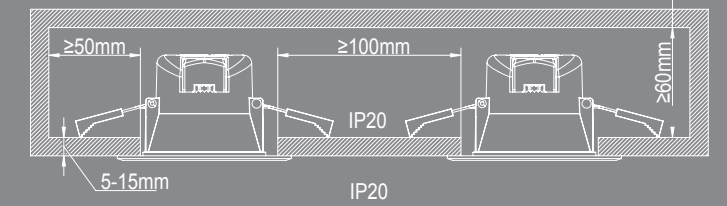

BIRLA

Item N° : 84950001
Db number: 1902491
Hvid/Weiss
White/Vit
Blanc/Wit

Containing product lumen	600 LM
Light source lumen	680 LM(120°)
Wattage	Driver 7.2 W / LED 7 W
Light source	Fixed LED Module
IP class	IP20
CCT	3000K Warm white
Lifetime	30000 Hours
Voltage	220-240V~50/60Hz
Class	Class II
Beam angle	90°
CRI	80
Mercury/Hg	0mg
Material	Metal/Plastic
Parallel connection	Yes
Dimmability	Dimmable

www.nordlux.com

Nordlux AS - Børn Havnsgade 34 - DK-8000 Ålborg