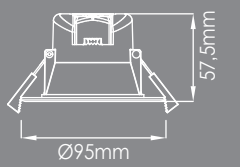

BIRLA

Item N° : 84950001
Db number: 1902491
Hvid/Weiss
White/Vit
Blanc/Wit

Containing product lumen	600 LM
Light source lumen	680 LM(120°)
Wattage	Driver 7.2 W / LED 7 W
Light source	Fixed LED Module
IP class	IP20
CCT	3000K Warm white
Lifetime	30000 Hours
Voltage	220-240V~50/60Hz
Class	Class II
Beam angle	90°
CRI	80
Mercury/Hg	0mg
Material	Metal/Plastic
Parallel connection	Yes
Dimmability	Dimmable

www.nordlux.com

Nordlux AS - Børn Havnsgade 34 - DK-8000 Ålborg