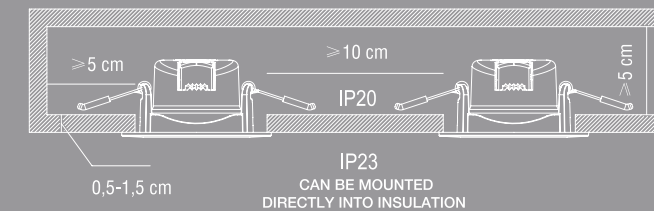

ROAR

Item N°: 84960001
Db number: 1902496
Hvid/Weiss
White/Vit
Blanc/Wit

Containing product lumen	550 LM
Light source lumen	650 LM(360°)
Wattage	6W LED
Light source	Fixed LED Module
Tilt Angle	30°
IP class	IP23
CCT	3000K Warm white
Lifetime	30000 Hours
Voltage	220-240V-50/60Hz
Class	Class II
Beam angle	40°
CRI	80
Mercury/Hg	0mg
Material	Plastic / Aluminum
Parallel connection	Yes
Dimmability	Dimmable