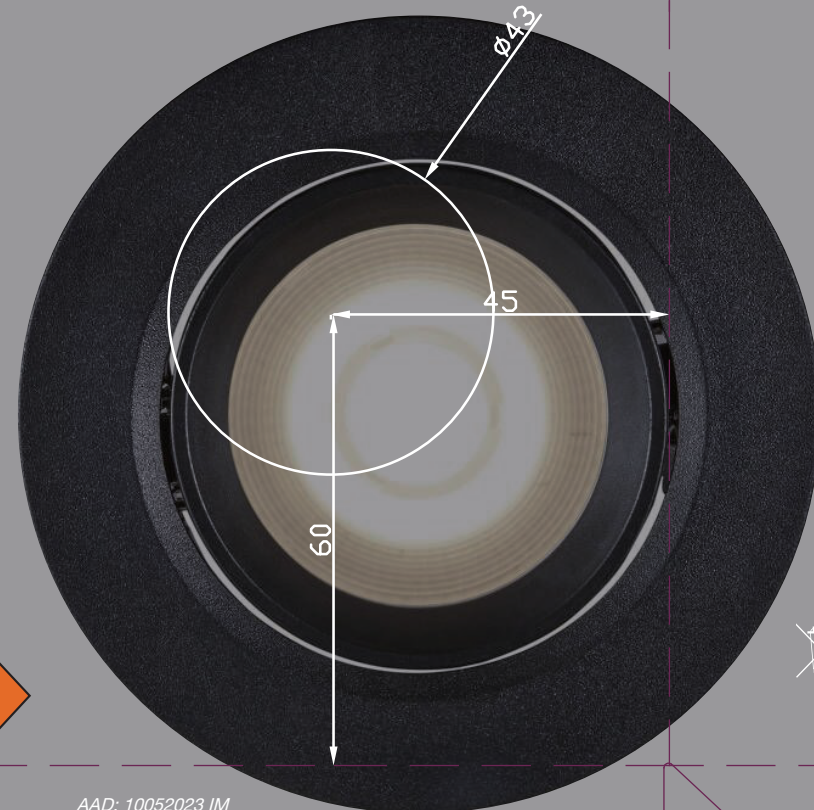

130

nordlux®

Nordlux
84960003

6 kWh/1000h

Huldiameter 68-75mm
Einbaudiameter 68-75mm
Hole diameter 68-75mm
Håldiameter 68-75mm
Diameter de perage 68-75mm
Inbouw (zaag)doormeter 68-75mm

ROAR IP23

3000K WARM WHITE

1-KIT

500 LUMEN
OF THE WHOLE
LAMP

5
YEAR LED
GUARANTEE

nordlux®

ROAR IP23

3000K WARM WHITE

1-KIT

DIMMABLE

5
YEAR LED
GUARANTEE

500 LUMEN
OF THE WHOLE
LAMP

nordlux®

nordlux®

nordlux®

ROAR

Item N°: 84960003
Db number: 2301308
Sort/Schwarz
Black/Svart
Noir/Zwart

Containing product lumen	500 LM
Light source lumen	650 LM(360°)
Wattage	6W LED
Light source	Fixed LED Module
Tilt Angle	30°
IP class	IP23
CCT	3000K Warm white
Lifetime	30000 Hours
Voltage	220-240V-50/60Hz
Class	Class II
Beam angle	40°
CRI	80
Mercury/Hg	0mg
Material	Plastic / Aluminium
Parallel connection	Yes
Dimmability	Dimmable

FR
Cet appareil se recycle

À DÉPOSER EN MAGASIN EN DÉCHÈTERIE

À DÉPOSER EN DÉCHÈTERIE

Points de collecte sur www.qualiteindomestiques.fr
Privilégiez la réparation ou le don de votre appareil!