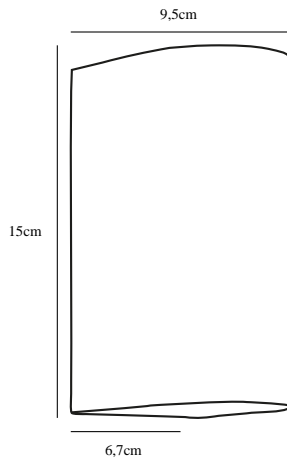

ASBOL ROUND | WALL LIGHTING | GREY

84971010

nordlux®

Voltage (V): 230 Volt
IP degree if the fixture includes
two types of IP degree: IP44
Class (Class I, Class II, Class III):
Class 1 (Earth contact)
Lampholder type (eg, E27/E14,
etc): LED Module
Parallel connection possible?:
True

Primary material: Aluminium
Secondary material: Glass
Color of the Glass: Clear

Color: Grey
Height (cm): 15
Width (cm): 6.7
Projection (cm): 9.5
EAN: 5704924000768
TUN: 2085861
Item Number: 84971010
Pcs Per Master Carton: 6

Sales Box Height (cm): 16
Sales Box Width(cm): 15.5
Sales Box Depth (cm): 8.8
Sales Box Volume m³ : 0.0022
Net weight of the luminaire (kg):
1.05

Useful Lumen (lm): 150
Color Temperature (K): 3000
Ra-value : 80
Lifetime (h): 20000
Spread Angle (°) (beam angle of
luminaire): 120
Candela (cd) (for directional
lamp only): 0
Energy Class: F